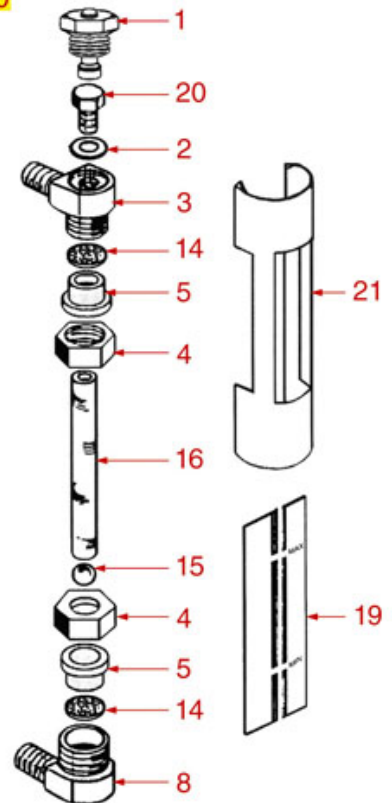

LEVEL GAUGES BAR-BART-PUB-PUNO-PDUE-P90

BAR

BART

PUB

PUNO-PDUE-P90

PAVONI

Position	LF code no.	Description
1	1523537	BOILER VALVE \varnothing 1/4"M
2	1186619	COPPER FLAT GASKET \varnothing 18x14x1.5 mm
5	1186226	FLAT EPDM GASKET
6	1520400	LEVEL GLASS \varnothing 12x106 mm SILK-SCREEN PRIN
8	3526699	BALL VALVE \varnothing 1/4" MF
10	1348036	NUT \varnothing 3/8" WRENCH 21x6mm
14	1160519	LEVEL WATER FILTER \varnothing 14 mm
15	1323001	RED LEVEL BALL
16	1520556	LEVEL GLASS \varnothing 12x115 mm SILK-SCREEN PRIN
17	3528106	S.ST.SCREW T.E. M5x16 UNI 5739 DIN 24017
19	1201516	SCREENPRINTED LEVEL GAUGE PLATE
20	1439010	LEVEL CAP \varnothing 1/4"M

BOILERS AND MOTORS MODEL BAR

BAR

PAVONI

Position	LF code no.	Description
2	1349103	FITTING \varnothing 3/8"M-3/8"M
3	1186987	WASHER WITH GASKET \varnothing 24x17x2 mm
4	3186238	O-RING 0146 EPDM
5	1528622	S/S SCREW T.E. M8x16 UNI 5739 DIN 24017
6	1755055	HEATING ELEMENT 2630/3130W 220/240V
8	1449450	INJECTOR PIPE
9	1349706	L-FITTING \varnothing 3/8"M-3/8"M NICKEL-PLATED
12	1523054	BOILER VALVE \varnothing 3/8"M
13	1349014	BOILER FITTING \varnothing 1/2"M-1/2"M
15	1186620	COPPER FLAT GASKET \varnothing 22x17x1.5 mm
17	1755056	HEATING ELEMENT 4000/4760W 220/240V
17	1755057	HEATING ELEMENT 5455/5950W 230/240V
17	1755058	HEATING ELEMENT 6000/6555W 220/230V
22	1186479	BOILER GASKET \varnothing 184x170x2 mm
24	9528001	STAINLESS STEEL SCREW T.E.M10x25 UNI5739
25	1439023	BOILER CAP \varnothing 3/8"M
29	1439010	LEVEL CAP \varnothing 1/4"M
30	1341750	LEVEL PROBE \varnothing 1/4"M-125 mm
35	1330024	ROTARY VANE PUMP PROCON \varnothing 3/8" NPT
36	1168011	STAINLESS STEEL CLAMP FOR FLANGE PUMP
37	1349112	FITTING \varnothing 1/4"M-3/8"M
39	3068010	CAPACITOR μ F 6.3 450V 50/60Hz
40	1240212	RPM MOTOR WITH CLAMP CONNECT. 100W 230V
42	1528630	STAINLESS STEEL SCREW M5x10 mm UNI 5739
43	1330012	ROTARY VANE PUMP PROCON \varnothing 3/8" NPT