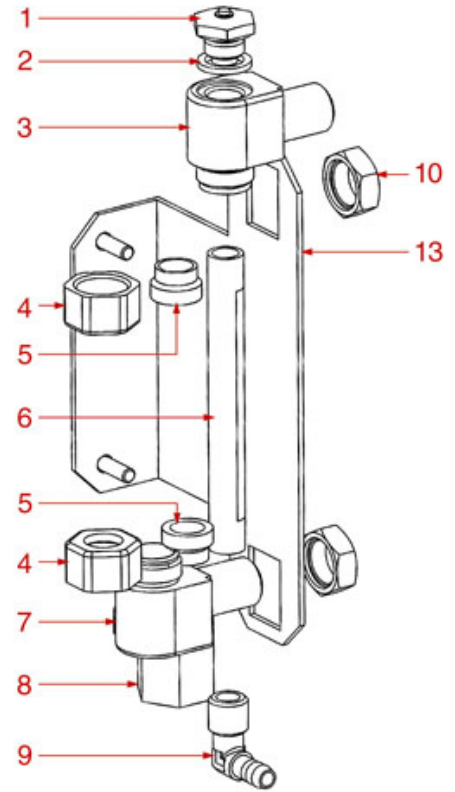

WATER/STEAM/INLET TAPS P1-P3-P90

P1-P3-P90

PAVONI

Position	LF code no.	Description
1	1349364	NUT \varnothing 3/8"
6	1186469	FLAT SILICONE GASKET \varnothing 15x9x5 mm
7	1186323	TEFLON FLAT GASKET \varnothing 24x18x2 mm
8	1186281	TEFLON FLAT GASKET \varnothing 28x23x2 mm
10	1186312	EPDM FLAT GASKET \varnothing 15.5x7.5x4 mm
11	1523431	INLET VALVE
12	1250158	VALVE SPRING \varnothing 14x28 mm
14	1323003	STAINLESS STEEL BALL \varnothing 8 mm
16	1186352	O-RING 02050 EPDM
17	1250534	SPRING \varnothing 12x22 mm
20	1186805	O-RING 0115 EPDM
21	1449840	PIPE NUT \varnothing 3/8"
22	1348851	WATER/STEAM TAP
23	1241414	WATER/STEAM TAP KNOB
24	1241526	STEAM SILK SCREEN PRINT. F. HANDLE
25	1449817	STAINLESS STEEL STEAM PIPE COMPL. \varnothing 8 mm
25	1449818	STEAM PIPE COMPLETE
26	1449816	COMPLEYE S/STEEL WATER PIPE \varnothing 8 mm
27	1186611	O-RING 02025 RED SILICONE
28	1241410	WATER INLET TAP KNOB
29	1349364	NUT \varnothing 3/8"
30	1348313	INLET TAP BODY
31	1186514	O-RING 02015 SILICON
33	1523431	INLET VALVE
34	1250536	SPRING \varnothing 13x42 mm
35	3186181	O-RING 03068 EPDM

LEVEL GAUGES BAR-BART-PUB-PUNO-PDUE-P90

BAR

BART

PUB

PUNO-PDUE-P90

PAVONI

Position	LF code no.	Description
1	1523537	BOILER VALVE \varnothing 1/4"M
2	1186619	COPPER FLAT GASKET \varnothing 18x14x1.5 mm
5	1186226	FLAT EPDM GASKET
6	1520400	LEVEL GLASS \varnothing 12x106 mm SILK-SCREEN PRIN
8	3526699	BALL VALVE \varnothing 1/4" MF
10	1348036	NUT \varnothing 3/8" WRENCH 21x6mm
14	1160519	LEVEL WATER FILTER \varnothing 14 mm
15	1323001	RED LEVEL BALL
16	1520556	LEVEL GLASS \varnothing 12x115 mm SILK-SCREEN PRIN
17	3528106	S.ST.SCREW T.E. M5x16 UNI 5739 DIN 24017
19	1201516	SCREENPRINTED LEVEL GAUGE PLATE
20	1439010	LEVEL CAP \varnothing 1/4"M