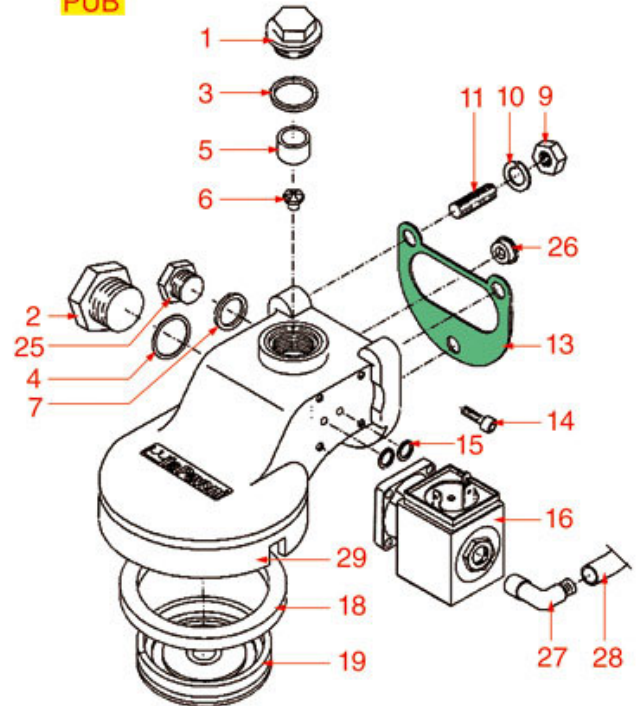

BREW GROUP BAR-BART-CAFÈ-HO-PUB

BAR-BART-CAFÈ-HOTEL

PUB

PAVONI

Position	LF code no.	Description
1	1439003	CAP ø 18 mm FOR BREW GROUP
3	1186414	O-RING 0119 EPDM
4	1186981	FLAT TEFLON GASKET ø 26x22x2 mm
5	1160501	WATER FILTER ø 14x10x12 mm
6	1500530	NOZZLE M5x1 HOLE ø 0.75 mm
7	1186982	FLAT TEFLON GASKET ø 17x13x2 mm
8	1439010	LEVEL CAP ø 1/4"M
9	3060069	S/STEEL HEXAGONAL MEDIUM NUT M8 UNI 5588
10	3528075	S/STEEL OPEN WASHER ø 8 mm UNI 1751
13	1186980	COFFEE GROUP GASKET 73x61x1 mm
14	1455034	S/S SCREW T.C.C.E.I M4x10 UNI 5931
15	1186611	O-RING 02025 RED SILICONE
15	1186612	O-RING 02025 VITON
16	1120330	3-WAY SOLENOID VALVE LUCIFER 240V 50Hz
16	1120332	COIL LUCIFER/PARKER 220/240V 9W 50Hz
16	1120334	3-WAY MECHANICAL COMPONENT LUCIFER
16	1120335	3-WAY SOLENOID VALVE PARKER 230V 50/60Hz
16	1120339	3-WAY MECHANICAL COMPONENT PARKER
16	3120032	COIL PARKER ZB09 9W 220/240V 50/60Hz
18	1186632	FILTER HOLDER GASKET ø 73x57x8 mm
19	1326100	SHOWER HOLDER DIFFUSER
20	1501569	BREW GROUP SPRAY NOZZLE ø 30 mm
21	1081026	SHOWER ø 56.5 mm
21	1081036	SHOWER ø 57.5 mm
22	1528023	S/STEEL CROSS SCREW M5x16 mm UNI 7688
23	1190001	PAPER SEAL ø 73x59x0.8 mm
24	1190002	RUBBER SEAL ø 73x59x1 mm EPDM
28	1449685	SILICONE HOSE ø 6x10 SHORE 60 - 5 m
30	1528031	SHOWER SCREW 5x12 mm UNI 6109
31	1160339	BLIND FILTER
32	1160076	2 CUPS FILTER 16 gr
33	1160075	1 CUP FILTER 7 gr
34	1250101	FILTER BLOCKING SPRING ø 1,00 mm INOX
35	1165041	FILTER HOLDER PAVONI
36	1241700	FILTER HOLDER HANDLE M12
39	1022504	CLOSED SINGLE SPOUT ø 3/8"
40	1022501	SINGLE SPOUT ø 3/8"
41	1022502	DOUBLE SPOUT ø 3/8"
42	1385002	NYLON COFFEE TAMPER ø 50/57 mm
43	1385053	ANODISED ALUMINUM TAMPER ø 58 mm
44	1385600	DYNAMOMETRIC MANUAL COFFEE TAMPER ø 57mm
44	1385602	MANUAL DYNAMOMETRICAL TAMPER ø 57 mm
45	1384003	BLACK SHOWER CLEANING BRUSH
46	1384001	BRUSH FOR COFFEE SHOWER
47	1384002	BRUSH FOR MAINTENANCE
48	1069002	STAINLESS STEEL MEASURING SPOON 20 ml
49	1069001	PLASTIC MEASURING SPOON 20 ml
50	1501008	GROUP SPRINKLER ø 30 mm
51	1081064	SHOWER SCREEN ø 56 mm
52	1528016	ST/STEEL SCREW M6x16 mm