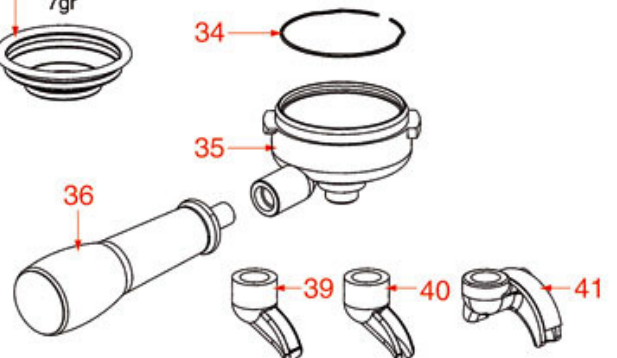

BREW GROUP BAR-BART-CAFÈ-HO-PUB

BAR-BART-CAFÈ-HOTEL

PUB

PAVONI

Position	LF code no.	Description
1	1439003	CAP ø 18 mm FOR BREW GROUP
3	1186414	O-RING 0119 EPDM
4	1186981	FLAT TEFLON GASKET ø 26x22x2 mm
5	1160501	WATER FILTER ø 14x10x12 mm
6	1500530	NOZZLE M5x1 HOLE ø 0.75 mm
7	1186982	FLAT TEFLON GASKET ø 17x13x2 mm
8	1439010	LEVEL CAP ø 1/4"M
9	3060069	S/STEEL HEXAGONAL MEDIUM NUT M8 UNI 5588
10	3528075	S/STEEL OPEN WASHER ø 8 mm UNI 1751
13	1186980	COFFEE GROUP GASKET 73x61x1 mm
14	1455034	S/S SCREW T.C.C.E.I M4x10 UNI 5931
15	1186611	O-RING 02025 RED SILICONE
15	1186612	O-RING 02025 VITON
16	1120330	3-WAY SOLENOID VALVE LUCIFER 240V 50Hz
16	1120332	COIL LUCIFER/PARKER 220/240V 9W 50Hz
16	1120334	3-WAY MECHANICAL COMPONENT LUCIFER
16	1120335	3-WAY SOLENOID VALVE PARKER 230V 50/60Hz
16	1120339	3-WAY MECHANICAL COMPONENT PARKER
16	3120032	COIL PARKER ZB09 9W 220/240V 50/60Hz
18	1186632	FILTER HOLDER GASKET ø 73x57x8 mm
19	1326100	SHOWER HOLDER DIFFUSER
20	1501569	BREW GROUP SPRAY NOZZLE ø 30 mm
21	1081026	SHOWER ø 56.5 mm
21	1081036	SHOWER ø 57.5 mm
22	1528023	S/STEEL CROSS SCREW M5x16 mm UNI 7688
23	1190001	PAPER SEAL ø 73x59x0.8 mm
24	1190002	RUBBER SEAL ø 73x59x1 mm EPDM
28	1449685	SILICONE HOSE ø 6x10 SHORE 60 - 5 m
30	1528031	SHOWER SCREW 5x12 mm UNI 6109
31	1160339	BLIND FILTER
32	1160076	2 CUPS FILTER 16 gr
33	1160075	1 CUP FILTER 7 gr
34	1250101	FILTER BLOCKING SPRING ø 1,00 mm INOX
35	1165041	FILTER HOLDER PAVONI
36	1241700	FILTER HOLDER HANDLE M12
39	1022504	CLOSED SINGLE SPOUT ø 3/8"
40	1022501	SINGLE SPOUT ø 3/8"
41	1022502	DOUBLE SPOUT ø 3/8"
42	1385002	NYLON COFFEE TAMPER ø 50/57 mm
43	1385053	ANODISED ALUMINUM TAMPER ø 58 mm
44	1385600	DYNAMOMETRIC MANUAL COFFEE TAMPER ø 57mm
44	1385602	MANUAL DYNAMOMETRICAL TAMPER ø 57 mm
45	1384003	BLACK SHOWER CLEANING BRUSH
46	1384001	BRUSH FOR COFFEE SHOWER
47	1384002	BRUSH FOR MAINTENANCE
48	1069002	STAINLESS STEEL MEASURING SPOON 20 ml
49	1069001	PLASTIC MEASURING SPOON 20 ml
50	1501008	GROUP SPRINKLER ø 30 mm
51	1081064	SHOWER SCREEN ø 56 mm
52	1528016	ST/STEEL SCREW M6x16 mm