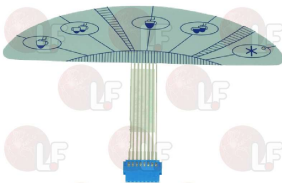

PAVONI 0BEB079

PAVONI 435014

PAVONI 435071

5023969 PUSH-BUTTON PANEL MEMBRANE - 5 BUTTONS
for Coffee machine (PAVONI) BAR