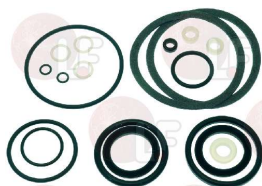

1786200 SET OF EUROPICCOLA GASKETS
for machines with sheathed groups
for machines without sheathed group

PAVONI 394607

PAVONI 394608

PAVONI 394614

1786201 SET OF PROFESSIONAL GASKETS
for machines with sheathed groups
for machines without sheathed group