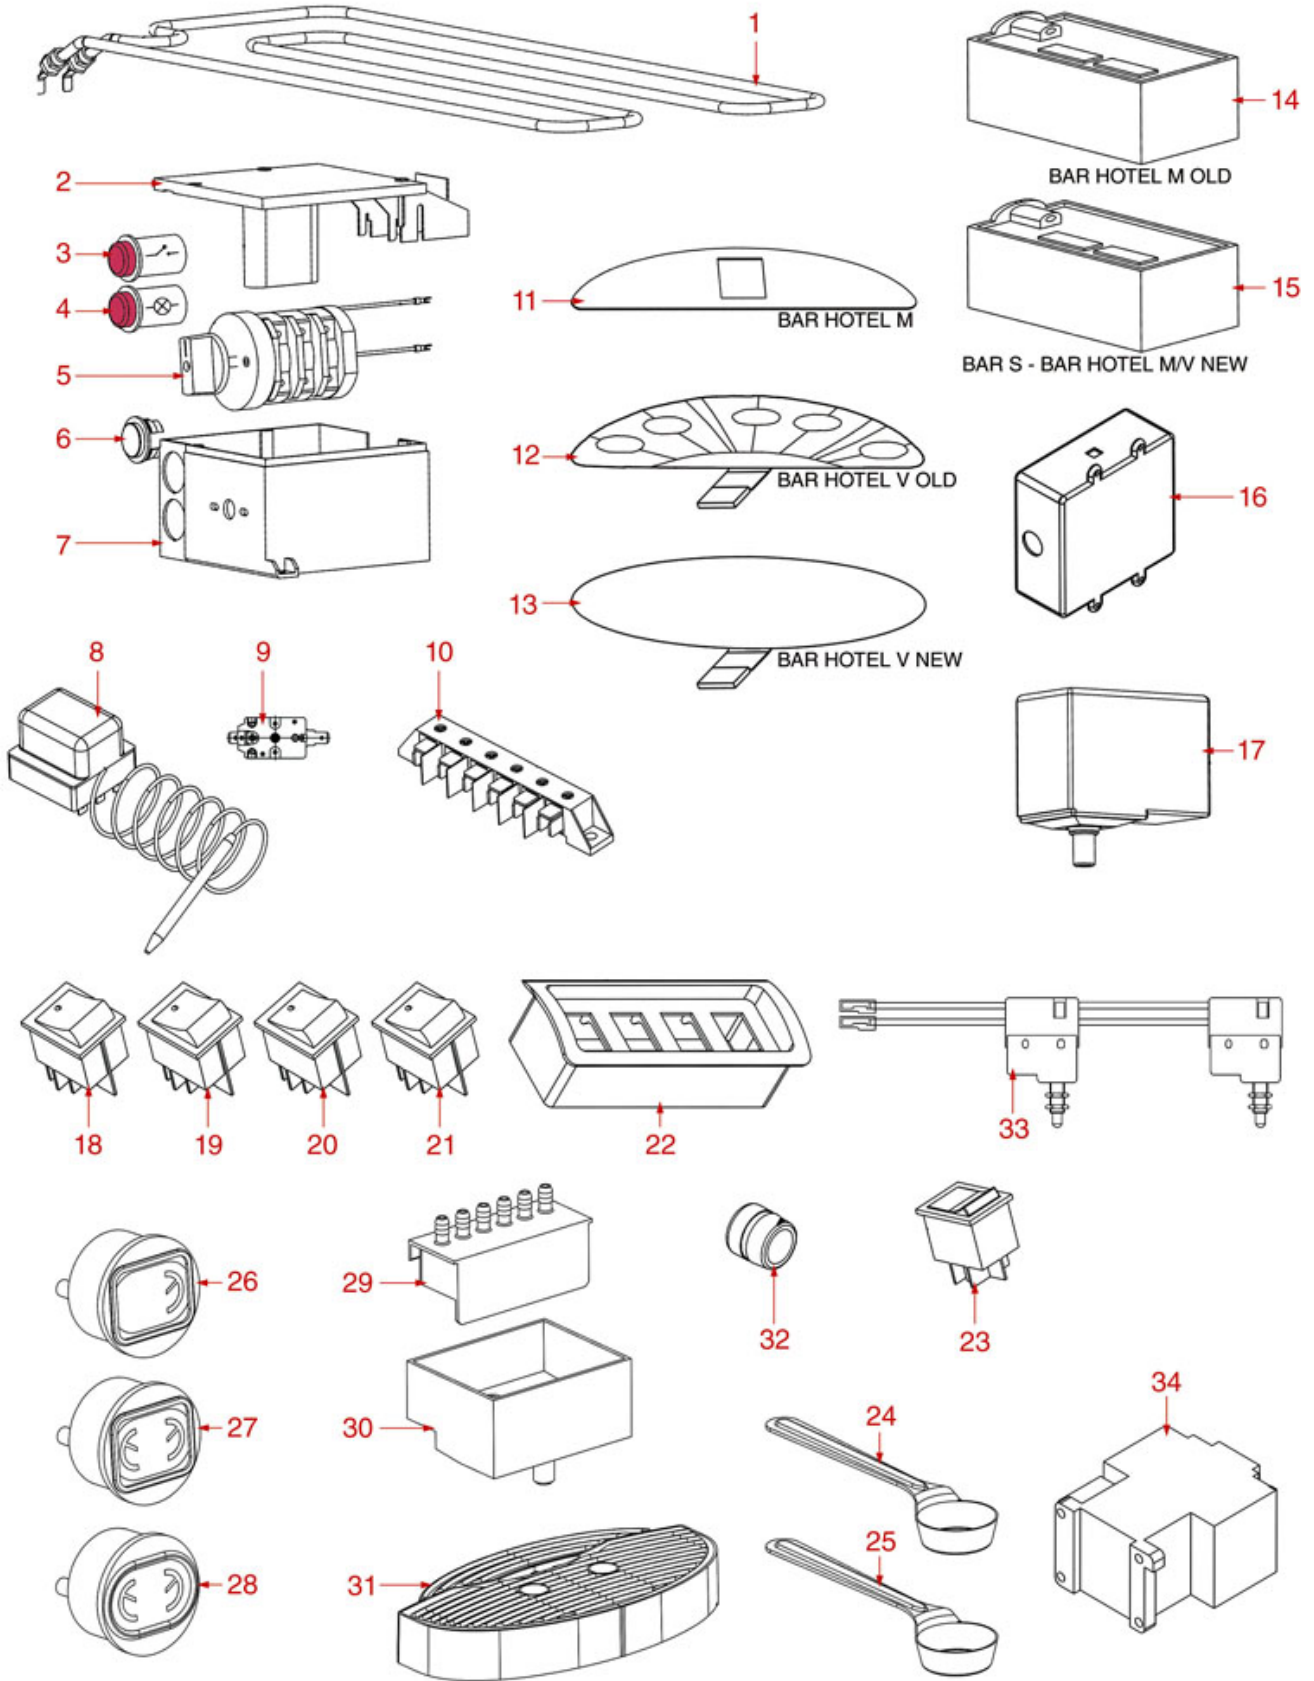

ELECTRICAL PARTS AND MISCELLANEOUS BAR

BAR

PAVONI

Position	LF code no.	Description
3	3319948	RED BIPOLAR SWITCH 16A 250V
4	3221407	RED INDICATOR LAMP 250V
5	3057296	SELECTOR SWITCH 0-3 POSITIONS 32A 690V
8	5024998	THREE-PHASE THERMOSTAT 147°C
10	3247011	6-POLE TERMINAL BLOCK FV122 40A 600V
12	5023969	PUSH-BUTTON PANEL MEMBRANE - 5 BUTTONS
14	1341301	LEVEL ADJUSTER NRL30/1E-2C/F 230V
15	1341301	LEVEL ADJUSTER NRL30/1E-2C/F 230V
16	1054022	DOSER CONTROL BOX 2 GROUPS 230V
17	1320531	PRESSURE SWITCH P302/6 3-POLES 30A
24	1069001	PLASTIC MEASURING SPOON 20 ml
25	1069002	STAINLESS STEEL MEASURING SPOON 20 ml
26	1245800	BOILER PRESSURE GAUGE ø 63 mm 0÷2.5 bar
27	1245802	BOILER-PUMP PRESSURE GAUGE ø 63 mm
28	1245801	BOILER-PUMP PRESSURE GAUGE ø 63 mm
30	1527537	DRAIN TRAY
34	1454000	CONTACTOR 230V