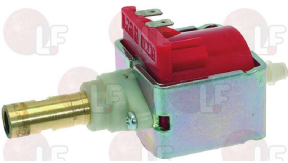

PAVONI 451013

1122735 VIBRATORY PUMP EX5 48W 230V 50Hz
fittings $\varnothing$ 1/8" - $\varnothing$ 6 mm
pressure max 15 bar
water temperature max 20°C
integrated diode (1N 4007P)
lead connector 6.3x0.8 mm
for Coffee machine (EXPOBAR) EXPRESSO
MINICOMPACT - MONROC - OFFICE
for Coffee machine (VIBIEMME) DOMOBAR
DOMOBARJUNIOR - DOMOBARSUPER

PAVONI 0P187720958

PAVONI 451001

1349652 90° FITTING $\varnothing$ 1/8 F