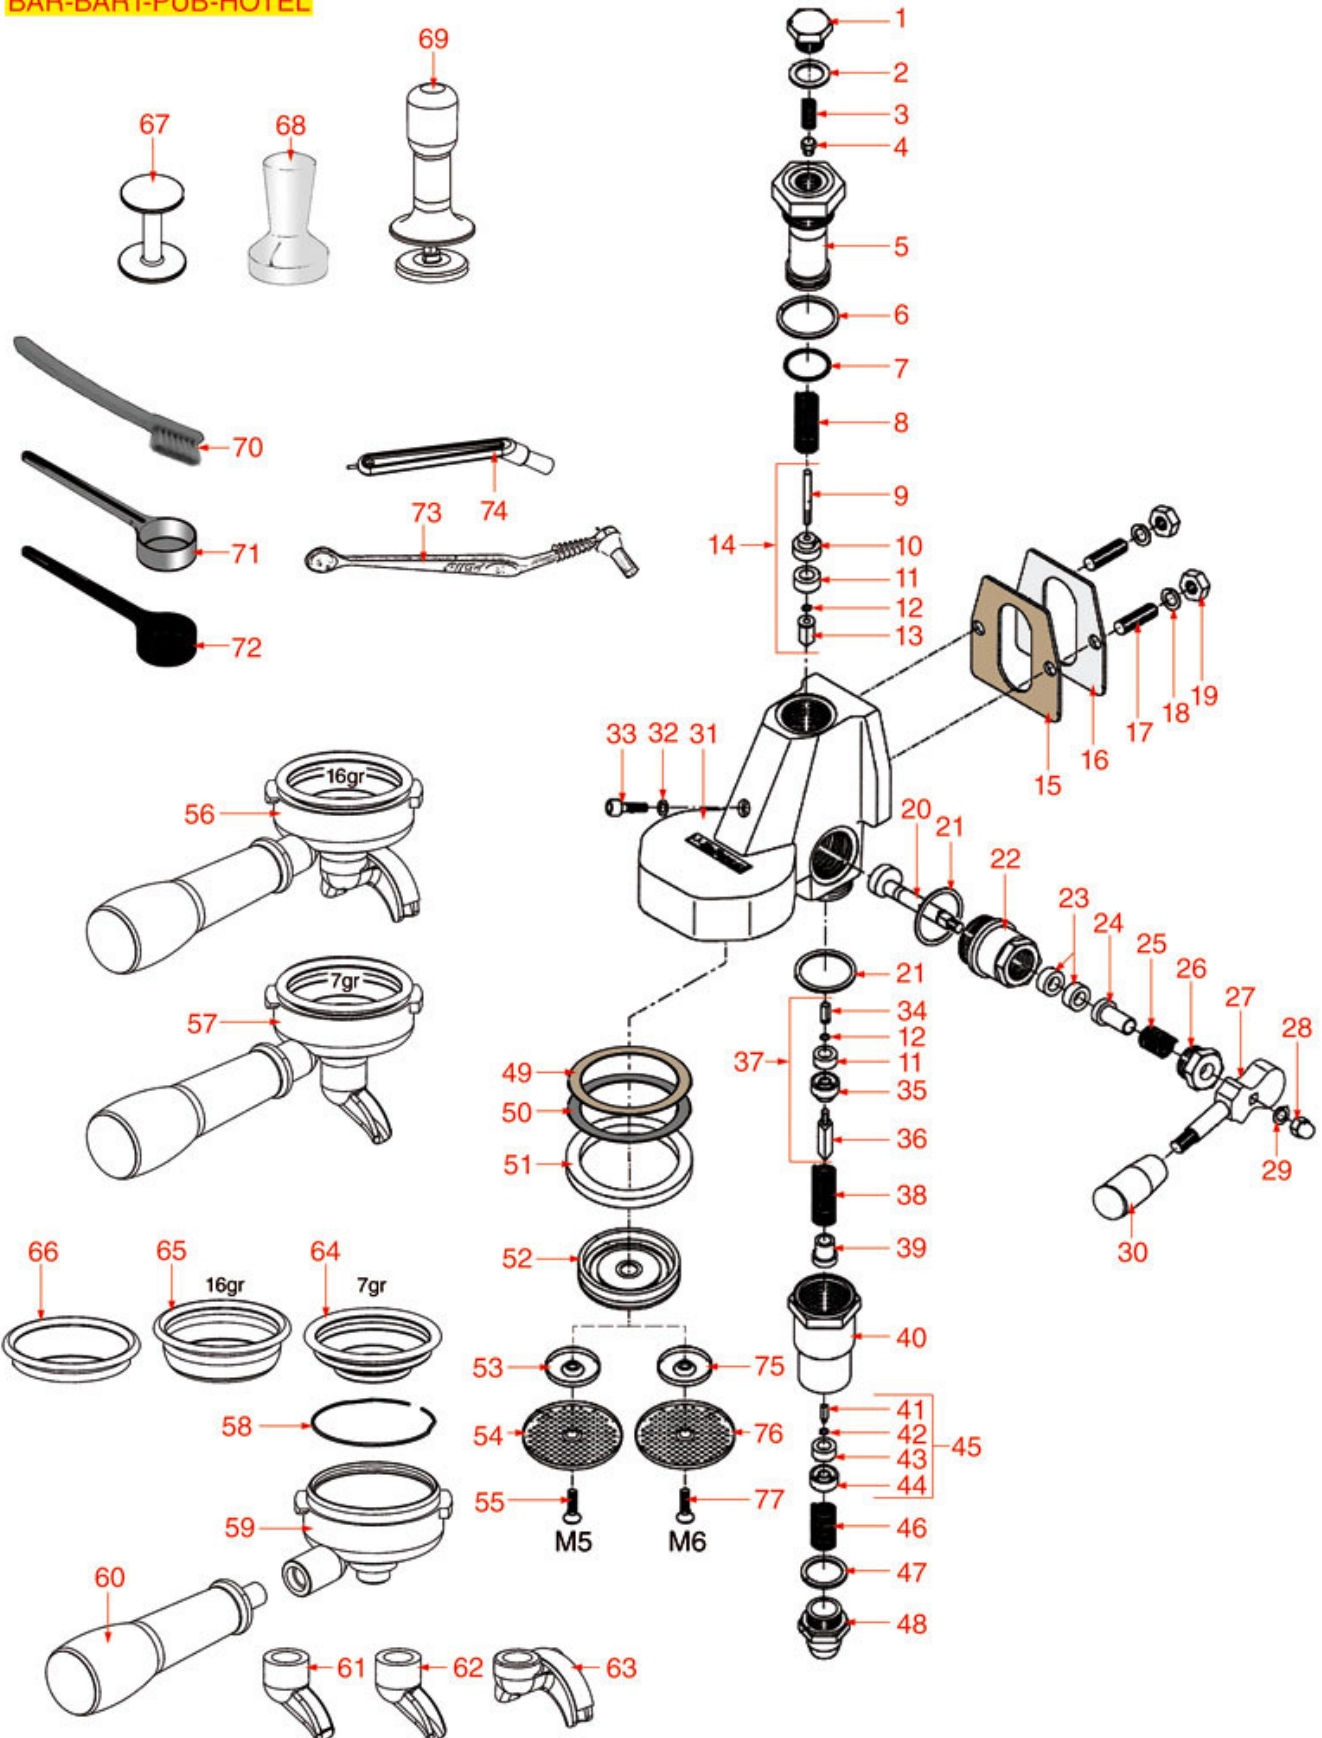

LEVER BREW GROUP BAR-BART-PUB

BAR-BART-PUB-HOTEL

PAVONI

Pos.	LF code no.	Description	Pos.	LF code no.	Description
1	1439001	CAP ø 16 mm FOR BREW GROUP	69	1385600	DYNAMOMETRIC MANUAL COFFEE TAMPER ø 57 mm
2	1186326	TEFLON FLAT GASKET ø 22x16x2 mm	69	1385602	MANUAL DYNAMOMETRICAL TAMPER ø 57 mm
3	1160517	WATER FILTER ø 8.5x22 mm	70	1384002	BRUSH FOR MAINTENANCE
4	1501566	NOZZLE M6x1 HOLE ø 0,5 mm	71	1069002	STAINLESS STEEL MEASURING SPOON 20 ml
5	1027116	CHROMIUM-PLATED UPPER SLEEVE	72	1069001	PLASTIC MEASURING SPOON 20 ml
6	1186307	TEFLON FLAT GASKET ø 36x30x2 mm	73	1384003	BLACK SHOWER CLEANING BRUSH
7	1186472	O-RING 04075 EPDM	74	1384001	BRUSH FOR COFFEE SHOWER
8	1250536	SPRING ø 13x42 mm	75	1501008	GROUP SPRINKLER ø 30 mm
9	1324013	DELIVERY VALVE PIN	76	1081064	SHOWER SCREEN ø 56 mm
10	1186309	GASKET HOLDER BUSHING	77	1528016	ST/STEEL SCREW M6x16 mm
11	1186311	NBR FLAT GASKET ø 13x4x4 mm			
12	1186330	BRASS WASHER ø 6x3x0.5 mm			
13	1324033	SQUARE PIN 12.1 mm 6x6 mm M3			
14	1523451	COMPLETE SPOUT VALVE			
15	1186384	COFFEE GROUP GASKET 80x70x2 mm			
16	1186508	COFFEE GROUP GASKET 77x73x2 mm			
17	1184009	STAINLESS STEEL M8x25 mm STUD			
18	3528075	S/STEEL OPEN WASHER ø 8 mm UNI 1751			
19	3060069	S/STEEL HEXAGONAL MEDIUM NUT M8 UNI 5588			
20	1184551	CAM FOR COFFEE GROUP			
21	1186307	TEFLON FLAT GASKET ø 36x30x2 mm			
22	1349022	CAMS CHROMIUM-PLATED FITTING			
23	1186312	EPDM FLAT GASKET ø 15.5x7.5x4 mm			
24	1186313	CAM GUIDE BUSHING			
25	1250538	SPRING ø 15x26 mm			
26	1439533	STUFFING GLAND CHROME-PLATED FITTING			
28	1528013	BLIND HEXAGONAL NUT M6 UNI 5721			
29	1186444	OPEN WASHER M6x11 mm			
30	1241441	BREWING GROUP HANDLE			
32	1186099	TEFLON FLAT GASKET ø 10x6x1 mm			
33	1184010	STAINLESS STEEL SCREW M6x10 UNI 9327			
34	1324033	SQUARE PIN 12.1 mm 6x6 mm M3			
35	1186309	GASKET HOLDER BUSHING			
37	1523452	COMPLETE DRAIN VALVE			
38	1250536	SPRING ø 13x42 mm			
39	1186592	SPRING GUIDE BUSHING			
40	1027002	OUTLET CHROMIUM-PLATED SLEEVE			
41	1324007	SQUARE PASS-THR. PIN 6.5 mm 6x6 mm M3			
42	1186330	BRASS WASHER ø 6x3x0.5 mm			
43	1186311	NBR FLAT GASKET ø 13x4x4 mm			
45	1523453	COMPLETE DRAIN VALVE			
46	1250537	SPRING ø 14x45 mm			
47	1186981	FLAT TEFLON GASKET ø 26x22x2 mm			
48	1439006	DRAIN CHROMIUM-PLATED FITTING			
49	1190001	PAPER SEAL ø 73x59x0.8 mm			
50	1190002	RUBBER SEAL ø 73x59x1 mm EPDM			
51	1186632	FILTER HOLDER GASKET ø 73x57x8 mm			
51	1186721	FILTER HOLDER GASKET ø 74x57.5x8 mm			
52	1326100	SHOWER HOLDER DIFFUSER			
53	1501008	GROUP SPRINKLER ø 30 mm			
53	1501569	BREW GROUP SPRAY NOZZLE ø 30 mm			
54	1081026	SHOWER ø 56.5 mm			
54	1081036	SHOWER ø 57.5 mm			
55	1528016	ST/STEEL SCREW M6x16 mm			
55	1528023	S/STEEL CROSS SCREW M5x16 mm UNI 7688			
58	1250101	FILTER BLOCKING SPRING ø 1,00 mm INOX			
59	1165041	FILTER HOLDER PAVONI			
60	1241700	FILTER HOLDER HANDLE M12			
61	1022504	CLOSED SINGLE SPOUT ø 3/8"			
62	1022501	SINGLE SPOUT ø 3/8"			
63	1022502	DOUBLE SPOUT ø 3/8"			
64	1160075	1 CUP FILTER 7 gr			
65	1160076	2 CUPS FILTER 16 gr			
66	1160339	BLIND FILTER			
67	1385002	NYLON COFFEE TAMPER ø 50/57 mm			
68	1385053	ANODISED ALUMINUM TAMPER ø 58 mm			