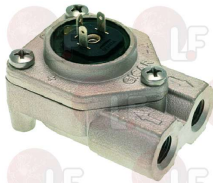

Flowmeters

1455031 FLOWMETER GICAR

connection $\varnothing$ 1/8" FF
for Coffee machine (CIMBALI) M15 - M20 - M27 - M30
for Coffee machine (FAEMA) COMPACT - DUEA
EXPRESS - E92