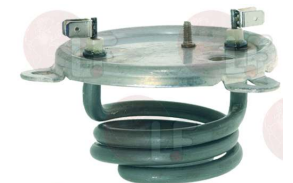

Heating elements

1755166 HEATING ELEMENT 1000W 110V
immersed length 46 mm - 2 poles
flange $\varnothing$ 84 mm
for Coffee machine (GAGGIA) G105 - G106
for Coffee machine (PAVONI) EUROPICCOLA