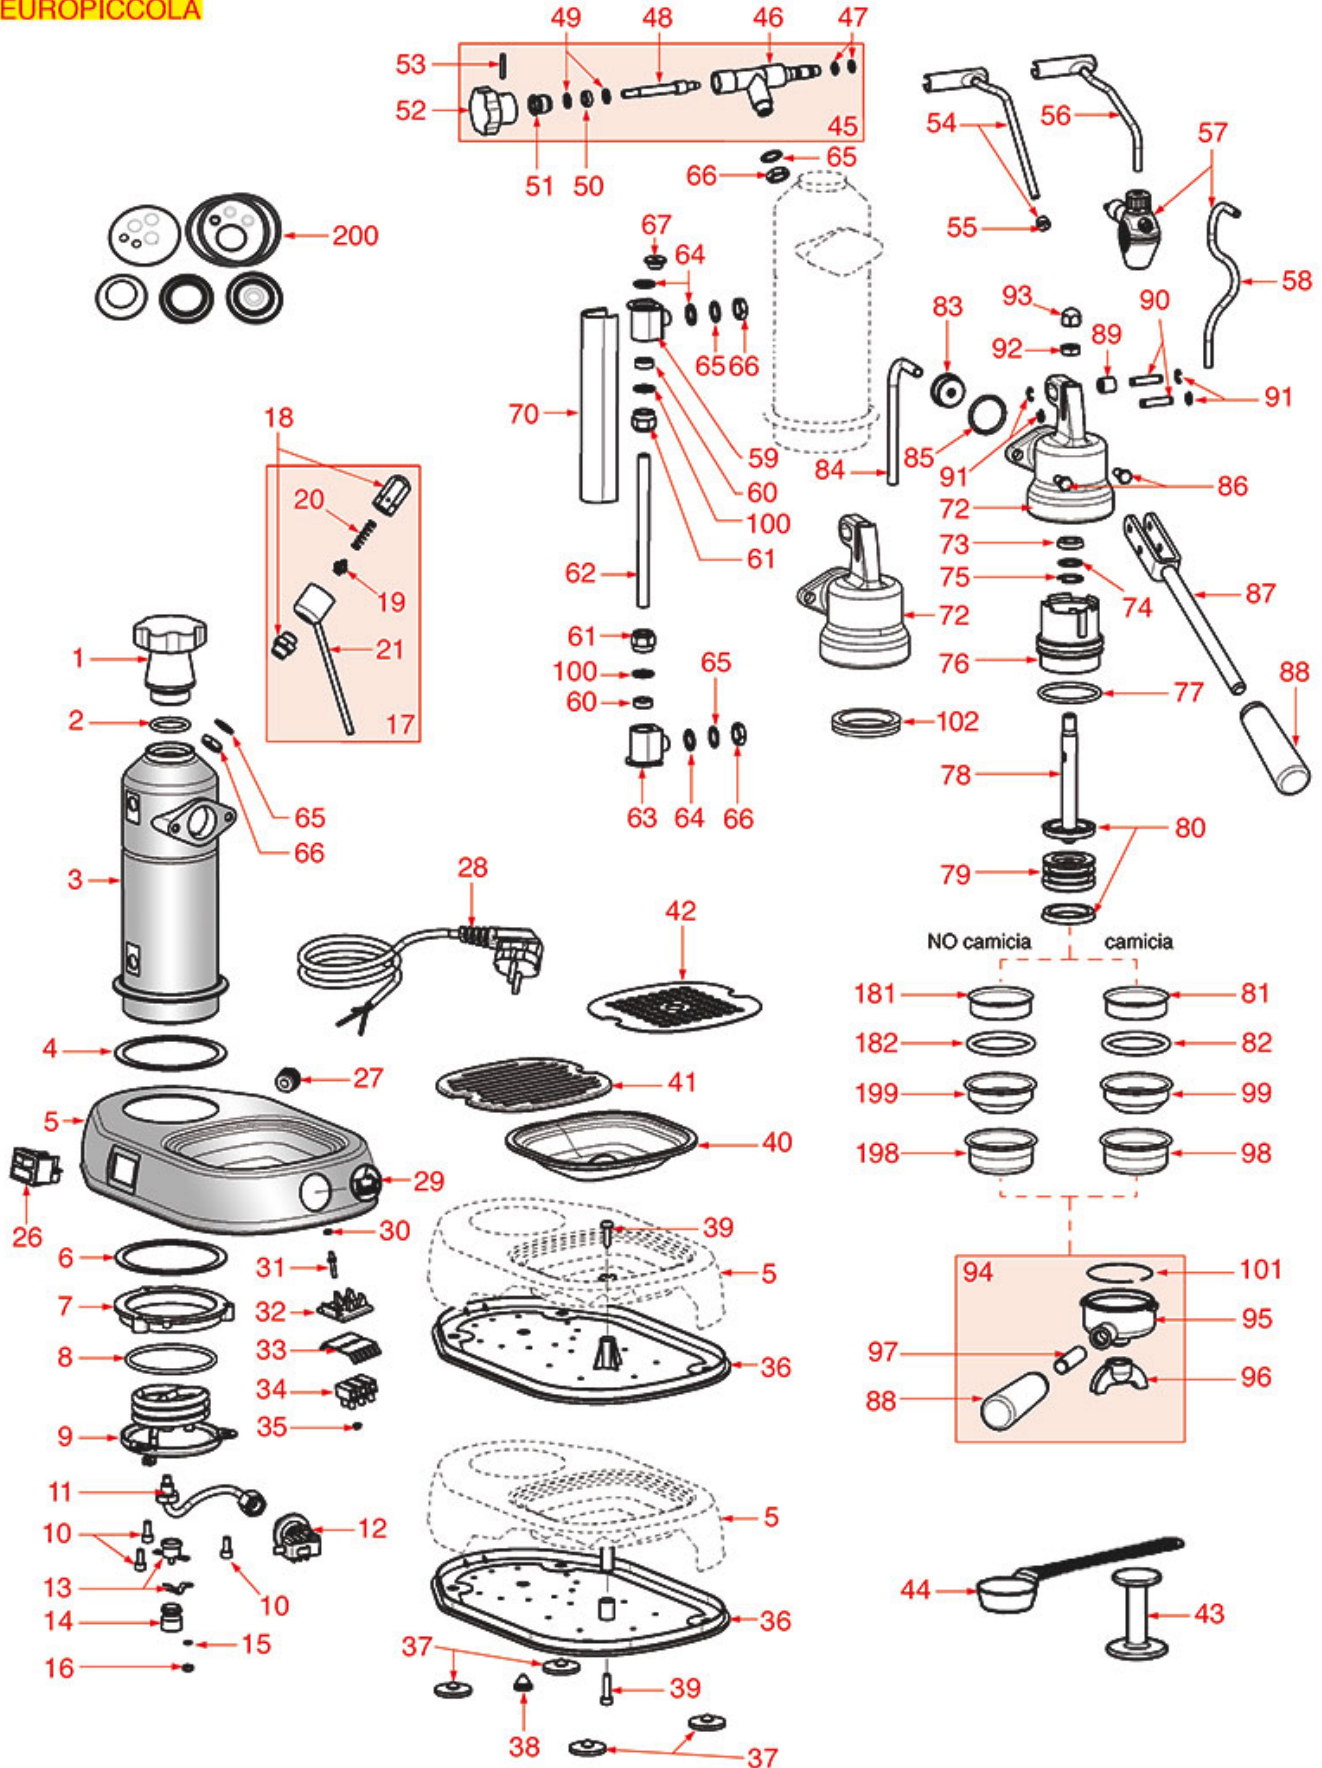

Suitable universal spare parts may not be included

COFFEE MACHINE MOD.EUROPICCOLA

EUROPICCOLA

PAVONI

Pos.	LF code no.	Description	Pos.	LF code no.	Description
1	1241056	BLACK BOILER CAP	94	1165023	2 CUPS FILTER HOLDER ASSEMBLY PAVONI
1	5032438	WOOD BOILER CAP	96	1022524	DOUBLE SPOUT ø 3/8"
2	1186480	EPDM O RING 04112	98	1160013	2 CUPS FILTER
4	1186483	BOILER GASKET ø 93x80x2 mm	99	1160113	1 CUP FILTER
5	5014758	CHROME PLATED BASE	100	1528028	WASHER ø 14.5x9.5x1.5 mm FOR LEVEL
6	1186483	BOILER GASKET ø 93x80x2 mm	101	5033397	FILTER LOCKING SPRING ø 1 mm STAIN.STEEL
8	1186641	O-RING 0176 EPDM	102	5051838	GASKET FOR FILTER HOLDER ø 60x50x5.5 mm
9	1755050	HEATING ELEMENT 920/1000W 230/240V	181	1081024	SHOWER ø 52 mm
9	1755166	HEATING ELEMENT 1000W 110V	182	1486019	FILTERHOLDER GASKET ø 57.7x47x5.3 mm
10	1184012	S/STEEL SCREW T.C.C.E.I. M5x10 UNI 5931	198	1160010	2 CUPS FILTER
11	1449122	PRESSURE SWITCH PIPE	199	1160009	1 CUP FILTER
12	1320002	PRESSURE SWITCH 0.5-1.2 BAR 1/4"	200	1786200	SET OF EUROPICCOLA GASKETS
13	1443007	CONTACT THERMOSTAT 127°C 16A 250V			
15	3528004	HEXAGONAL SCREW WASHER M4 - 100 PCS			
16	3528003	BRASS NUT M4 - 100 PIECES			
18	1523025	BOILER VALVE M12			
19	1523013	SMALL VALVE FOR BOILER VALVE			
20	1250042	SPRING ø 7x26 mm FOR VALVE			
21	5029648	CHROME-PLATED CONDENSATE TRAY			
26	1319128	RED BIPOLAR SWITCH 16A 250V			
27	5008195	SELF-LOCKING GROMMET			
28	5008206	SCHUKO POWER CABLE 230V 1400 mm			
29	1028001	PAVONI LOGO STICKER			
36	1015007	UNDERBASE TRAY			
36	5027432	PLASTIC UNDERBASE			
37	1313003	FOOT ø 30 mm			
40	1015001	PLASTIC TRAY			
41	1185002	PLASTIC CUP SUPPORT GRID			
42	1185001	CHROME-PLATED STEEL CUP SUPPORT GRID			
43	5008205	NYLON TAMPER ø 38/48 mm TYPE FAMILY			
44	1069001	PLASTIC MEASURING SPOON 20 ml			
45	5030317	COMPLETE CHROME-PLATED STEAM TAP			
47	1186435	O-RING 106 VITON			
48	5027689	STEAM TAP PIN			
49	1528029	BRASS WASHER ø 12x7x1 mm			
50	1186474	FLAT NBR GASKET ø 12x7x5 mm			
52	1241114	STEAM TAP KNOB			
53	3053132	CLASP ø 3x22 mm			
54	1449069	CHROME PLATED STEAM PIPE COMPLETE			
58	1449681	SILICONE HOSE ø 4x7 SHORE 60 - 5 m			
60	1186469	FLAT SILICONE GASKET ø 15x9x5 mm			
61	1201017	RING NUT FOR LEVEL GLASS			
62	1520007	LEVEL GLASS ø 9x132 mm			
64	1186468	EFLON FLAT GASKET ø 17x12x1.5 mm			
65	1528025	BRASS WASHER ø 17x12x1 mm			
66	1528027	NUT M12			
70	1201016	PROTECTION FOR LEVEL GLASS			
73	1186470	LIP SEAL ø 21x11x4.5 mm			
74	1528024	BORED WASHER			
75	1348050	STAINLESS ST.SPRING RING J-20 UNI 7437			
76	5029493	JACKET FOR COFFEE GROUP			
77	1186087	O-RING 0152 EPDM			
78	5501148	PISTON TIE ROD FOR GROUP			
79	1321002	PISTON FOR LEVER GROUP			
80	1186467	LIP SEAL ø 44x36x5.5 mm			
81	1081020	SHOWER ø 54 mm			
82	1186465	FILTER HOLDER GASKET ø 60x50x5.5 mm			
83	5501139	DELIVERY GROUP CAP WITH JACKET			
84	5027687	SUCTION PIPE			
85	3186247	O-RING 03112 EPDM			
87	5032977	GROUP CONTROL LEVER			
88	1241055	FILTER HOLDER KNOB M12			
89	1192015	ARTICULATION BUSHING			
90	1324092	FORK PIN			
91	1250023	STAINLESS STEEL CIRCLIP RA-5 UNI 7437			
94	1165018	2 CUPS FILTER HOLDER ASSEMBLY PAVONI/GA			