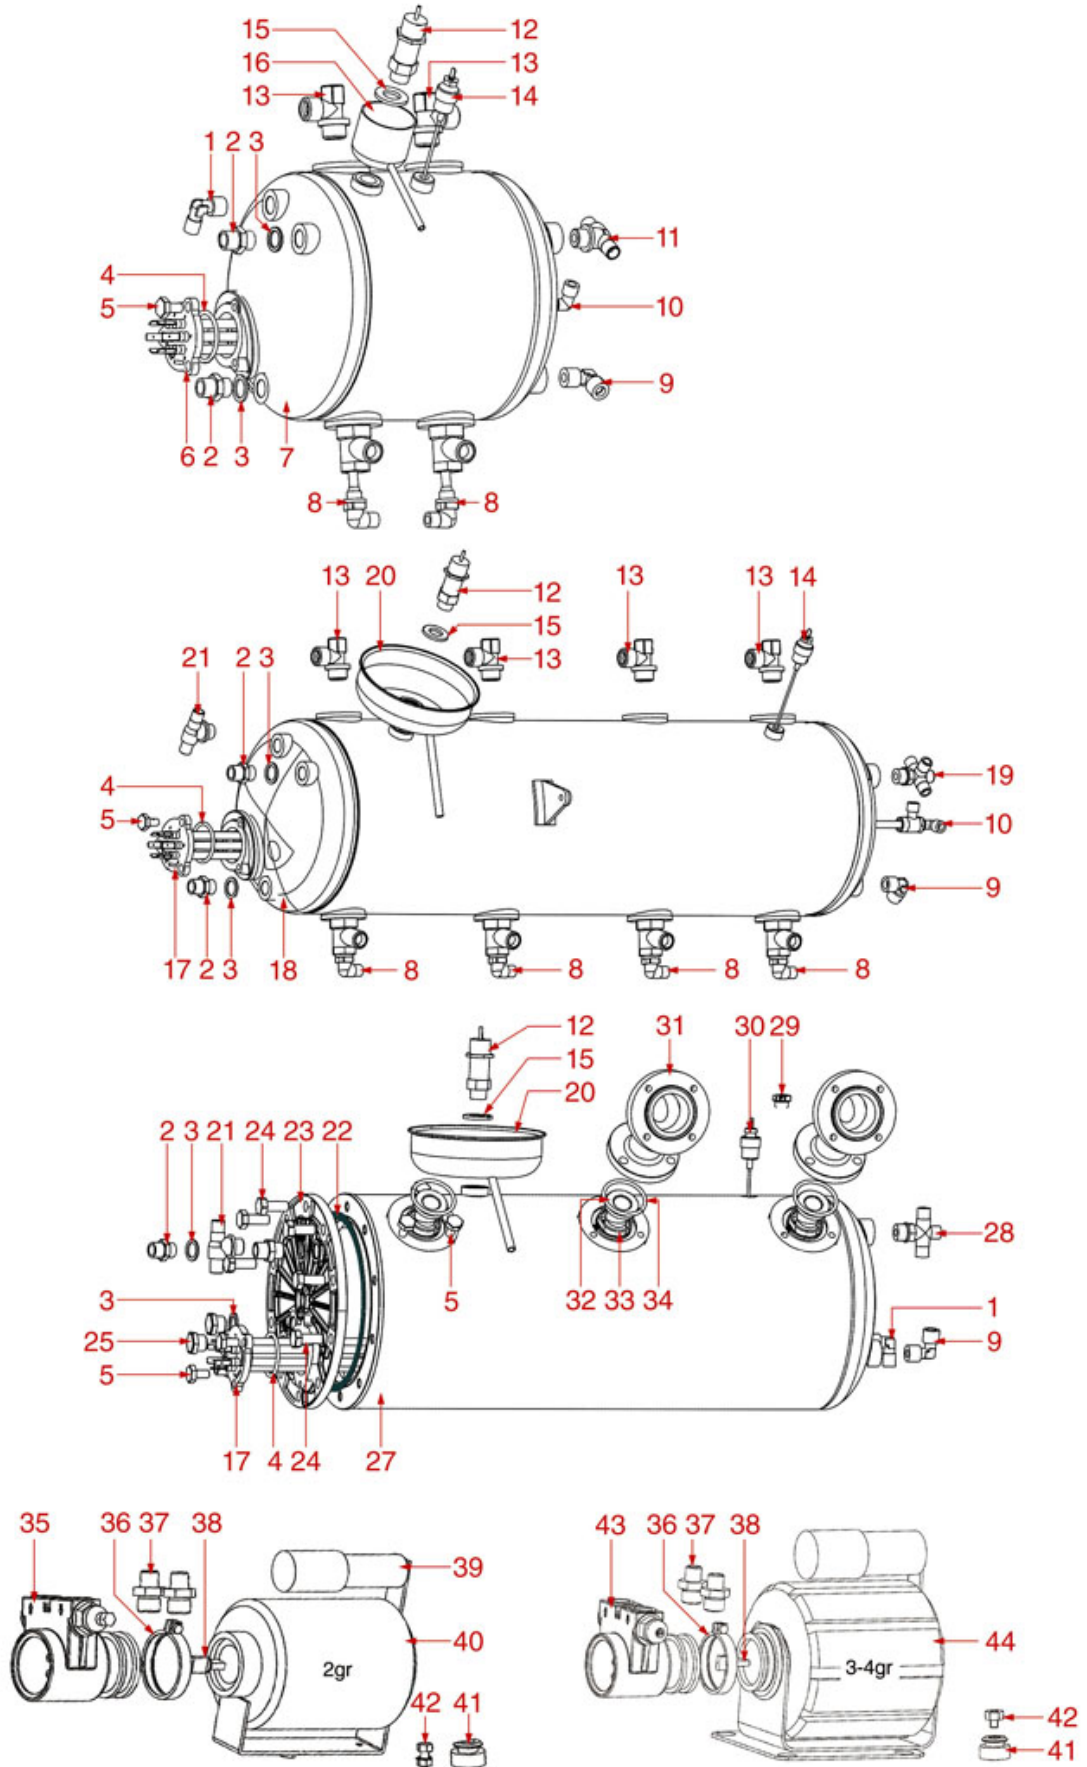

BOILERS AND MOTORS MODEL BAR

BAR

PAVONI

Position	LF code no.	Description
2	1349103	FITTING $\varnothing$ 3/8"M-3/8"M
3	1186987	WASHER WITH GASKET $\varnothing$ 24x17x2 mm
4	3186238	O-RING 0146 EPDM
5	1528622	S/S SCREW T.E. M8x16 UNI 5739 DIN 24017
6	1755055	HEATING ELEMENT 2630/3130W 220/240V
8	1449450	INJECTOR PIPE
9	1349706	L-FITTING $\varnothing$ 3/8"M-3/8"M NICKEL-PLATED
12	1523054	BOILER VALVE $\varnothing$ 3/8"M
13	1349014	BOILER FITTING $\varnothing$ 1/2"M-1/2"M
15	1186620	COPPER FLAT GASKET $\varnothing$ 22x17x1.5 mm
17	1755056	HEATING ELEMENT 4000/4760W 220/240V
17	1755057	HEATING ELEMENT 5455/5950W 230/240V
17	1755058	HEATING ELEMENT 6000/6555W 220/230V
22	1186479	BOILER GASKET $\varnothing$ 184x170x2 mm
24	9528001	STAINLESS STEEL SCREW T.E.M10x25 UNI5739
25	1439023	BOILER CAP $\varnothing$ 3/8"M
29	1439010	LEVEL CAP $\varnothing$ 1/4"M
30	1341750	LEVEL PROBE $\varnothing$ 1/4"M-125 mm
35	1330024	ROTARY VANE PUMP PROCON $\varnothing$ 3/8" NPT
36	1168011	STAINLESS STEEL CLAMP FOR FLANGE PUMP
37	1349112	FITTING $\varnothing$ 1/4"M-3/8"M
39	3068010	CAPACITOR μF 6.3 450V 50/60Hz
40	1240212	RPM MOTOR WITH CLAMP CONNECT. 100W 230V
42	1528630	STAINLESS STEEL SCREW M5x10 mm UNI 5739
43	1330012	ROTARY VANE PUMP PROCON $\varnothing$ 3/8" NPT