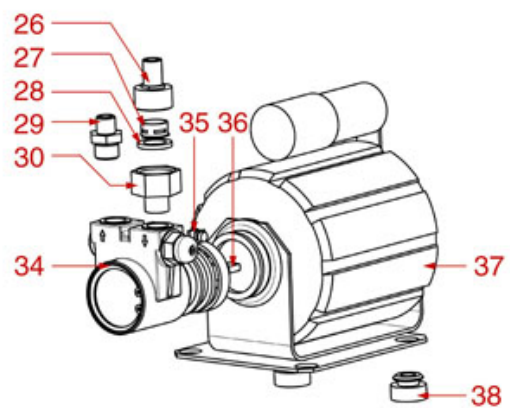

BOILERS AND MOTORS MODEL BAR

BART

PAVONI

Position	LF code no.	Description
2	1349103	FITTING $\varnothing$ 3/8"M-3/8"M
3	1186987	WASHER WITH GASKET $\varnothing$ 24x17x2 mm
4	3186238	O-RING 0146 EPDM
5	1528622	S/S SCREW T.E. M8x16 UNI 5739 DIN 24017
6	1755056	HEATING ELEMENT 4000/4760W 220/240V
8	1449450	INJECTOR PIPE
9	1349706	L-FITTING $\varnothing$ 3/8"M-3/8"M NICKEL-PLATED
12	1523054	BOILER VALVE $\varnothing$ 3/8"M
13	1349014	BOILER FITTING $\varnothing$ 1/2"M-1/2"M
15	1186620	COPPER FLAT GASKET $\varnothing$ 22x17x1.5 mm
17	1755057	HEATING ELEMENT 5455/5950W 230/240V
23	1186620	COPPER FLAT GASKET $\varnothing$ 22x17x1.5 mm
27	1449317	WATER PIPE NOZZLE
28	1786231	FLAT GASKET EPDM $\varnothing$ 24x15x3 mm
29	1349112	FITTING $\varnothing$ 1/4"M-3/8"M
31	1330024	ROTARY VANE PUMP PROCON $\varnothing$ 3/8" NPT
32	3068010	CAPACITOR μF 6.3 450V 50/60Hz
33	1240212	RPM MOTOR WITH CLAMP CONNECT. 100W 230V
34	1330012	ROTARY VANE PUMP PROCON $\varnothing$ 3/8" NPT
35	1168011	STAINLESS STEEL CLAMP FOR FLANGE PUMP