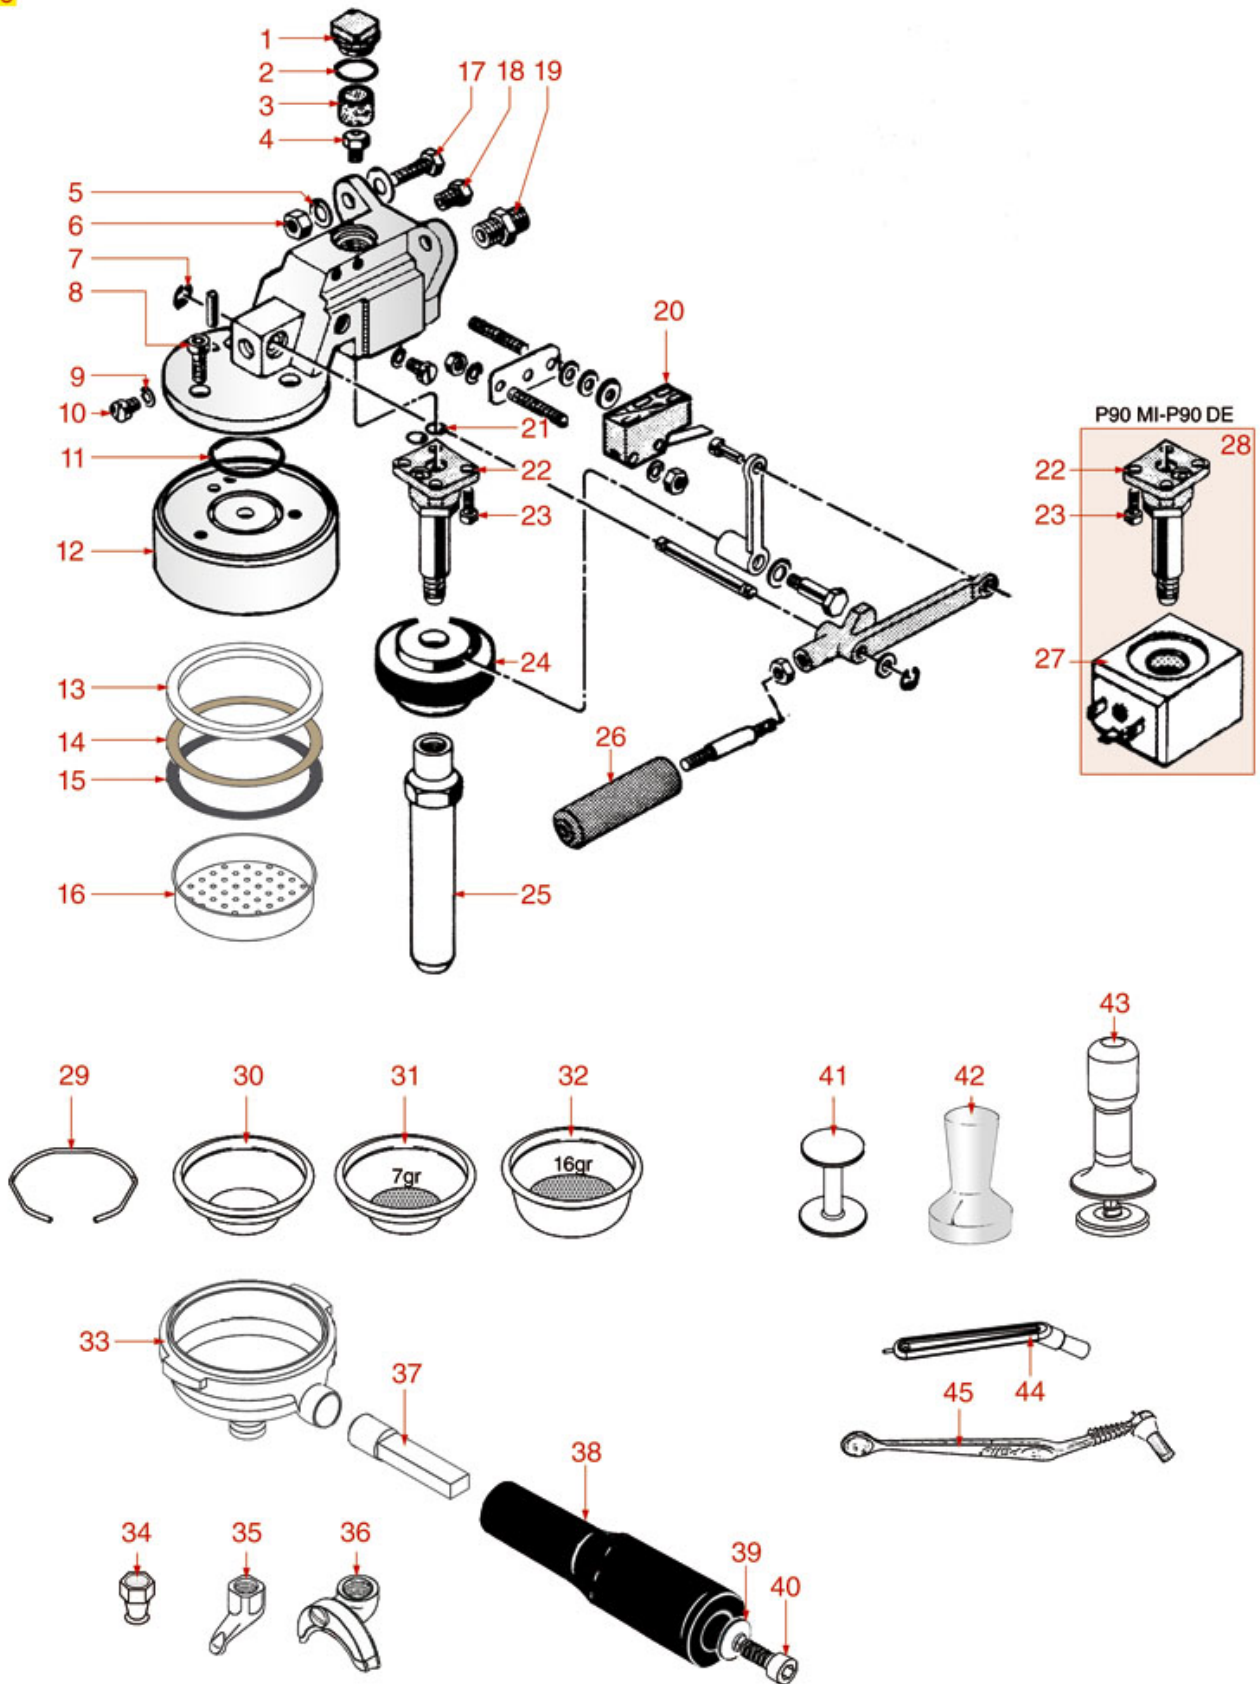

BREW GROUP P90

P90

PAVONI

Position	LF code no.	Description
1	1439003	CAP ø 18 mm FOR BREW GROUP
2	1186414	O-RING 0119 EPDM
3	1160501	WATER FILTER ø 14x10x12 mm
4	1500530	NOZZLE M5x1 HOLE ø 0.75 mm
5	1186058	S/STEEL COGGED WASHER M8 UNI 8842
6	3060069	S/STEEL HEXAGONAL MEDIUM NUT M8 UNI 5588
7	1250023	STAINLESS STEEL CIRCLIP RA-5 UNI 7437
9	1186803	O-RING 02037 EPDM
11	1186655	O-RING 04131 EPDM
13	1186656	FILTER HOLDER GASKET ø 67x56x6 mm
14	1190021	PAPER SEAL ø 66x58x0.8 mm
15	1190003	RUBBER THICKNESS ø 70x57x1 mm EPDM
16	1081016	SHOWER SCREEN ø 60 mm
16	1081116	SHOWER SCREEN ø 60 mm
16	1081516	SHOWER ø 60 mm
17	1184008	S/S SCREW M8x25 T.E.M8x25UNI5739DIN24017
19	1349102	FITTING ø 1/4"M-1/4"M
20	1240818	MICROSWITCH 16A 250V
21	1186611	O-RING 02025 RED SILICONE
21	1186612	O-RING 02025 VITON
22	1120334	3-WAY MECHANICAL COMPONENT LUCIFER
22	1120339	3-WAY MECHANICAL COMPONENT PARKER
23	1455034	S/S SCREW T.C.C.E.I M4x10 UNI 5931
24	1240731	PERMANENT MAGNET
25	1449556	DRAIN PIPE ø 1/8" x 98 mm
27	1120332	COIL LUCIFER/PARKER 220/240V 9W 50Hz
27	3120032	COIL PARKER ZB09 9W 220/240V 50/60Hz
28	1120330	3-WAY SOLENOID VALVE LUCIFER 240V 50Hz
28	1120335	3-WAY SOLENOID VALVE PARKER 230V 50/60Hz
29	1250101	FILTER BLOCKING SPRING ø 1,00 mm INOX
30	1160339	BLIND FILTER
31	1160075	1 CUP FILTER 7 gr
32	1160076	2 CUPS FILTER 16 gr
33	1165041	FILTER HOLDER PAVONI
34	1022503	STRAIGHT SINGLE SPOUT ø 3/8"
35	1022501	SINGLE SPOUT ø 3/8"
36	1022502	DOUBLE SPOUT ø 3/8"
38	1241023	FILTER HOLDER HANDLE
39	1186504	STAINLESS STEEL WASHER ø 29x10.6x2 mm
40	3528088	S/S SCREW T.E. M8x20 UNI 5739 DIN 24017
41	1385002	NYLON COFFEE TAMPER ø 50/57 mm
42	1385053	ANODISED ALUMINUM TAMPER ø 58 mm
43	1385600	DYNAMOMETRIC MANUAL COFFEE TAMPER ø 57mm
43	1385602	MANUAL DYNAMOMETRICAL TAMPER ø 57 mm
44	1384001	BRUSH FOR COFFEE SHOWER
45	1384003	BLACK SHOWER CLEANING BRUSH