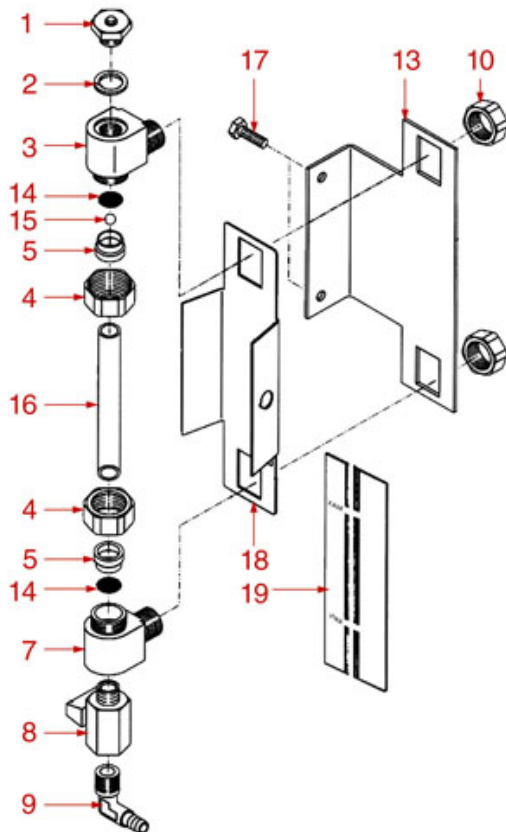

LEVEL GAUGES BAR-BART-PUB-PUNO-PDUE-P90

BAR

BART

PUB

PUNO-PDUE-P90

PAVONI

Position	LF code no.	Description
1	1523537	BOILER VALVE \varnothing 1/4"M
2	1186619	COPPER FLAT GASKET \varnothing 18x14x1.5 mm
5	1186226	FLAT EPDM GASKET
6	1520400	LEVEL GLASS \varnothing 12x106 mm SILK-SCREEN PRIN
8	3526699	BALL VALVE \varnothing 1/4" MF
10	1348036	NUT \varnothing 3/8" WRENCH 21x6mm
14	1160519	LEVEL WATER FILTER \varnothing 14 mm
15	1323001	RED LEVEL BALL
16	1520556	LEVEL GLASS \varnothing 12x115 mm SILK-SCREEN PRIN
17	3528106	S.ST.SCREW T.E. M5x16 UNI 5739 DIN 24017
19	1201516	SCREENPRINTED LEVEL GAUGE PLATE
20	1439010	LEVEL CAP \varnothing 1/4"M