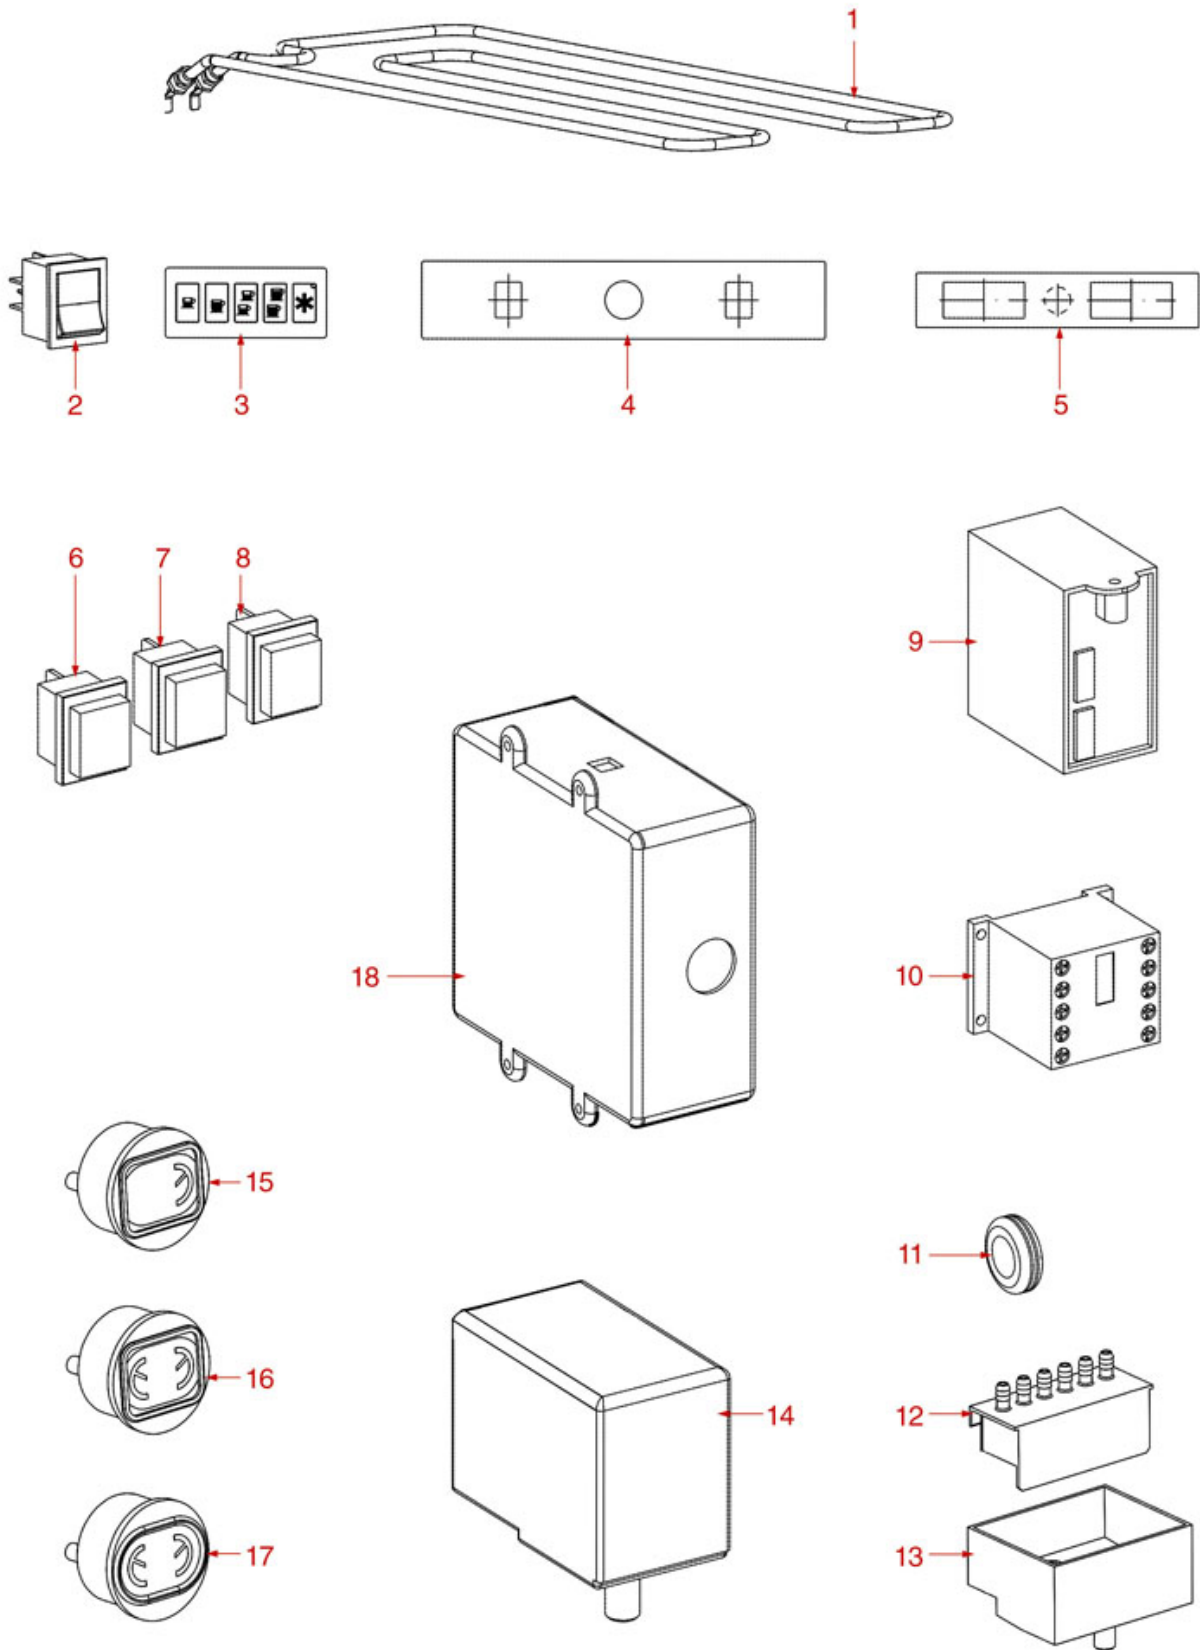

ELECTRICAL PARTS & MISCELL. BART-CAFE-PUB

BART-CAFE-PUB

PAVONI

Position	LF code no.	Description
2	3319934	ORANGE BIPOLAR SWITCH 16A 250V
3	1319316	PUSH-BUTTON PANEL MEMBRANE 5 BUTTONS
6	3319012	GREEN BIPOLAR SWITCH 16A 250V
7	3319090	GREEN BIPOLAR SWITCH 16A 250V
9	1341301	LEVEL ADJUSTER NRL30/1E-2C/F 230V
13	1527537	DRAIN TRAY
14	1320531	PRESSURE SWITCH P302/6 3-POLES 30A
15	1245800	BOILER PRESSURE GAUGE ø 63 mm 0÷2.5 bar
16	1245801	BOILER-PUMP PRESSURE GAUGE ø 63 mm
17	1245802	BOILER-PUMP PRESSURE GAUGE ø 63 mm
18	1054022	DOSER CONTROL BOX 2 GROUPS 230V