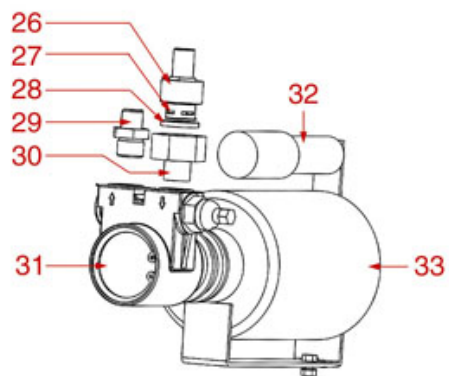

BOILERS AND MOTORS MODEL BAR

BART

PAVONI

Position	LF code no.	Description
2	1349103	FITTING $\varnothing$ 3/8"M-3/8"M
3	1186987	WASHER WITH GASKET $\varnothing$ 24x17x2 mm
4	3186238	O-RING 0146 EPDM
5	1528622	S/S SCREW T.E. M8x16 UNI 5739 DIN 24017
6	1755056	HEATING ELEMENT 4000/4760W 220/240V
8	1449450	INJECTOR PIPE
9	1349706	L-FITTING $\varnothing$ 3/8"M-3/8"M NICKEL-PLATED
12	1523054	BOILER VALVE $\varnothing$ 3/8"M
13	1349014	BOILER FITTING $\varnothing$ 1/2"M-1/2"M
15	1186620	COPPER FLAT GASKET $\varnothing$ 22x17x1.5 mm
17	1755057	HEATING ELEMENT 5455/5950W 230/240V
23	1186620	COPPER FLAT GASKET $\varnothing$ 22x17x1.5 mm
27	1449317	WATER PIPE NOZZLE
28	1786231	FLAT GASKET EPDM $\varnothing$ 24x15x3 mm
29	1349112	FITTING $\varnothing$ 1/4"M-3/8"M
31	1330024	ROTARY VANE PUMP PROCON $\varnothing$ 3/8" NPT
32	3068010	CAPACITOR μF 6.3 450V 50/60Hz
33	1240212	RPM MOTOR WITH CLAMP CONNECT. 100W 230V
34	1330012	ROTARY VANE PUMP PROCON $\varnothing$ 3/8" NPT
35	1168011	STAINLESS STEEL CLAMP FOR FLANGE PUMP