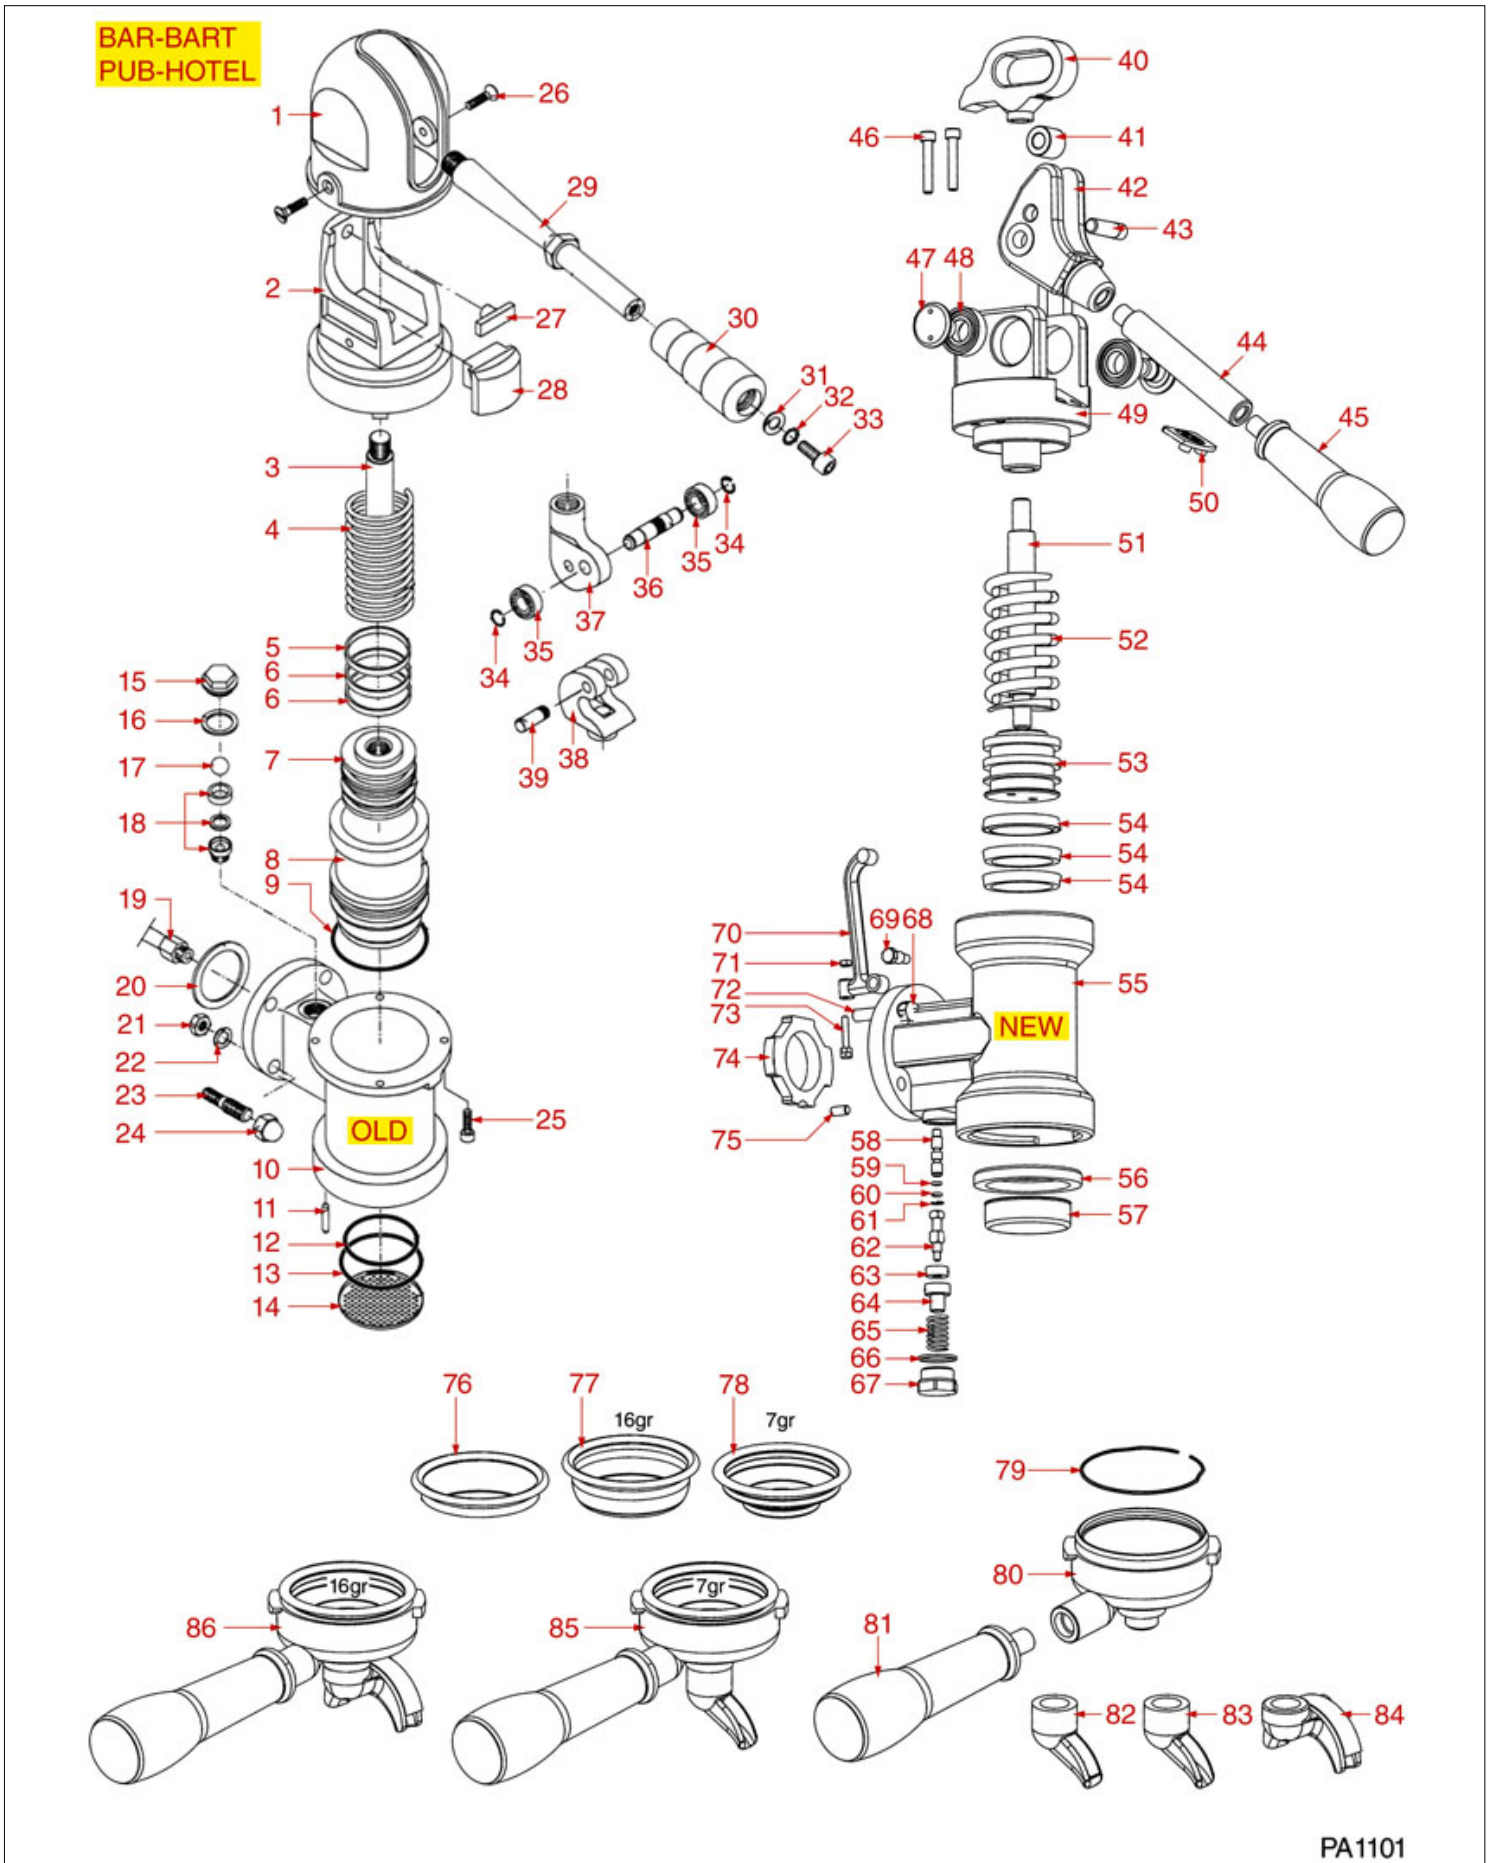

LEVER BREW GROUP BAR-BART-PUB-HO

PAVONI

Position	LF code no.	Description
1	1192200	CAP FOR COFFEE GROUP
4	1250501	LEVER GROUP SPRING
5	1186197	LIP SEAL $\varnothing$ 52x40x7 mm
6	1186197	LIP SEAL $\varnothing$ 52x40x7 mm
8	1184015	GUIDE PISTON BUSHING
9	1186199	O-RING 0162 EPDM
12	1186198	O-RING 0161 EPDM
14	1081003	SHOWER SCREEN $\varnothing$ 57.5 mm
15	1439200	CAP $\varnothing$ 18 mm FOR BREW GROUP
16	1186200	ROUND COPPER GASKET $\varnothing$ 24x18x3 mm
17	1323200	STAINLESS STEEL BALL $\varnothing$ 12 mm
18	1523404	NON-RETURN VALVE
19	1449200	DELIVERY GROUP INJECTOR PIPE
21	3060069	S/STEEL HEXAGONAL MEDIUM NUT M8 UNI 5588
22	1186058	S/STEEL COGGED WASHER M8 UNI 8842
27	1186205	RUBBER SHOCK ABSORBER
28	1186046	RUBBER SHOCK ABSORBER
30	1241200	LEVER GROUP HANDLE
31	1186043	ZINC-PLATED FLAT WASHER 16x8,5x1,6
32	1186058	S/STEEL COGGED WASHER M8 UNI 8842
33	1528026	SCREW M8x1 mm UNI 5931
34	1348023	STAINLESS STEEL CIRCLIP RA-9 UNI 7437
35	1063200	BEARING 6300 2RS
36	1324200	PIN FOR BEARING
37	1192202	CHROMIUM-PLATED FORK FOR LEVER GROUP
39	1324201	PIN FOR FORK
45	1241700	FILTER HOLDER HANDLE M12
54	5035722	LIP GASKET $\varnothing$ 53x42x7.5 mm
56	1186632	FILTER HOLDER GASKET $\varnothing$ 73x57x8 mm
58	5038097	TAP SHUTTER CONTROL PIN
59	1186514	O-RING 02015 SILICON
60	1186514	O-RING 02015 SILICON
62	1324158	WATER/STEAM TAP PIN
63	1186985	FLAT EPDM GASKET $\varnothing$ 15x6x6 mm
66	1186981	FLAT TEFLON GASKET $\varnothing$ 26x22x2 mm
68	1241513	BLIND HEXAGONAL NUT M8 UNI 5721
71	1348813	HEXAGONAL NORM.NUT M4 ST.STEEL UNI 5588
76	1160339	BLIND FILTER
77	1160076	2 CUPS FILTER 16 gr
78	1160075	1 CUP FILTER 7 gr
79	1250101	FILTER BLOCKING SPRING $\varnothing$ 1,00 mm INOX
80	1165041	FILTER HOLDER PAVONI
81	1241700	FILTER HOLDER HANDLE M12
82	1022504	CLOSED SINGLE SPOUT $\varnothing$ 3/8"
83	1022501	SINGLE SPOUT $\varnothing$ 3/8"
84	1022502	DOUBLE SPOUT $\varnothing$ 3/8"