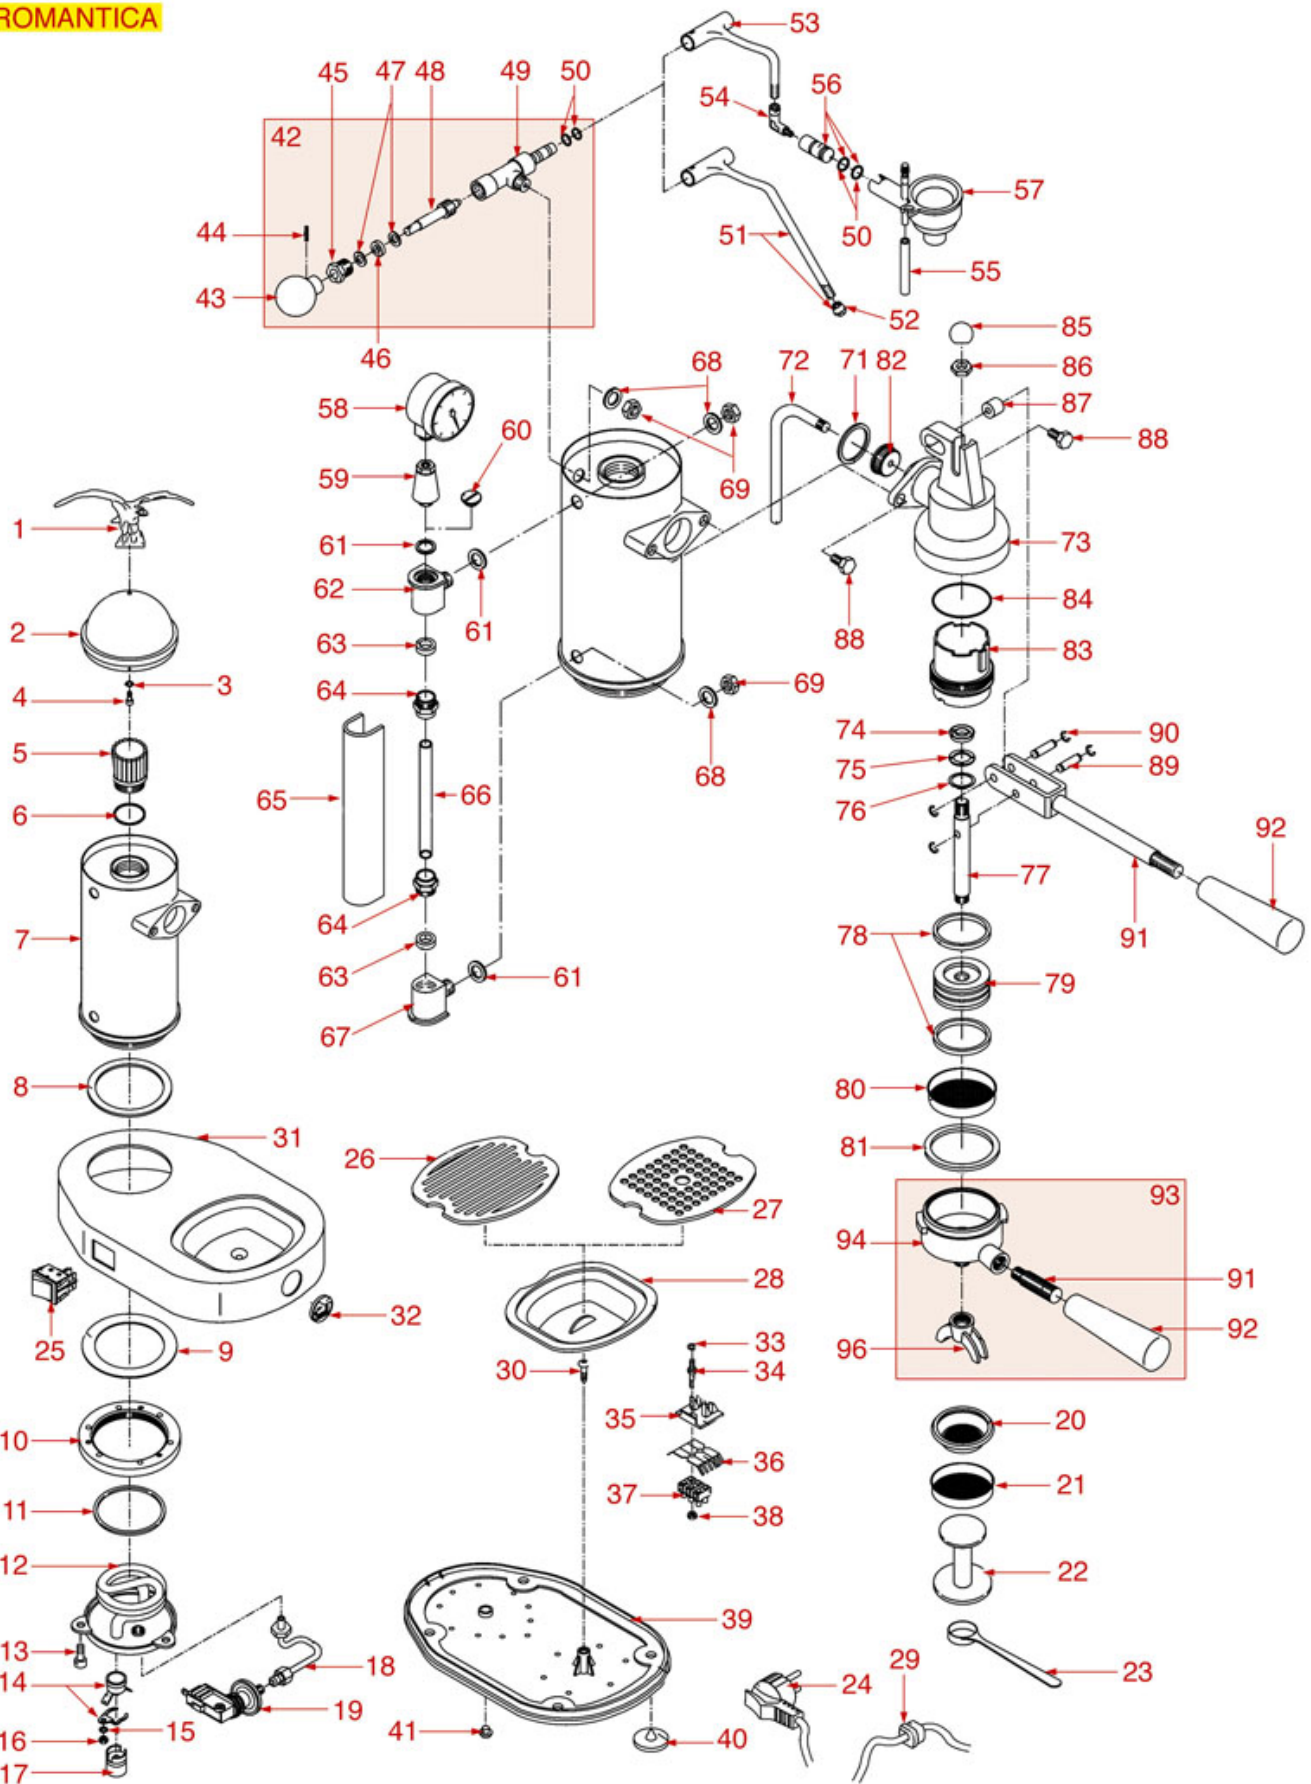

COFFEE MACHINE MOD.ROMANTICA

ROMANTICA

PA0401

Positions without LF code no.: upon request

PAVONI

Position	LF code no.	Description
3	1348814	S/STEEL COGGED WASHER M4 UNI 8842
6	1186480	EPDM O RING 04112
8	1186483	BOILER GASKET $\varnothing$ 93x80x2 mm
8	5501123	BOILER GASKET $\varnothing$ 108x80x2 mm
9	1186483	BOILER GASKET $\varnothing$ 93x80x2 mm
11	1186641	O-RING 0176 EPDM
12	1755050	HEATING ELEMENT 920/1000W 230/240V
12	1755166	HEATING ELEMENT 1000W 110V
13	1184012	S/STEEL SCREW T.C.C.E.I. M5x10 UNI 5931
14	1443007	CONTACT THERMOSTAT 127°C 16A 250V
15	3528004	HEXAGONAL SCREW WASHER M4 - 100 PCS
16	3528003	BRASS NUT M4 - 100 PIECES
18	1449122	PRESSURE SWITCH PIPE
19	1320002	PRESSURE SWITCH 0.5-1.2 BAR 1/4"
20	1160113	1 CUP FILTER
21	1160013	2 CUPS FILTER
22	5008205	NYLON TAMPER $\varnothing$ 38/48 mm TYPE FAMILY
23	1069001	PLASTIC MEASURING SPOON 20 ml
24	5008206	SCHUKO POWER CABLE 230V 1400 mm
25	1319128	RED BIPOLAR SWITCH 16A 250V
25	3319944	GREEN BIPOLAR SWITCH 16A 250V
26	1185002	PLASTIC CUP SUPPORT GRID
27	1185001	CHROME-PLATED STEEL CUP SUPPORT GRID
28	1015001	PLASTIC TRAY
29	5008195	SELF-LOCKING GROMMET
31	5014758	CHROME PLATED BASE
32	1028001	PAVONI LOGO STICKER
39	1015007	UNDERBASE TRAY
40	1313003	FOOT $\varnothing$ 30 mm
44	3053132	CLASP $\varnothing$ 3x22 mm
46	1186474	FLAT NBR GASKET $\varnothing$ 12x7x5 mm
47	1528029	BRASS WASHER $\varnothing$ 12x7x1 mm
48	5027689	STEAM TAP PIN
50	1186435	O-RING 106 VITON
55	1449681	SILICONE HOSE $\varnothing$ 4x7 SHORE 60 - 5 m
58	1245015	BOILER PRESSURE GAUGE $\varnothing$ 41 mm 0+2.5 bar
61	1186468	EFLON FLAT GASKET $\varnothing$ 17x12x1.5 mm
63	1186469	FLAT SILICONE GASKET $\varnothing$ 15x9x5 mm
65	1201016	PROTECTION FOR LEVEL GLASS
66	1520007	LEVEL GLASS $\varnothing$ 9x132 mm
68	1528025	BRASS WASHER $\varnothing$ 17x12x1 mm
69	1528027	NUT M12
71	3186247	O-RING 03112 EPDM
72	5027687	SUCTION PIPE
74	1186470	LIP SEAL $\varnothing$ 21x11x4.5 mm
75	1528024	BORED WASHER
76	1348050	STAINLESS ST.SPRING RING J-20 UNI 7437
77	5501148	PISTON TIE ROD FOR GROUP
78	1186467	LIP SEAL $\varnothing$ 44x36x5.5 mm
79	1321002	PISTON FOR LEVER GROUP
80	1081020	SHOWER $\varnothing$ 54 mm
81	1186465	FILTER HOLDER GASKET $\varnothing$ 60x50x5.5 mm
82	5501139	DELIVERY GROUP CAP WITH JACKET
83	5029493	JACKET FOR COFFEE GROUP
84	1186087	O-RING 0152 EPDM
87	1192015	ARTICULATION BUSHING
89	1324092	FORK PIN
90	1250023	STAINLESS STEEL CIRCLIP RA-5 UNI 7437
96	1022524	DOUBLE SPOUT $\varnothing$ 3/8"