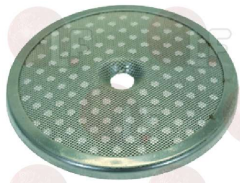

PAVONI

- 1081020 SHOWER \varnothing 54 mm**
 for sheathed groups

PAVONI 327115

Suitable for:

PAVONI

1081026 SHOWER ø 56.5 mm
for Coffee machine (CARIMALI) CARIMALINA
for Coffee machine (NUOVA SIMONELLI) MACCUP