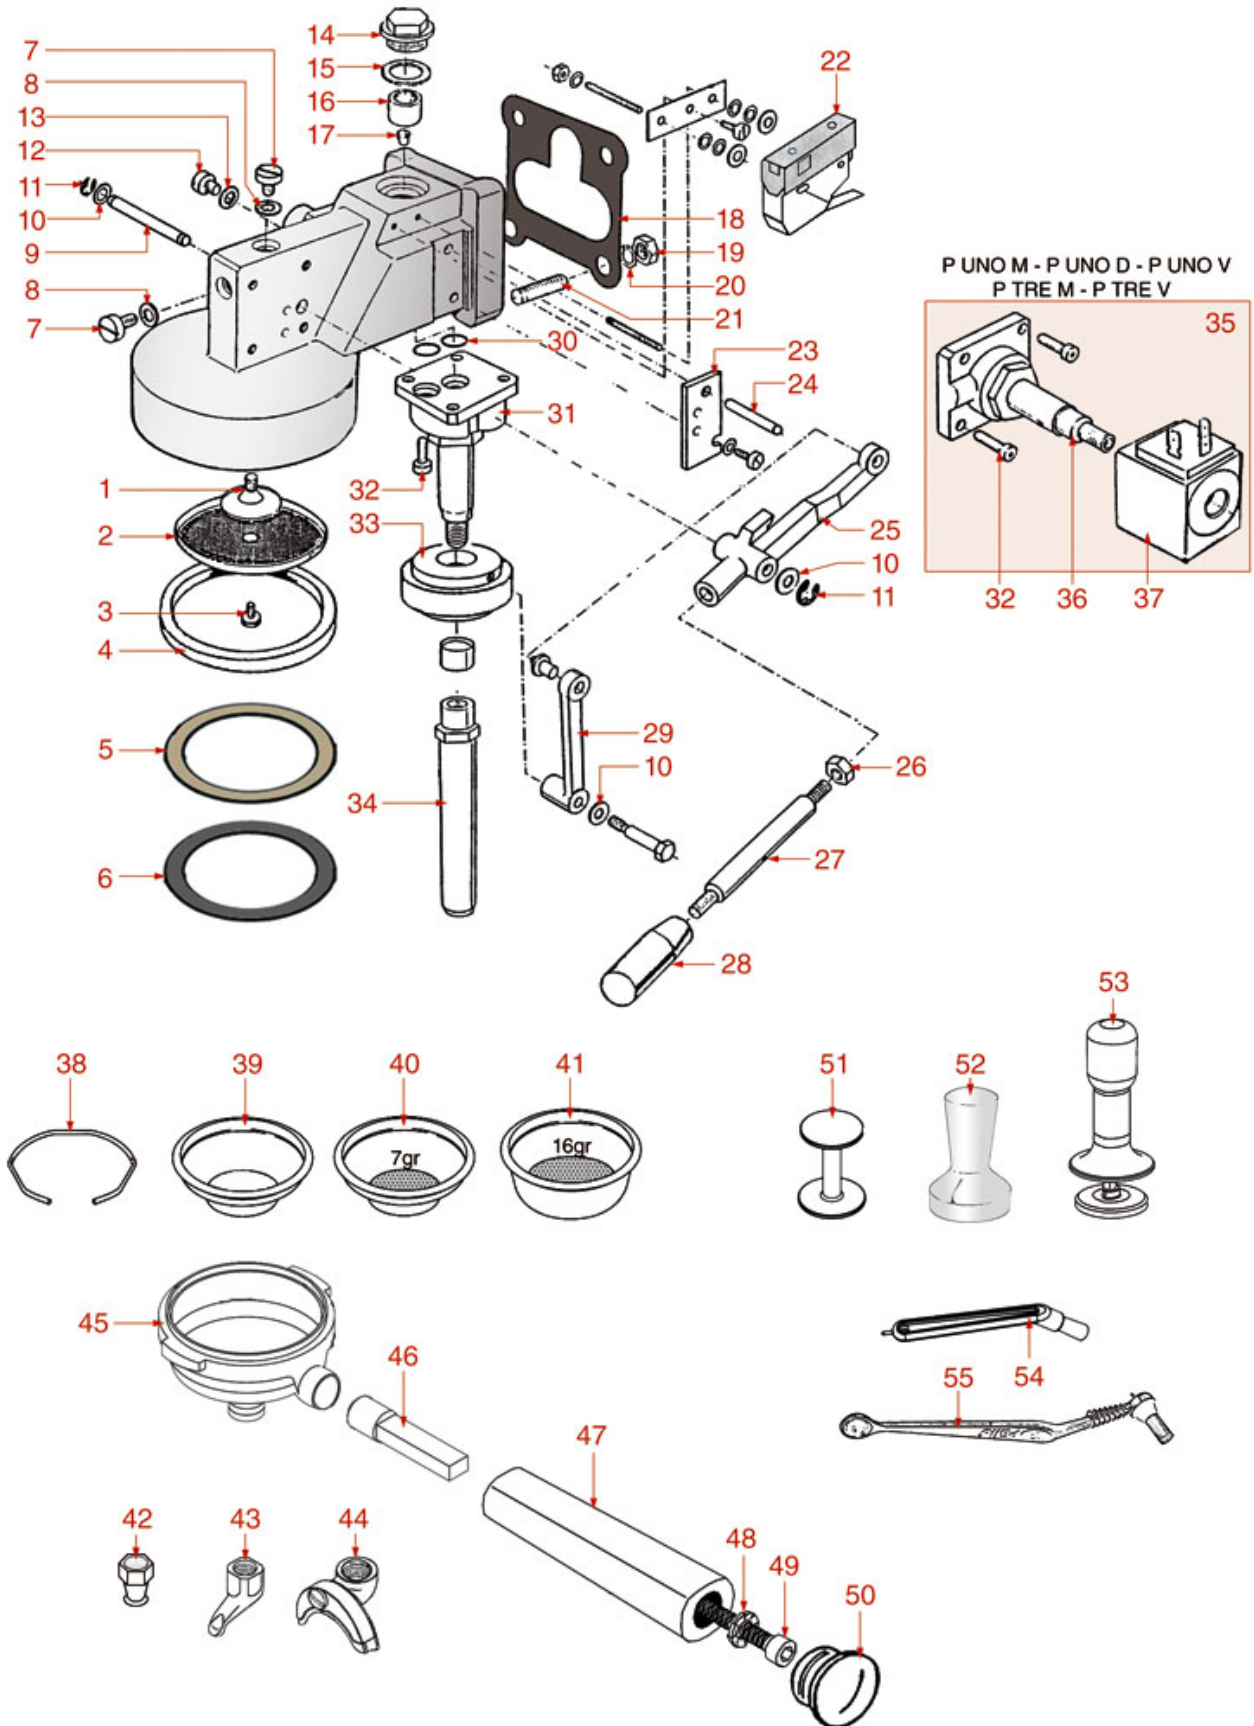

BREW GROUP P UNO-P TRE

P UNO-P TRE

PAVONI

Position	LF code no.	Description
1	1501568	BREW GROUP SPRAY NOZZLE $\varnothing$ 30 mm M10x1
2	1081036	SHOWER $\varnothing$ 57.5 mm
4	1186632	FILTER HOLDER GASKET $\varnothing$ 73x57x8 mm
5	1190001	PAPER SEAL $\varnothing$ 73x59x0.8 mm
6	1190002	RUBBER SEAL $\varnothing$ 73x59x1 mm EPDM
8	3243139	O-RING 02025 EPDM
10	3528010	STAINL.STEEL SCREW WASHER M6 UNI 6592
13	1186435	O-RING 106 VITON
14	1439003	CAP $\varnothing$ 18 mm FOR BREW GROUP
15	1186414	O-RING 0119 EPDM
16	1160501	WATER FILTER $\varnothing$ 14x10x12 mm
17	1500530	NOZZLE M5x1 HOLE $\varnothing$ 0.75 mm
18	1186477	COFFEE GROUP GASKET 71x71x2 mm
19	3060069	S/STEEL HEXAGONAL MEDIUM NUT M8 UNI 5588
20	3528075	S/STEEL OPEN WASHER $\varnothing$ 8 mm UNI 1751
21	1184009	STAINLESS STEEL M8x25 mm STUD
22	1240805	MICROSWITCH G26 16A 250V
26	3060069	S/STEEL HEXAGONAL MEDIUM NUT M8 UNI 5588
30	1186611	O-RING 02025 RED SILICONE
30	3243139	O-RING 02025 EPDM
31	1120334	3-WAY MECHANICAL COMPONENT LUCIFER
31	1120339	3-WAY MECHANICAL COMPONENT PARKER
32	1455034	S/S SCREW T.C.C.E.I M4x10 UNI 5931
33	1240731	PERMANENT MAGNET
34	1449556	DRAIN PIPE $\varnothing$ 1/8" x 98 mm
35	1120330	3-WAY SOLENOID VALVE LUCIFER 240V 50Hz
35	1120335	3-WAY SOLENOID VALVE PARKER 230V 50/60Hz
36	1120334	3-WAY MECHANICAL COMPONENT LUCIFER
36	1120339	3-WAY MECHANICAL COMPONENT PARKER
37	1120332	COIL LUCIFER/PARKER 220/240V 9W 50Hz
37	3120032	COIL PARKER ZB09 9W 220/240V 50/60Hz
38	1250101	FILTER BLOCKING SPRING $\varnothing$ 1,00 mm INOX
39	1160339	BLIND FILTER
40	1160075	1 CUP FILTER 7 gr
41	1160076	2 CUPS FILTER 16 gr
42	1022503	STRAIGHT SINGLE SPOUT $\varnothing$ 3/8"
43	1022501	SINGLE SPOUT $\varnothing$ 3/8"
44	1022502	DOUBLE SPOUT $\varnothing$ 3/8"
45	1165041	FILTER HOLDER PAVONI
48	3528075	S/STEEL OPEN WASHER $\varnothing$ 8 mm UNI 1751
49	3528088	S/S SCREW T.E. M8x20 UNI 5739 DIN 24017
51	1385002	NYLON COFFEE TAMPER $\varnothing$ 50/57 mm
52	1385053	ANODISED ALUMINUM TAMPER $\varnothing$ 58 mm
53	1385600	DYNAMOMETRIC MANUAL COFFEE TAMPER $\varnothing$ 57mm
53	1385602	MANUAL DYNAMOMETRICAL TAMPER $\varnothing$ 57 mm