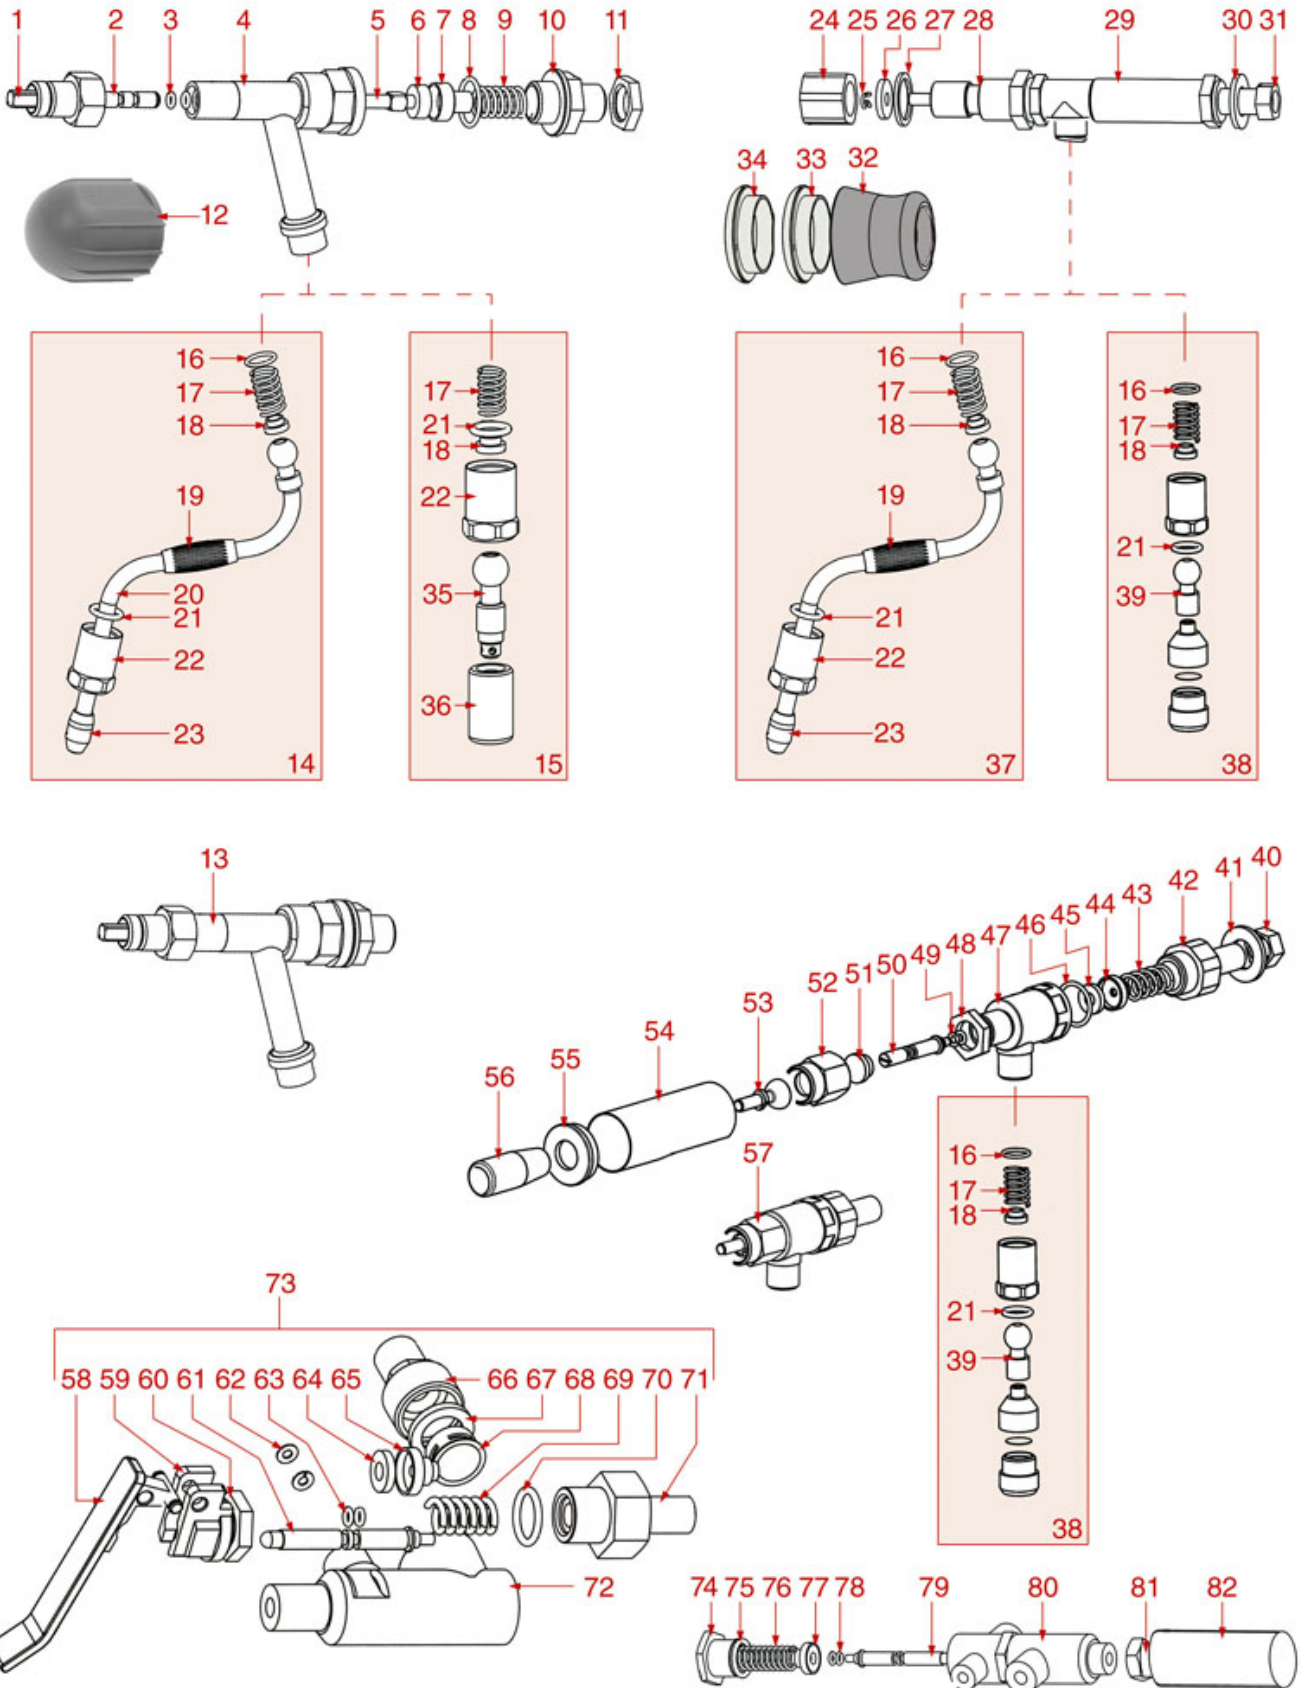

WATER/STEAM/INLET TAPS BAR-HO-PUB

BAR-BART-CAFE'-HOTEL

PAVONI

Position	LF code no.	Description
1	1324400	TAP SPINDLE
2	5038097	TAP SHUTTER CONTROL PIN
3	1186900	O-RING 02015 VITON
5	1324158	WATER/STEAM TAP PIN
6	1186985	FLAT EPDM GASKET $\varnothing$ 15x6x6 mm
8	3186183	O-RING 0128 EPDM
11	1348036	NUT $\varnothing$ 3/8" WRENCH 21x6mm
12	5011730	STEAM/WATER TAP KNOB
13	1348600	COMPLETE STEAM TAP
14	1449451	STEAM PIPE COMPLETE
16	1186352	O-RING 02050 EPDM
17	1250534	SPRING $\varnothing$ 12x22 mm
18	1186988	STEAM TAP JOINT BUSHING
21	1186805	O-RING 0115 EPDM
22	1349367	WATER/STEAM PIPE COUPLING
25	5030208	PIN $\varnothing$ 1.5 mm FOR TAP
31	1349362	NUT $\varnothing$ 1/4"
32	1241157	STEAM/WATER TAP KNOB
33	1241613	WATER CAP FOR KNOB
34	1241412	STEAM CAP FOR KNOB
35	1449452	FITTING FOR WATER PIPE
36	1449453	WATER PIPE NOZZLE
40	1349362	NUT $\varnothing$ 1/4"
44	1186984	RUBBERPIECE HOLDER FOR TAP
45	1186983	FLAT GASKET VITON $\varnothing$ 15x7x3 mm
46	3186183	O-RING 0128 EPDM
48	1348036	NUT $\varnothing$ 3/8" WRENCH 21x6mm
49	1186900	O-RING 02015 VITON
60	1348036	NUT $\varnothing$ 3/8" WRENCH 21x6mm
62	1186983	FLAT GASKET VITON $\varnothing$ 15x7x3 mm
63	1186514	O-RING 02015 SILICON
64	1186983	FLAT GASKET VITON $\varnothing$ 15x7x3 mm
65	1186984	RUBBERPIECE HOLDER FOR TAP
67	1786231	FLAT GASKET EPDM $\varnothing$ 24x15x3 mm
68	1449317	WATER PIPE NOZZLE
69	1250536	SPRING $\varnothing$ 13x42 mm
70	3186181	O-RING 03068 EPDM
73	3348186	WATER INLET TAP
75	3186181	O-RING 03068 EPDM
76	1250536	SPRING $\varnothing$ 13x42 mm
77	1523431	INLET VALVE
78	1186514	O-RING 02015 SILICON
79	1324106	TAP SPINDLE PUB/BAR