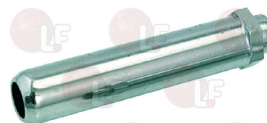

PAVONI 3140744

1449556 DRAIN PIPE $\varnothing$ 1/8" x 98 mm
for brew group
for Coffee machine (PAVONI) BART