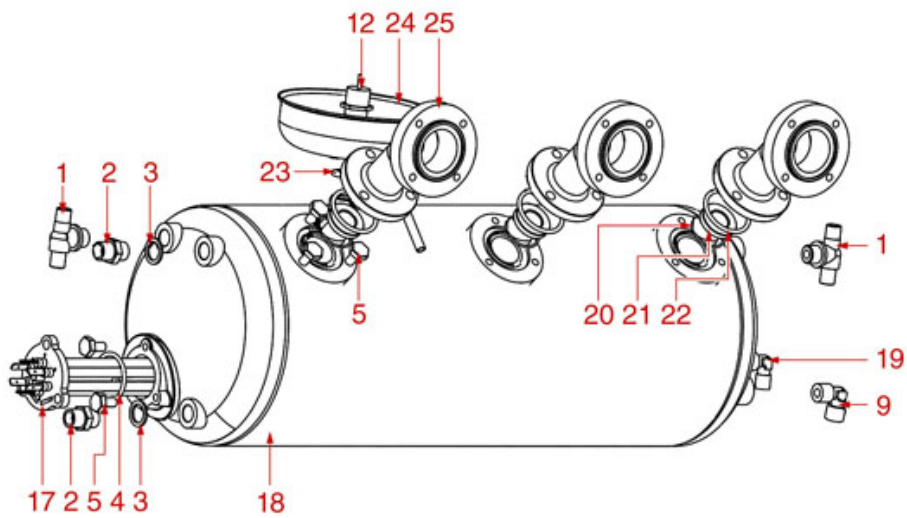

BOILERS AND MOTORS MODEL BAR

BART

PAVONI

Position	LF code no.	Description
2	1349103	FITTING $\varnothing$ 3/8"M-3/8"M
3	1186987	WASHER WITH GASKET $\varnothing$ 24x17x2 mm
4	3186238	O-RING 0146 EPDM
5	1528622	S/S SCREW T.E. M8x16 UNI 5739 DIN 24017
6	1755056	HEATING ELEMENT 4000/4760W 220/240V
8	1449450	INJECTOR PIPE
9	1349706	L-FITTING $\varnothing$ 3/8"M-3/8"M NICKEL-PLATED
12	1523054	BOILER VALVE $\varnothing$ 3/8"M
13	1349014	BOILER FITTING $\varnothing$ 1/2"M-1/2"M
15	1186620	COPPER FLAT GASKET $\varnothing$ 22x17x1.5 mm
17	1755057	HEATING ELEMENT 5455/5950W 230/240V
23	1186620	COPPER FLAT GASKET $\varnothing$ 22x17x1.5 mm
27	1449317	WATER PIPE NOZZLE
28	1786231	FLAT GASKET EPDM $\varnothing$ 24x15x3 mm
29	1349112	FITTING $\varnothing$ 1/4"M-3/8"M
31	1330024	ROTARY VANE PUMP PROCON $\varnothing$ 3/8" NPT
32	3068010	CAPACITOR μF 6.3 450V 50/60Hz
33	1240212	RPM MOTOR WITH CLAMP CONNECT. 100W 230V
34	1330012	ROTARY VANE PUMP PROCON $\varnothing$ 3/8" NPT
35	1168011	STAINLESS STEEL CLAMP FOR FLANGE PUMP