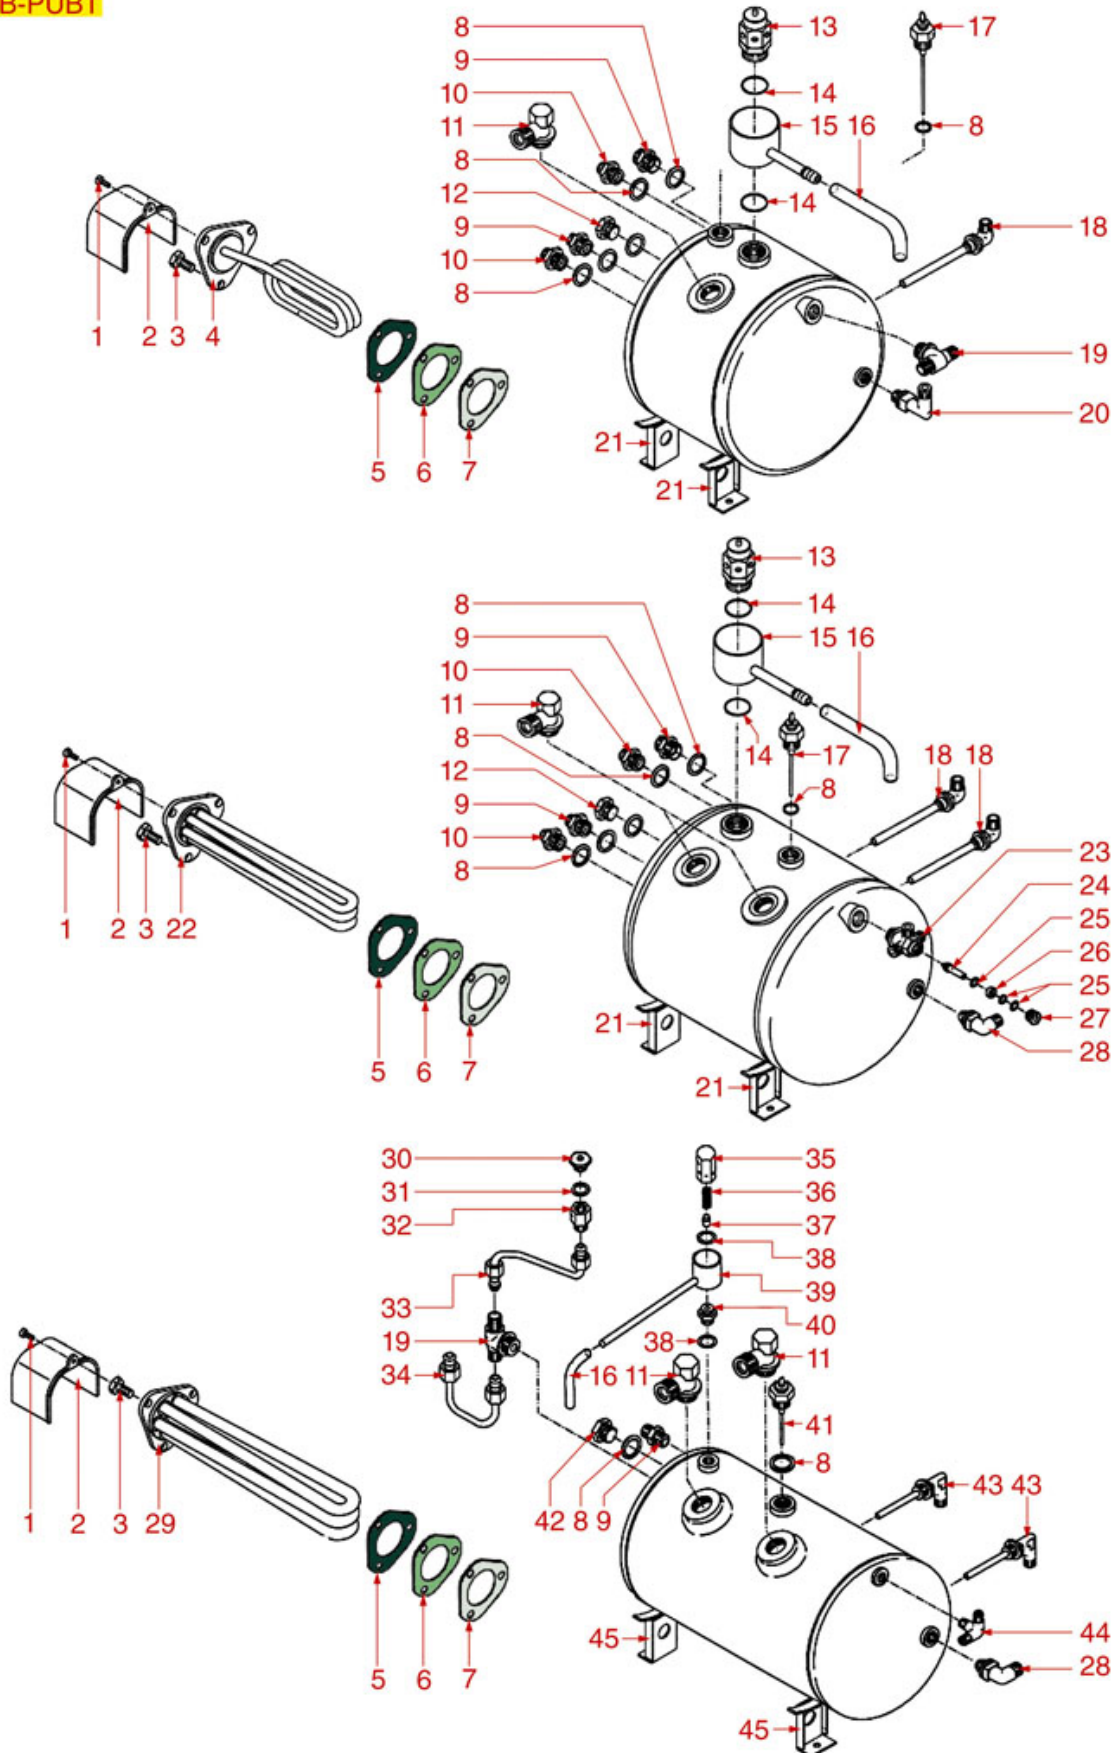

BOILERS MODEL PUB-PUBT

PUB-PUBT

PAVONI

Position	LF code no.	Description
3	1528622	S/S SCREW T.E. M8x16 UNI 5739 DIN 24017
4	1755054	HEATING ELEMENT 1500W 230V
5	1186635	TRIANGULAR GASKET FOR HEATING ELEMENT
6	1186584	TRIANGULAR GASKET FOR HEATING ELEMENT
7	1786006	TRIANGULAR GASKET FOR HEATING ELEMENT
8	1186987	WASHER WITH GASKET $\varnothing$ 24x17x2 mm
9	1349112	FITTING $\varnothing$ 1/4"M-3/8"M
10	1349103	FITTING $\varnothing$ 3/8"M-3/8"M
11	1349014	BOILER FITTING $\varnothing$ 1/2"M-1/2"M
12	1439023	BOILER CAP $\varnothing$ 3/8"M
13	1523054	BOILER VALVE $\varnothing$ 3/8"M
14	1186981	FLAT TEFLON GASKET $\varnothing$ 26x22x2 mm
15	1527536	SAFETY VALVE DRAIN TUB
16	1449682	SILICONE HOSE $\varnothing$ 5x8 SHORE 60 - 10 m
17	1341750	LEVEL PROBE $\varnothing$ 1/4"M-125 mm
18	1449450	INJECTOR PIPE
22	1755163	HEATING ELEMENT 3000W 230/380V
22	1755772	HEATING ELEMENT 2000W 110V
25	1528029	BRASS WASHER $\varnothing$ 12x7x1 mm
29	1755163	HEATING ELEMENT 3000W 230/380V
29	1755772	HEATING ELEMENT 2000W 110V
30	1523534	BOILER VALVE $\varnothing$ 1/4"M
31	1186619	COPPER FLAT GASKET $\varnothing$ 18x14x1.5 mm
35	1523025	BOILER VALVE M12
36	1250042	SPRING $\varnothing$ 7x26 mm FOR VALVE
37	1439042	SAFETY VALVE CAP
38	1186468	EFLON FLAT GASKET $\varnothing$ 17x12x1.5 mm
42	1439010	LEVEL CAP $\varnothing$ 1/4"M
43	1449450	INJECTOR PIPE