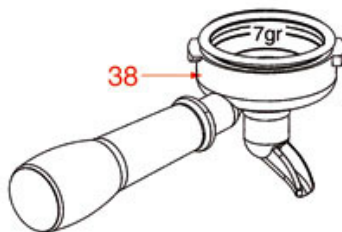

BREW GROUP BAR-BART-CAFÈ-HO-PUB

BAR-BART-CAFÈ-HOTEL

PUB

PAVONI

Position	LF code no.	Description
1	1439003	CAP ø 18 mm FOR BREW GROUP
3	1186414	O-RING 0119 EPDM
4	1186981	FLAT TEFLON GASKET ø 26x22x2 mm
5	1160501	WATER FILTER ø 14x10x12 mm
6	1500530	NOZZLE M5x1 HOLE ø 0.75 mm
7	1186982	FLAT TEFLON GASKET ø 17x13x2 mm
8	1439010	LEVEL CAP ø 1/4"M
9	3060069	S/STEEL HEXAGONAL MEDIUM NUT M8 UNI 5588
10	3528075	S/STEEL OPEN WASHER ø 8 mm UNI 1751
13	1186980	COFFEE GROUP GASKET 73x61x1 mm
14	1455034	S/S SCREW T.C.C.E.I M4x10 UNI 5931
15	1186611	O-RING 02025 RED SILICONE
15	1186612	O-RING 02025 VITON
16	1120330	3-WAY SOLENOID VALVE LUCIFER 240V 50Hz
16	1120332	COIL LUCIFER/PARKER 220/240V 9W 50Hz
16	1120334	3-WAY MECHANICAL COMPONENT LUCIFER
16	1120335	3-WAY SOLENOID VALVE PARKER 230V 50/60Hz
16	1120339	3-WAY MECHANICAL COMPONENT PARKER
16	3120032	COIL PARKER ZB09 9W 220/240V 50/60Hz
18	1186632	FILTER HOLDER GASKET ø 73x57x8 mm
19	1326100	SHOWER HOLDER DIFFUSER
20	1501569	BREW GROUP SPRAY NOZZLE ø 30 mm
21	1081026	SHOWER ø 56.5 mm
21	1081036	SHOWER ø 57.5 mm
22	1528023	S/STEEL CROSS SCREW M5x16 mm UNI 7688
23	1190001	PAPER SEAL ø 73x59x0.8 mm
24	1190002	RUBBER SEAL ø 73x59x1 mm EPDM
28	1449685	SILICONE HOSE ø 6x10 SHORE 60 - 5 m
30	1528031	SHOWER SCREW 5x12 mm UNI 6109
31	1160339	BLIND FILTER
32	1160076	2 CUPS FILTER 16 gr
33	1160075	1 CUP FILTER 7 gr
34	1250101	FILTER BLOCKING SPRING ø 1,00 mm INOX
35	1165041	FILTER HOLDER PAVONI
36	1241700	FILTER HOLDER HANDLE M12
39	1022504	CLOSED SINGLE SPOUT ø 3/8"
40	1022501	SINGLE SPOUT ø 3/8"
41	1022502	DOUBLE SPOUT ø 3/8"
42	1385002	NYLON COFFEE TAMPER ø 50/57 mm
43	1385053	ANODISED ALUMINUM TAMPER ø 58 mm
44	1385600	DYNAMOMETRIC MANUAL COFFEE TAMPER ø 57mm
44	1385602	MANUAL DYNAMOMETRICAL TAMPER ø 57 mm
45	1384003	BLACK SHOWER CLEANING BRUSH
46	1384001	BRUSH FOR COFFEE SHOWER
47	1384002	BRUSH FOR MAINTENANCE
48	1069002	STAINLESS STEEL MEASURING SPOON 20 ml
49	1069001	PLASTIC MEASURING SPOON 20 ml
50	1501008	GROUP SPRINKLER ø 30 mm
51	1081064	SHOWER SCREEN ø 56 mm
52	1528016	ST/STEEL SCREW M6x16 mm