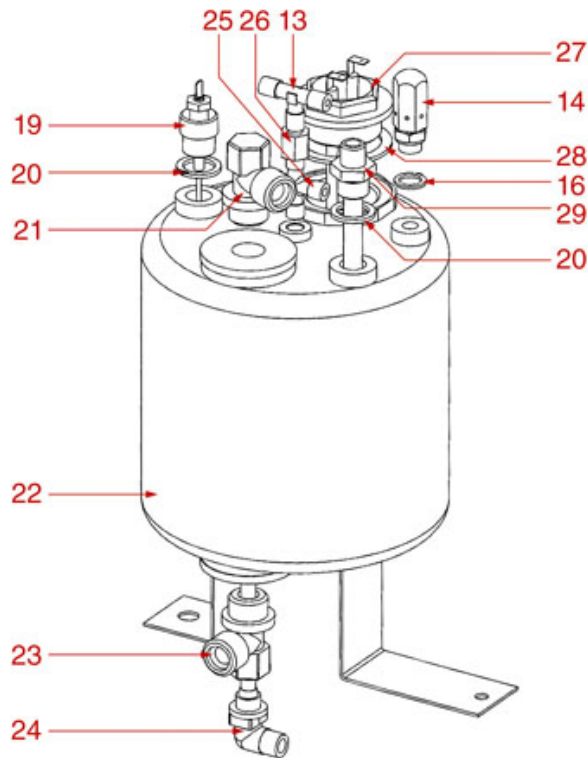

BOILER AND MOTORS MODEL PUB 1GR

PUB1GR

PAVONI

Position	LF code no.	Description
1	1755054	HEATING ELEMENT 1500W 230V
2	1528622	S/S SCREW T.E. M8x16 UNI 5739 DIN 24017
4	1186635	TRIANGULAR GASKET FOR HEATING ELEMENT
5	1186584	TRIANGULAR GASKET FOR HEATING ELEMENT
6	1786006	TRIANGULAR GASKET FOR HEATING ELEMENT
16	1186468	EFLON FLAT GASKET $\varnothing$ 17x12x1.5 mm
20	1186987	WASHER WITH GASKET $\varnothing$ 24x17x2 mm
21	1349014	BOILER FITTING $\varnothing$ 1/2"M-1/2"M
27	1755062	HEATING ELEMENT 1500W 230V
28	1186633	FLAT CARBO GASKET $\varnothing$ 53x42x3 mm
28	3186010	ASBESTOS FREE FLAT GASKET $\varnothing$ 54x42x2 mm
32	1349652	90° FITTING $\varnothing$ 1/8 F
35	1122735	VIBRATORY PUMP EX5 48W 230V 50Hz
38	1449502	TEFLON PIPE $\varnothing$ 4x6 mm - 10 m