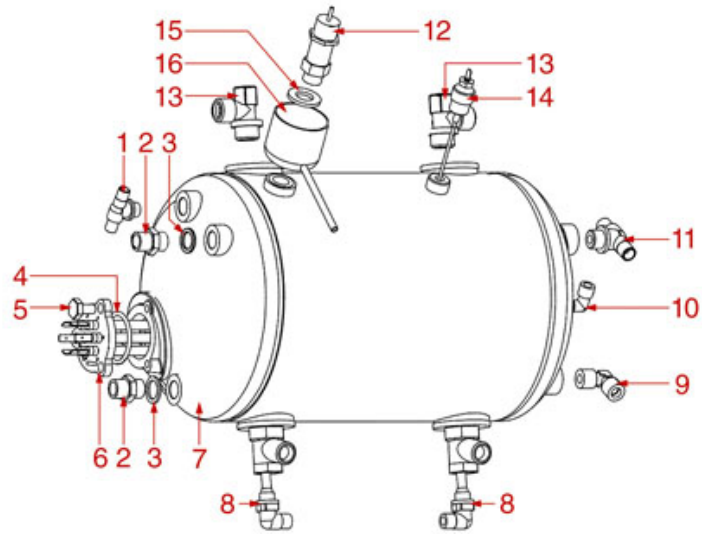

BOILERS AND MOTORS MODEL BAR

BART

PAVONI

Position	LF code no.	Description
2	1349103	FITTING $\varnothing$ 3/8"M-3/8"M
3	1186987	WASHER WITH GASKET $\varnothing$ 24x17x2 mm
4	3186238	O-RING 0146 EPDM
5	1528622	S/S SCREW T.E. M8x16 UNI 5739 DIN 24017
6	1755056	HEATING ELEMENT 4000/4760W 220/240V
8	1449450	INJECTOR PIPE
9	1349706	L-FITTING $\varnothing$ 3/8"M-3/8"M NICKEL-PLATED
12	1523054	BOILER VALVE $\varnothing$ 3/8"M
13	1349014	BOILER FITTING $\varnothing$ 1/2"M-1/2"M
15	1186620	COPPER FLAT GASKET $\varnothing$ 22x17x1.5 mm
17	1755057	HEATING ELEMENT 5455/5950W 230/240V
23	1186620	COPPER FLAT GASKET $\varnothing$ 22x17x1.5 mm
27	1449317	WATER PIPE NOZZLE
28	1786231	FLAT GASKET EPDM $\varnothing$ 24x15x3 mm
29	1349112	FITTING $\varnothing$ 1/4"M-3/8"M
31	1330024	ROTARY VANE PUMP PROCON $\varnothing$ 3/8" NPT
32	3068010	CAPACITOR μF 6.3 450V 50/60Hz
33	1240212	RPM MOTOR WITH CLAMP CONNECT. 100W 230V
34	1330012	ROTARY VANE PUMP PROCON $\varnothing$ 3/8" NPT
35	1168011	STAINLESS STEEL CLAMP FOR FLANGE PUMP