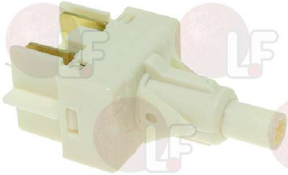

Switches

1319005 BIPOLAR SWITCH 16A 250V

for Coffee machine (GRIMAC) DADAVAPORDOUBLE - MAXI SWEET
for Coffee machine (PAVONI) MICROPOD
for Coffee machine (RDL) MINI - MINICAP
for Coffee machine (SPINEL) FLAVIA - LOLA
LOLAELITE - LOLITA - LOLITAEELITE - PINOCCHIO
RONDO - RONDOLUX - TOUR
for Coffee machine (VIBIEMME) DOMOBARSUPER
EVOLUTION - REPLICIA - REVOLUTION