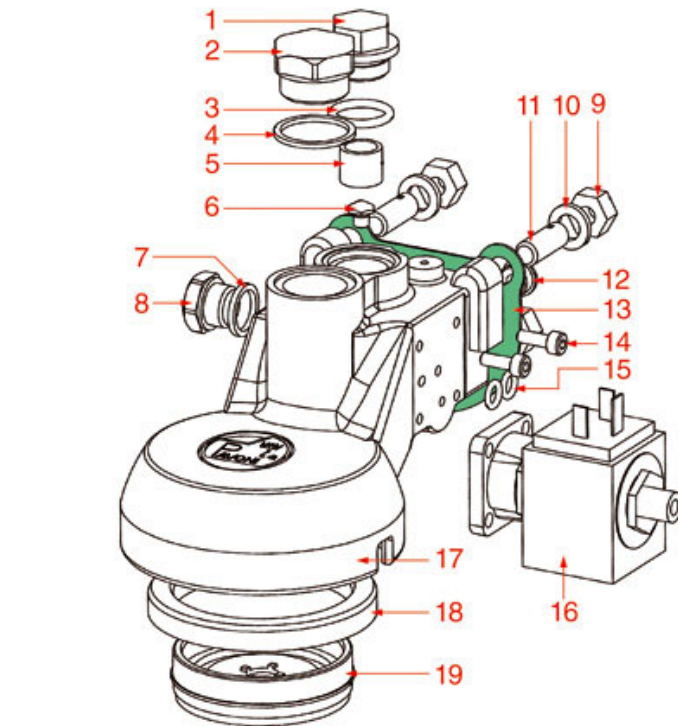

BREW GROUP BAR-BART-CAFÈ-HO-PUB

BAR-BART-CAFÈ-HOTEL

PUB

PAVONI

Position	LF code no.	Description
1	1439003	CAP ø 18 mm FOR BREW GROUP
3	1186414	O-RING 0119 EPDM
4	1186981	FLAT TEFLON GASKET ø 26x22x2 mm
5	1160501	WATER FILTER ø 14x10x12 mm
6	1500530	NOZZLE M5x1 HOLE ø 0.75 mm
7	1186982	FLAT TEFLON GASKET ø 17x13x2 mm
8	1439010	LEVEL CAP ø 1/4"M
9	3060069	S/STEEL HEXAGONAL MEDIUM NUT M8 UNI 5588
10	3528075	S/STEEL OPEN WASHER ø 8 mm UNI 1751
13	1186980	COFFEE GROUP GASKET 73x61x1 mm
14	1455034	S/S SCREW T.C.C.E.I M4x10 UNI 5931
15	1186611	O-RING 02025 RED SILICONE
15	1186612	O-RING 02025 VITON
16	1120330	3-WAY SOLENOID VALVE LUCIFER 240V 50Hz
16	1120332	COIL LUCIFER/PARKER 220/240V 9W 50Hz
16	1120334	3-WAY MECHANICAL COMPONENT LUCIFER
16	1120335	3-WAY SOLENOID VALVE PARKER 230V 50/60Hz
16	1120339	3-WAY MECHANICAL COMPONENT PARKER
16	3120032	COIL PARKER ZB09 9W 220/240V 50/60Hz
18	1186632	FILTER HOLDER GASKET ø 73x57x8 mm
19	1326100	SHOWER HOLDER DIFFUSER
20	1501569	BREW GROUP SPRAY NOZZLE ø 30 mm
21	1081026	SHOWER ø 56.5 mm
21	1081036	SHOWER ø 57.5 mm
22	1528023	S/STEEL CROSS SCREW M5x16 mm UNI 7688
23	1190001	PAPER SEAL ø 73x59x0.8 mm
24	1190002	RUBBER SEAL ø 73x59x1 mm EPDM
28	1449685	SILICONE HOSE ø 6x10 SHORE 60 - 5 m
30	1528031	SHOWER SCREW 5x12 mm UNI 6109
31	1160339	BLIND FILTER
32	1160076	2 CUPS FILTER 16 gr
33	1160075	1 CUP FILTER 7 gr
34	1250101	FILTER BLOCKING SPRING ø 1,00 mm INOX
35	1165041	FILTER HOLDER PAVONI
36	1241700	FILTER HOLDER HANDLE M12
39	1022504	CLOSED SINGLE SPOUT ø 3/8"
40	1022501	SINGLE SPOUT ø 3/8"
41	1022502	DOUBLE SPOUT ø 3/8"
42	1385002	NYLON COFFEE TAMPER ø 50/57 mm
43	1385053	ANODISED ALUMINUM TAMPER ø 58 mm
44	1385600	DYNAMOMETRIC MANUAL COFFEE TAMPER ø 57mm
44	1385602	MANUAL DYNAMOMETRICAL TAMPER ø 57 mm
45	1384003	BLACK SHOWER CLEANING BRUSH
46	1384001	BRUSH FOR COFFEE SHOWER
47	1384002	BRUSH FOR MAINTENANCE
48	1069002	STAINLESS STEEL MEASURING SPOON 20 ml
49	1069001	PLASTIC MEASURING SPOON 20 ml
50	1501008	GROUP SPRINKLER ø 30 mm
51	1081064	SHOWER SCREEN ø 56 mm
52	1528016	ST/STEEL SCREW M6x16 mm