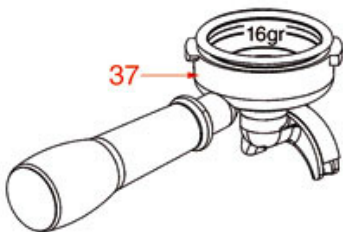

BREW GROUP BAR-BART-CAFÈ-HO-PUB

BAR-BART-CAFÈ-HOTEL

PUB

PAVONI

Position	LF code no.	Description
1	1439003	CAP ø 18 mm FOR BREW GROUP
3	1186414	O-RING 0119 EPDM
4	1186981	FLAT TEFLON GASKET ø 26x22x2 mm
5	1160501	WATER FILTER ø 14x10x12 mm
6	1500530	NOZZLE M5x1 HOLE ø 0.75 mm
7	1186982	FLAT TEFLON GASKET ø 17x13x2 mm
8	1439010	LEVEL CAP ø 1/4"M
9	3060069	S/STEEL HEXAGONAL MEDIUM NUT M8 UNI 5588
10	3528075	S/STEEL OPEN WASHER ø 8 mm UNI 1751
13	1186980	COFFEE GROUP GASKET 73x61x1 mm
14	1455034	S/S SCREW T.C.C.E.I M4x10 UNI 5931
15	1186611	O-RING 02025 RED SILICONE
15	1186612	O-RING 02025 VITON
16	1120330	3-WAY SOLENOID VALVE LUCIFER 240V 50Hz
16	1120332	COIL LUCIFER/PARKER 220/240V 9W 50Hz
16	1120334	3-WAY MECHANICAL COMPONENT LUCIFER
16	1120335	3-WAY SOLENOID VALVE PARKER 230V 50/60Hz
16	1120339	3-WAY MECHANICAL COMPONENT PARKER
16	3120032	COIL PARKER ZB09 9W 220/240V 50/60Hz
18	1186632	FILTER HOLDER GASKET ø 73x57x8 mm
19	1326100	SHOWER HOLDER DIFFUSER
20	1501569	BREW GROUP SPRAY NOZZLE ø 30 mm
21	1081026	SHOWER ø 56.5 mm
21	1081036	SHOWER ø 57.5 mm
22	1528023	S/STEEL CROSS SCREW M5x16 mm UNI 7688
23	1190001	PAPER SEAL ø 73x59x0.8 mm
24	1190002	RUBBER SEAL ø 73x59x1 mm EPDM
28	1449685	SILICONE HOSE ø 6x10 SHORE 60 - 5 m
30	1528031	SHOWER SCREW 5x12 mm UNI 6109
31	1160339	BLIND FILTER
32	1160076	2 CUPS FILTER 16 gr
33	1160075	1 CUP FILTER 7 gr
34	1250101	FILTER BLOCKING SPRING ø 1,00 mm INOX
35	1165041	FILTER HOLDER PAVONI
36	1241700	FILTER HOLDER HANDLE M12
39	1022504	CLOSED SINGLE SPOUT ø 3/8"
40	1022501	SINGLE SPOUT ø 3/8"
41	1022502	DOUBLE SPOUT ø 3/8"
42	1385002	NYLON COFFEE TAMPER ø 50/57 mm
43	1385053	ANODISED ALUMINUM TAMPER ø 58 mm
44	1385600	DYNAMOMETRIC MANUAL COFFEE TAMPER ø 57mm
44	1385602	MANUAL DYNAMOMETRICAL TAMPER ø 57 mm
45	1384003	BLACK SHOWER CLEANING BRUSH
46	1384001	BRUSH FOR COFFEE SHOWER
47	1384002	BRUSH FOR MAINTENANCE
48	1069002	STAINLESS STEEL MEASURING SPOON 20 ml
49	1069001	PLASTIC MEASURING SPOON 20 ml
50	1501008	GROUP SPRINKLER ø 30 mm
51	1081064	SHOWER SCREEN ø 56 mm
52	1528016	ST/STEEL SCREW M6x16 mm