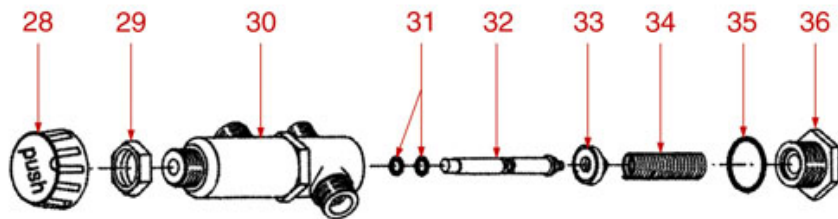

WATER/STEAM/INLET TAPS P1-P3-P90

P1-P3-P90

PAVONI

Position	LF code no.	Description
1	1349364	NUT $\varnothing$ 3/8"
6	1186469	FLAT SILICONE GASKET $\varnothing$ 15x9x5 mm
7	1186323	TEFLON FLAT GASKET $\varnothing$ 24x18x2 mm
8	1186281	TEFLON FLAT GASKET $\varnothing$ 28x23x2 mm
10	1186312	EPDM FLAT GASKET $\varnothing$ 15.5x7.5x4 mm
11	1523431	INLET VALVE
12	1250158	VALVE SPRING $\varnothing$ 14x28 mm
14	1323003	STAINLESS STEEL BALL $\varnothing$ 8 mm
16	1186352	O-RING 02050 EPDM
17	1250534	SPRING $\varnothing$ 12x22 mm
20	1186805	O-RING 0115 EPDM
21	1449840	PIPE NUT $\varnothing$ 3/8"
22	1348851	WATER/STEAM TAP
23	1241414	WATER/STEAM TAP KNOB
24	1241526	STEAM SILK SCREEN PRINT. F. HANDLE
25	1449817	STAINLESS STEEL STEAM PIPE COMPL. $\varnothing$ 8 mm
25	1449818	STEAM PIPE COMPLETE
26	1449816	COMPLEYE S/STEEL WATER PIPE $\varnothing$ 8 mm
27	1186611	O-RING 02025 RED SILICONE
28	1241410	WATER INLET TAP KNOB
29	1349364	NUT $\varnothing$ 3/8"
30	1348313	INLET TAP BODY
31	1186514	O-RING 02015 SILICON
33	1523431	INLET VALVE
34	1250536	SPRING $\varnothing$ 13x42 mm
35	3186181	O-RING 03068 EPDM