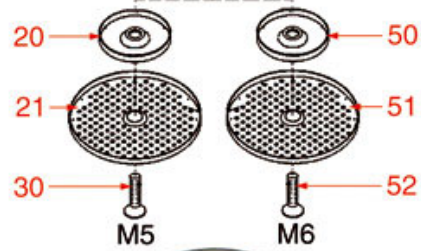

BREW GROUP BAR-BART-CAFÈ-HO-PUB

BAR-BART-CAFÈ-HOTEL

PUB

PAVONI

Position	LF code no.	Description
1	1439003	CAP ø 18 mm FOR BREW GROUP
3	1186414	O-RING 0119 EPDM
4	1186981	FLAT TEFLON GASKET ø 26x22x2 mm
5	1160501	WATER FILTER ø 14x10x12 mm
6	1500530	NOZZLE M5x1 HOLE ø 0.75 mm
7	1186982	FLAT TEFLON GASKET ø 17x13x2 mm
8	1439010	LEVEL CAP ø 1/4"M
9	3060069	S/STEEL HEXAGONAL MEDIUM NUT M8 UNI 5588
10	3528075	S/STEEL OPEN WASHER ø 8 mm UNI 1751
13	1186980	COFFEE GROUP GASKET 73x61x1 mm
14	1455034	S/S SCREW T.C.C.E.I M4x10 UNI 5931
15	1186611	O-RING 02025 RED SILICONE
15	1186612	O-RING 02025 VITON
16	1120330	3-WAY SOLENOID VALVE LUCIFER 240V 50Hz
16	1120332	COIL LUCIFER/PARKER 220/240V 9W 50Hz
16	1120334	3-WAY MECHANICAL COMPONENT LUCIFER
16	1120335	3-WAY SOLENOID VALVE PARKER 230V 50/60Hz
16	1120339	3-WAY MECHANICAL COMPONENT PARKER
16	3120032	COIL PARKER ZB09 9W 220/240V 50/60Hz
18	1186632	FILTER HOLDER GASKET ø 73x57x8 mm
19	1326100	SHOWER HOLDER DIFFUSER
20	1501569	BREW GROUP SPRAY NOZZLE ø 30 mm
21	1081026	SHOWER ø 56.5 mm
21	1081036	SHOWER ø 57.5 mm
22	1528023	S/STEEL CROSS SCREW M5x16 mm UNI 7688
23	1190001	PAPER SEAL ø 73x59x0.8 mm
24	1190002	RUBBER SEAL ø 73x59x1 mm EPDM
28	1449685	SILICONE HOSE ø 6x10 SHORE 60 - 5 m
30	1528031	SHOWER SCREW 5x12 mm UNI 6109
31	1160339	BLIND FILTER
32	1160076	2 CUPS FILTER 16 gr
33	1160075	1 CUP FILTER 7 gr
34	1250101	FILTER BLOCKING SPRING ø 1,00 mm INOX
35	1165041	FILTER HOLDER PAVONI
36	1241700	FILTER HOLDER HANDLE M12
39	1022504	CLOSED SINGLE SPOUT ø 3/8"
40	1022501	SINGLE SPOUT ø 3/8"
41	1022502	DOUBLE SPOUT ø 3/8"
42	1385002	NYLON COFFEE TAMPER ø 50/57 mm
43	1385053	ANODISED ALUMINUM TAMPER ø 58 mm
44	1385600	DYNAMOMETRIC MANUAL COFFEE TAMPER ø 57mm
44	1385602	MANUAL DYNAMOMETRICAL TAMPER ø 57 mm
45	1384003	BLACK SHOWER CLEANING BRUSH
46	1384001	BRUSH FOR COFFEE SHOWER
47	1384002	BRUSH FOR MAINTENANCE
48	1069002	STAINLESS STEEL MEASURING SPOON 20 ml
49	1069001	PLASTIC MEASURING SPOON 20 ml
50	1501008	GROUP SPRINKLER ø 30 mm
51	1081064	SHOWER SCREEN ø 56 mm
52	1528016	ST/STEEL SCREW M6x16 mm