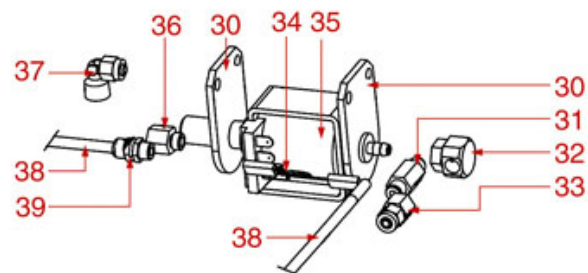

BOILER AND MOTORS MODEL PUB 1GR

PUB1GR

PAVONI

Position	LF code no.	Description
1	1755054	HEATING ELEMENT 1500W 230V
2	1528622	S/S SCREW T.E. M8x16 UNI 5739 DIN 24017
4	1186635	TRIANGULAR GASKET FOR HEATING ELEMENT
5	1186584	TRIANGULAR GASKET FOR HEATING ELEMENT
6	1786006	TRIANGULAR GASKET FOR HEATING ELEMENT
16	1186468	EFLON FLAT GASKET $\varnothing$ 17x12x1.5 mm
20	1186987	WASHER WITH GASKET $\varnothing$ 24x17x2 mm
21	1349014	BOILER FITTING $\varnothing$ 1/2"M-1/2"M
27	1755062	HEATING ELEMENT 1500W 230V
28	1186633	FLAT CARBO GASKET $\varnothing$ 53x42x3 mm
28	3186010	ASBESTOS FREE FLAT GASKET $\varnothing$ 54x42x2 mm
32	1349652	90° FITTING $\varnothing$ 1/8 F
35	1122735	VIBRATORY PUMP EX5 48W 230V 50Hz
38	1449502	TEFLON PIPE $\varnothing$ 4x6 mm - 10 m