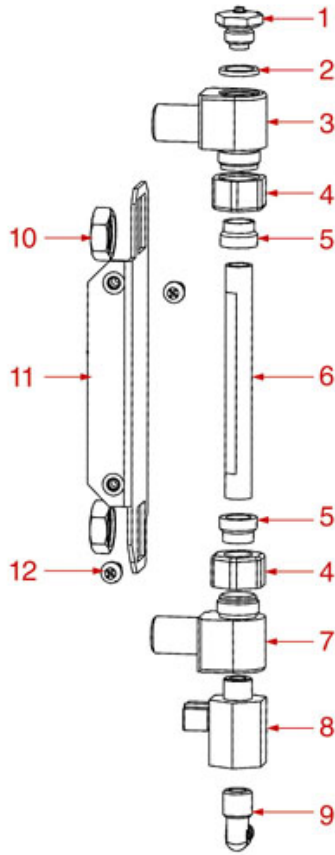

WATER/STEAM/INLET TAPS P1-P3-P90

P1-P3-P90

PAVONI

Position	LF code no.	Description
1	1349364	NUT \varnothing 3/8"
6	1186469	FLAT SILICONE GASKET \varnothing 15x9x5 mm
7	1186323	TEFLON FLAT GASKET \varnothing 24x18x2 mm
8	1186281	TEFLON FLAT GASKET \varnothing 28x23x2 mm
10	1186312	EPDM FLAT GASKET \varnothing 15.5x7.5x4 mm
11	1523431	INLET VALVE
12	1250158	VALVE SPRING \varnothing 14x28 mm
14	1323003	STAINLESS STEEL BALL \varnothing 8 mm
16	1186352	O-RING 02050 EPDM
17	1250534	SPRING \varnothing 12x22 mm
20	1186805	O-RING 0115 EPDM
21	1449840	PIPE NUT \varnothing 3/8"
22	1348851	WATER/STEAM TAP
23	1241414	WATER/STEAM TAP KNOB
24	1241526	STEAM SILK SCREEN PRINT. F. HANDLE
25	1449817	STAINLESS STEEL STEAM PIPE COMPL. \varnothing 8 mm
25	1449818	STEAM PIPE COMPLETE
26	1449816	COMPLEYE S/STEEL WATER PIPE \varnothing 8 mm
27	1186611	O-RING 02025 RED SILICONE
28	1241410	WATER INLET TAP KNOB
29	1349364	NUT \varnothing 3/8"
30	1348313	INLET TAP BODY
31	1186514	O-RING 02015 SILICON
33	1523431	INLET VALVE
34	1250536	SPRING \varnothing 13x42 mm
35	3186181	O-RING 03068 EPDM

LEVEL GAUGES BAR-BART-PUB-PUNO-PDUE-P90

BAR

BART

PUB

PUNO-PDUE-P90

PAVONI

Position	LF code no.	Description
1	1523537	BOILER VALVE \varnothing 1/4"M
2	1186619	COPPER FLAT GASKET \varnothing 18x14x1.5 mm
5	1186226	FLAT EPDM GASKET
6	1520400	LEVEL GLASS \varnothing 12x106 mm SILK-SCREEN PRIN
8	3526699	BALL VALVE \varnothing 1/4" MF
10	1348036	NUT \varnothing 3/8" WRENCH 21x6mm
14	1160519	LEVEL WATER FILTER \varnothing 14 mm
15	1323001	RED LEVEL BALL
16	1520556	LEVEL GLASS \varnothing 12x115 mm SILK-SCREEN PRIN
17	3528106	S.ST.SCREW T.E. M5x16 UNI 5739 DIN 24017
19	1201516	SCREENPRINTED LEVEL GAUGE PLATE
20	1439010	LEVEL CAP \varnothing 1/4"M