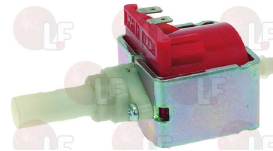

PAVONI 453204

1122737 VIBRATORY PUMP EP5 48W 230V 50Hz
fittings $\varnothing$ 1/8" - $\varnothing$ 6 mm
pressure max 15 bar
water temperature max 20°C
integrated diode (1N 4007P)
lead connector 6.3x0.8 mm
for Coffee machine (DELONGHI) ECOV310AZ - EC155
EC300M - ESAM5400 - ESAM5400EX
for Coffee machine (SPINEL) DUELUX - MINIMINILUX
PINOCCHIO - TOUR - UNOLUX