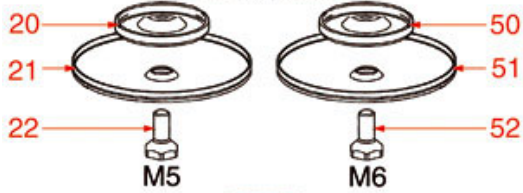

BREW GROUP BAR-BART-CAFÈ-HO-PUB

BAR-BART-CAFÈ-HOTEL

PUB

PAVONI

Position	LF code no.	Description
1	1439003	CAP ø 18 mm FOR BREW GROUP
3	1186414	O-RING 0119 EPDM
4	1186981	FLAT TEFLON GASKET ø 26x22x2 mm
5	1160501	WATER FILTER ø 14x10x12 mm
6	1500530	NOZZLE M5x1 HOLE ø 0.75 mm
7	1186982	FLAT TEFLON GASKET ø 17x13x2 mm
8	1439010	LEVEL CAP ø 1/4"M
9	3060069	S/STEEL HEXAGONAL MEDIUM NUT M8 UNI 5588
10	3528075	S/STEEL OPEN WASHER ø 8 mm UNI 1751
13	1186980	COFFEE GROUP GASKET 73x61x1 mm
14	1455034	S/S SCREW T.C.C.E.I M4x10 UNI 5931
15	1186611	O-RING 02025 RED SILICONE
15	1186612	O-RING 02025 VITON
16	1120330	3-WAY SOLENOID VALVE LUCIFER 240V 50Hz
16	1120332	COIL LUCIFER/PARKER 220/240V 9W 50Hz
16	1120334	3-WAY MECHANICAL COMPONENT LUCIFER
16	1120335	3-WAY SOLENOID VALVE PARKER 230V 50/60Hz
16	1120339	3-WAY MECHANICAL COMPONENT PARKER
16	3120032	COIL PARKER ZB09 9W 220/240V 50/60Hz
18	1186632	FILTER HOLDER GASKET ø 73x57x8 mm
19	1326100	SHOWER HOLDER DIFFUSER
20	1501569	BREW GROUP SPRAY NOZZLE ø 30 mm
21	1081026	SHOWER ø 56.5 mm
21	1081036	SHOWER ø 57.5 mm
22	1528023	S/STEEL CROSS SCREW M5x16 mm UNI 7688
23	1190001	PAPER SEAL ø 73x59x0.8 mm
24	1190002	RUBBER SEAL ø 73x59x1 mm EPDM
28	1449685	SILICONE HOSE ø 6x10 SHORE 60 - 5 m
30	1528031	SHOWER SCREW 5x12 mm UNI 6109
31	1160339	BLIND FILTER
32	1160076	2 CUPS FILTER 16 gr
33	1160075	1 CUP FILTER 7 gr
34	1250101	FILTER BLOCKING SPRING ø 1,00 mm INOX
35	1165041	FILTER HOLDER PAVONI
36	1241700	FILTER HOLDER HANDLE M12
39	1022504	CLOSED SINGLE SPOUT ø 3/8"
40	1022501	SINGLE SPOUT ø 3/8"
41	1022502	DOUBLE SPOUT ø 3/8"
42	1385002	NYLON COFFEE TAMPER ø 50/57 mm
43	1385053	ANODISED ALUMINUM TAMPER ø 58 mm
44	1385600	DYNAMOMETRIC MANUAL COFFEE TAMPER ø 57mm
44	1385602	MANUAL DYNAMOMETRICAL TAMPER ø 57 mm
45	1384003	BLACK SHOWER CLEANING BRUSH
46	1384001	BRUSH FOR COFFEE SHOWER
47	1384002	BRUSH FOR MAINTENANCE
48	1069002	STAINLESS STEEL MEASURING SPOON 20 ml
49	1069001	PLASTIC MEASURING SPOON 20 ml
50	1501008	GROUP SPRINKLER ø 30 mm
51	1081064	SHOWER SCREEN ø 56 mm
52	1528016	ST/STEEL SCREW M6x16 mm