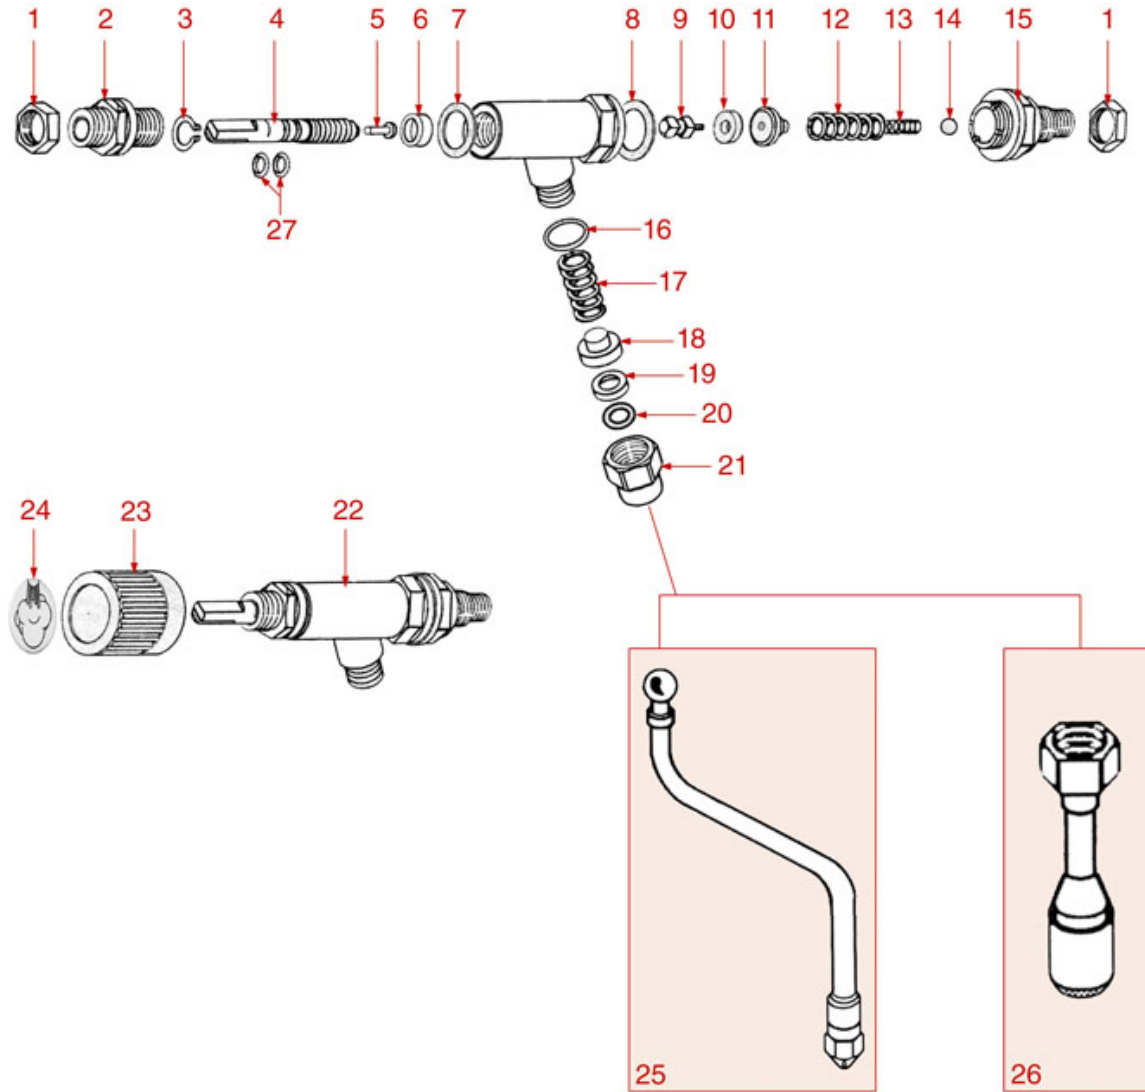

WATER/STEAM/INLET TAPS P1-P3-P90

P1-P3-P90

PAVONI

Position	LF code no.	Description
1	1349364	NUT $\varnothing$ 3/8"
6	1186469	FLAT SILICONE GASKET $\varnothing$ 15x9x5 mm
7	1186323	TEFLON FLAT GASKET $\varnothing$ 24x18x2 mm
8	1186281	TEFLON FLAT GASKET $\varnothing$ 28x23x2 mm
10	1186312	EPDM FLAT GASKET $\varnothing$ 15.5x7.5x4 mm
11	1523431	INLET VALVE
12	1250158	VALVE SPRING $\varnothing$ 14x28 mm
14	1323003	STAINLESS STEEL BALL $\varnothing$ 8 mm
16	1186352	O-RING 02050 EPDM
17	1250534	SPRING $\varnothing$ 12x22 mm
20	1186805	O-RING 0115 EPDM
21	1449840	PIPE NUT $\varnothing$ 3/8"
22	1348851	WATER/STEAM TAP
23	1241414	WATER/STEAM TAP KNOB
24	1241526	STEAM SILK SCREEN PRINT. F. HANDLE
25	1449817	STAINLESS STEEL STEAM PIPE COMPL. $\varnothing$ 8 mm
25	1449818	STEAM PIPE COMPLETE
26	1449816	COMPLEYE S/STEEL WATER PIPE $\varnothing$ 8 mm
27	1186611	O-RING 02025 RED SILICONE
28	1241410	WATER INLET TAP KNOB
29	1349364	NUT $\varnothing$ 3/8"
30	1348313	INLET TAP BODY
31	1186514	O-RING 02015 SILICON
33	1523431	INLET VALVE
34	1250536	SPRING $\varnothing$ 13x42 mm
35	3186181	O-RING 03068 EPDM