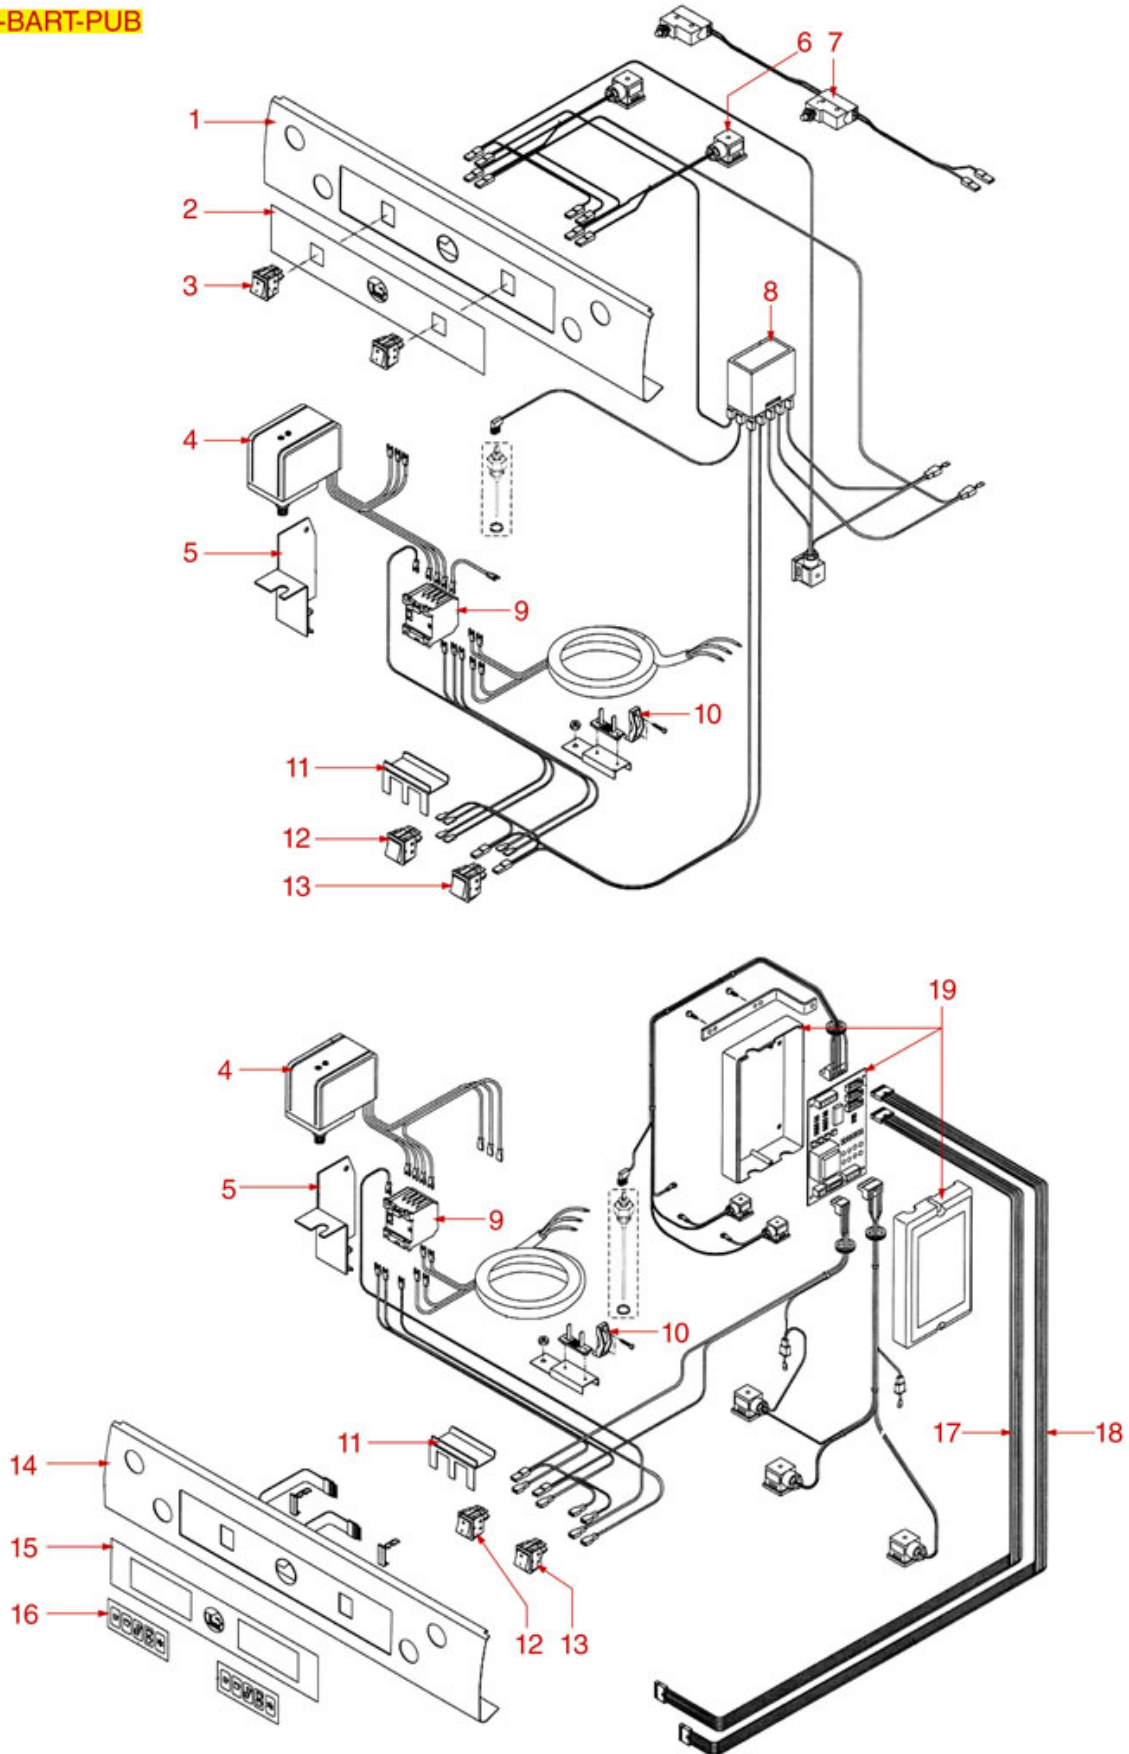

ELECTRICAL PARTS BAR-BART-PUB

BAR-BART-PUB

PAVONI

Position	LF code no.	Description
3	3319934	ORANGE BIPOLAR SWITCH 16A 250V
4	1320531	PRESSURE SWITCH P302/6 3-POLES 30A
8	1341301	LEVEL ADJUSTER NRL30/1E-2C/F 230V
9	1454000	CONTACTOR 230V
12	3319012	GREEN BIPOLAR SWITCH 16A 250V
13	3319090	GREEN BIPOLAR SWITCH 16A 250V
16	1319316	PUSH-BUTTON PANEL MEMBRANE 5 BUTTONS
19	1054022	DOSER CONTROL BOX 2 GROUPS 230V
19	1054037	DOSER CONTROL BOX 3 GROUPS 230V