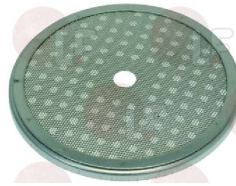

PAVONI 327105

1081036 SHOWER ø 57.5 mm
for Coffee machine (BEZZERA) ELLISSE
for Coffee machine (PAVONI) BART
for Coffee machine (RANCILIO) CLASSE10 - EPOCA