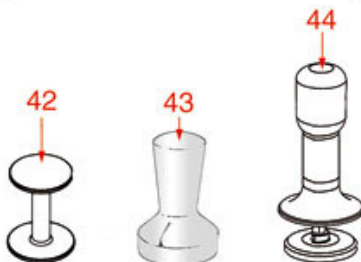

BREW GROUP BAR-BART-CAFÈ-HO-PUB

BAR-BART-CAFÈ-HOTEL

PUB

PAVONI

Position	LF code no.	Description
1	1439003	CAP ø 18 mm FOR BREW GROUP
3	1186414	O-RING 0119 EPDM
4	1186981	FLAT TEFLON GASKET ø 26x22x2 mm
5	1160501	WATER FILTER ø 14x10x12 mm
6	1500530	NOZZLE M5x1 HOLE ø 0.75 mm
7	1186982	FLAT TEFLON GASKET ø 17x13x2 mm
8	1439010	LEVEL CAP ø 1/4"M
9	3060069	S/STEEL HEXAGONAL MEDIUM NUT M8 UNI 5588
10	3528075	S/STEEL OPEN WASHER ø 8 mm UNI 1751
13	1186980	COFFEE GROUP GASKET 73x61x1 mm
14	1455034	S/S SCREW T.C.C.E.I M4x10 UNI 5931
15	1186611	O-RING 02025 RED SILICONE
15	1186612	O-RING 02025 VITON
16	1120330	3-WAY SOLENOID VALVE LUCIFER 240V 50Hz
16	1120332	COIL LUCIFER/PARKER 220/240V 9W 50Hz
16	1120334	3-WAY MECHANICAL COMPONENT LUCIFER
16	1120335	3-WAY SOLENOID VALVE PARKER 230V 50/60Hz
16	1120339	3-WAY MECHANICAL COMPONENT PARKER
16	3120032	COIL PARKER ZB09 9W 220/240V 50/60Hz
18	1186632	FILTER HOLDER GASKET ø 73x57x8 mm
19	1326100	SHOWER HOLDER DIFFUSER
20	1501569	BREW GROUP SPRAY NOZZLE ø 30 mm
21	1081026	SHOWER ø 56.5 mm
21	1081036	SHOWER ø 57.5 mm
22	1528023	S/STEEL CROSS SCREW M5x16 mm UNI 7688
23	1190001	PAPER SEAL ø 73x59x0.8 mm
24	1190002	RUBBER SEAL ø 73x59x1 mm EPDM
28	1449685	SILICONE HOSE ø 6x10 SHORE 60 - 5 m
30	1528031	SHOWER SCREW 5x12 mm UNI 6109
31	1160339	BLIND FILTER
32	1160076	2 CUPS FILTER 16 gr
33	1160075	1 CUP FILTER 7 gr
34	1250101	FILTER BLOCKING SPRING ø 1,00 mm INOX
35	1165041	FILTER HOLDER PAVONI
36	1241700	FILTER HOLDER HANDLE M12
39	1022504	CLOSED SINGLE SPOUT ø 3/8"
40	1022501	SINGLE SPOUT ø 3/8"
41	1022502	DOUBLE SPOUT ø 3/8"
42	1385002	NYLON COFFEE TAMPER ø 50/57 mm
43	1385053	ANODISED ALUMINUM TAMPER ø 58 mm
44	1385600	DYNAMOMETRIC MANUAL COFFEE TAMPER ø 57mm
44	1385602	MANUAL DYNAMOMETRICAL TAMPER ø 57 mm
45	1384003	BLACK SHOWER CLEANING BRUSH
46	1384001	BRUSH FOR COFFEE SHOWER
47	1384002	BRUSH FOR MAINTENANCE
48	1069002	STAINLESS STEEL MEASURING SPOON 20 ml
49	1069001	PLASTIC MEASURING SPOON 20 ml
50	1501008	GROUP SPRINKLER ø 30 mm
51	1081064	SHOWER SCREEN ø 56 mm
52	1528016	ST/STEEL SCREW M6x16 mm