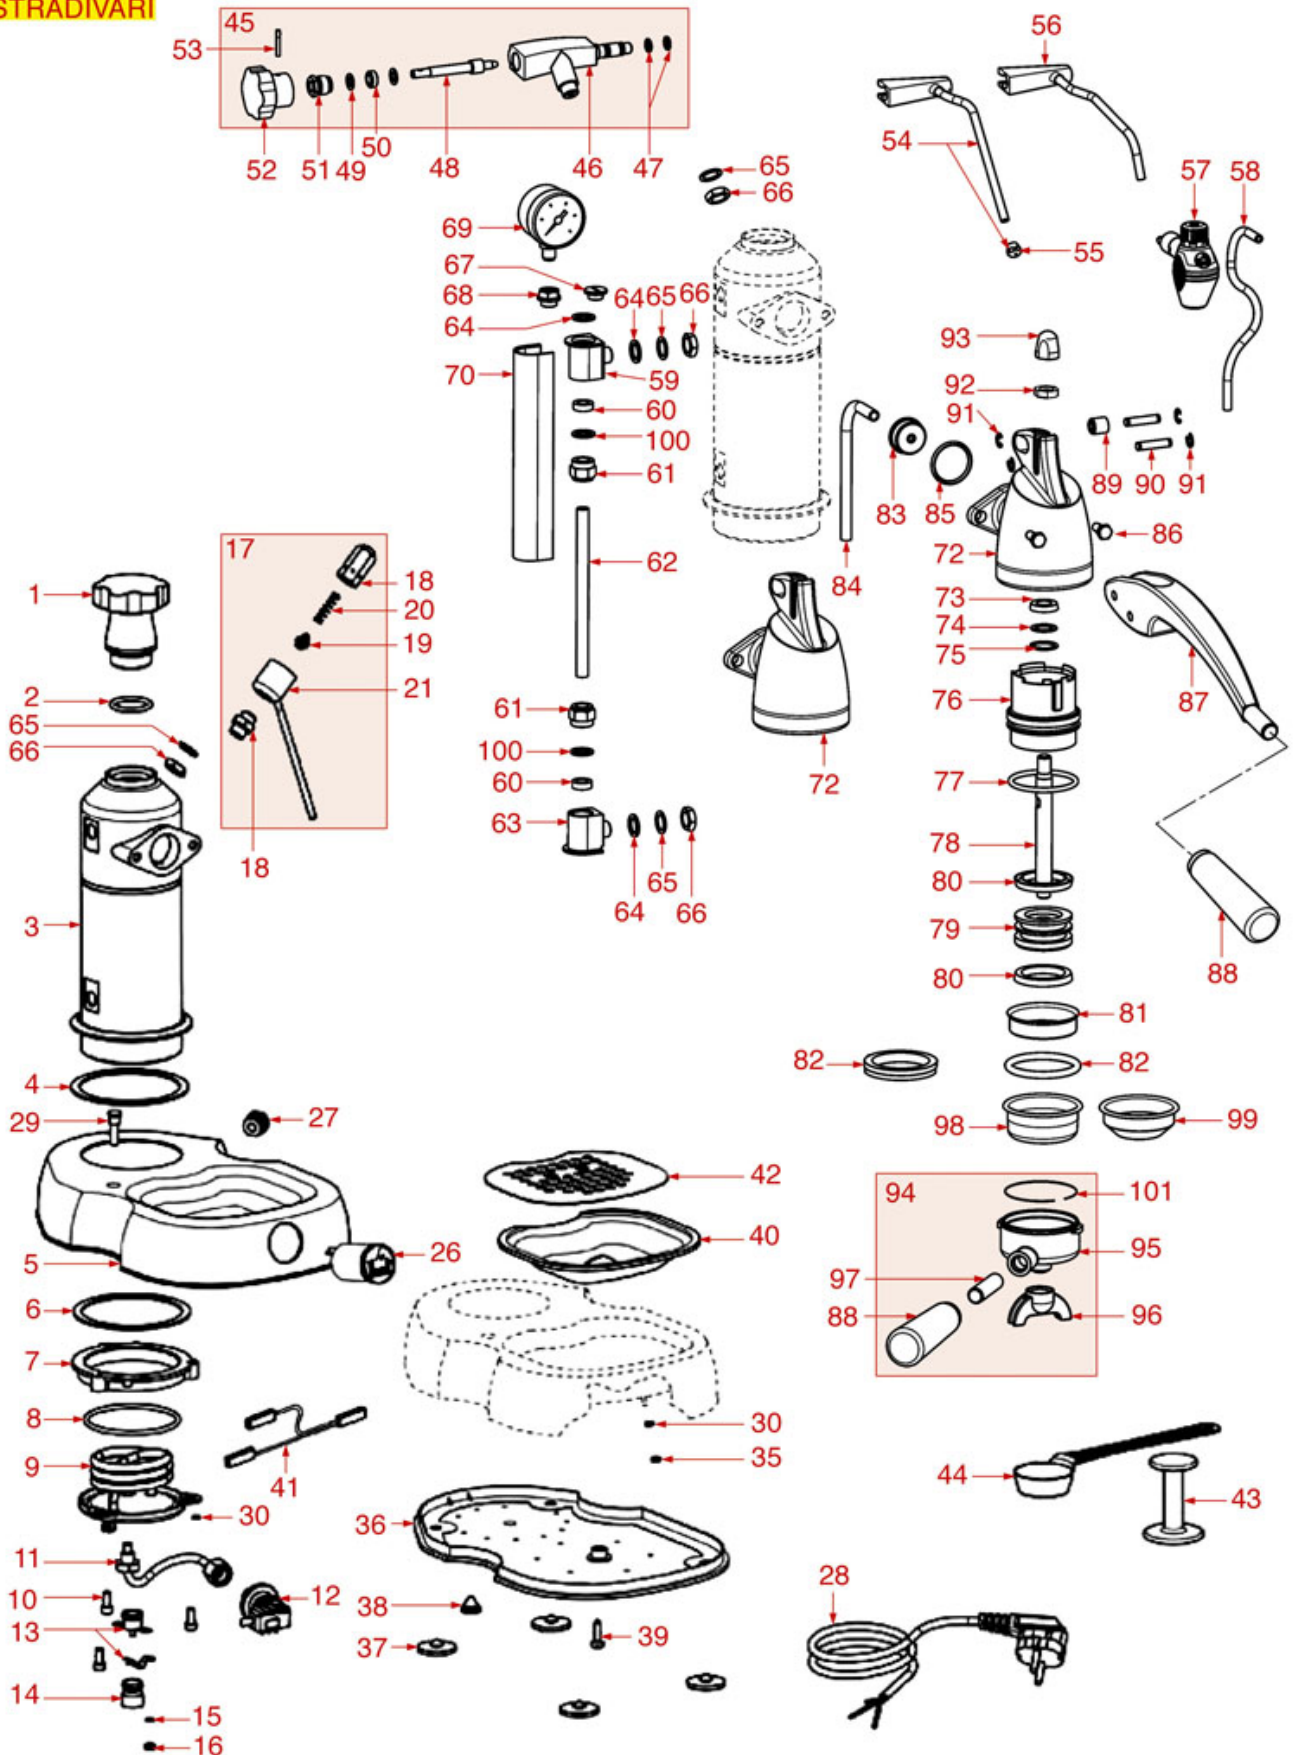

COFFEE MACHINE MOD.STRADIVARI

STRADIVARI

PAVONI

Position	LF code no.	Description
1	1241056	BLACK BOILER CAP
1	5032438	WOOD BOILER CAP
2	1186480	EPDM O RING 04112
4	1186483	BOILER GASKET $\varnothing$ 93x80x2 mm
4	5034917	BOILER GASKET $\varnothing$ 104x80x2 mm
6	1186483	BOILER GASKET $\varnothing$ 93x80x2 mm
8	1186641	O-RING 0176 EPDM
9	1755050	HEATING ELEMENT 920/1000W 230/240V
9	1755166	HEATING ELEMENT 1000W 110V
10	1184012	S/STEEL SCREW T.C.C.E.I. M5x10 UNI 5931
11	1449122	PRESSURE SWITCH PIPE
12	1320002	PRESSURE SWITCH 0.5-1.2 BAR 1/4"
13	1443007	CONTACT THERMOSTAT 127°C 16A 250V
15	3528004	HEXAGONAL SCREW WASHER M4 - 100 PCS
16	3528003	BRASS NUT M4 - 100 PIECES
18	1523025	BOILER VALVE M12
19	1523013	SMALL VALVE FOR BOILER VALVE
20	1250042	SPRING $\varnothing$ 7x26 mm FOR VALVE
21	5029648	CHROME-PLATED CONDENSATE TRAY
27	5008195	SELF-LOCKING GROMMET
37	1313003	FOOT $\varnothing$ 30 mm
43	5008205	NYLON TAMPER $\varnothing$ 38/48 mm TYPE FAMILY
44	1069001	PLASTIC MEASURING SPOON 20 ml
47	1186435	O-RING 106 VITON
48	5027689	STEAM TAP PIN
49	1528029	BRASS WASHER $\varnothing$ 12x7x1 mm
50	1186474	FLAT NBR GASKET $\varnothing$ 12x7x5 mm
52	1241114	STEAM TAP KNOB
53	3053132	CLASP $\varnothing$ 3x22 mm
58	1449681	SILICONE HOSE $\varnothing$ 4x7 SHORE 60 - 5 m
60	1186469	FLAT SILICONE GASKET $\varnothing$ 15x9x5 mm
61	1201017	RING NUT FOR LEVEL GLASS
62	1520007	LEVEL GLASS $\varnothing$ 9x132 mm
64	1186468	EFLON FLAT GASKET $\varnothing$ 17x12x1.5 mm
65	1528025	BRASS WASHER $\varnothing$ 17x12x1 mm
66	1528027	NUT M12
68	1349045	PRESSURE GAUGE FITTING
69	1245015	BOILER PRESSURE GAUGE $\varnothing$ 41 mm 0÷2.5 bar
70	1201016	PROTECTION FOR LEVEL GLASS
73	1186470	LIP SEAL $\varnothing$ 21x11x4.5 mm
74	1528024	BORED WASHER
75	1348050	STAINLESS ST.SPRING RING J-20 UNI 7437
76	5029493	JACKET FOR COFFEE GROUP
77	1186087	O-RING 0152 EPDM
78	5501148	PISTON TIE ROD FOR GROUP
79	1321002	PISTON FOR LEVER GROUP
80	1186467	LIP SEAL $\varnothing$ 44x36x5.5 mm
81	1081020	SHOWER $\varnothing$ 54 mm
82	1186465	FILTER HOLDER GASKET $\varnothing$ 60x50x5.5 mm
82	5051838	GASKET FOR FILTER HOLDER $\varnothing$ 60x50x5.5 mm
83	5501139	DELIVERY GROUP CAP WITH JACKET
84	5027687	SUCTION PIPE
85	3186247	O-RING 03112 EPDM
88	1241055	FILTER HOLDER KNOB M12
89	1192015	ARTICULATION BUSHING
90	1324092	FORK PIN
91	1250023	STAINLESS STEEL CIRCLIP RA-5 UNI 7437
94	1165018	2 CUPS FILTER HOLDER ASSEMBLY PAVONI/GA
96	1022524	DOUBLE SPOUT $\varnothing$ 3/8"
98	1160013	2 CUPS FILTER
99	1160113	1 CUP FILTER
100	1528028	WASHER $\varnothing$ 14.5x9.5x1.5 mm FOR LEVEL
101	5033397	FILTER LOCKING SPRING $\varnothing$ 1 mm STAIN.STEEL