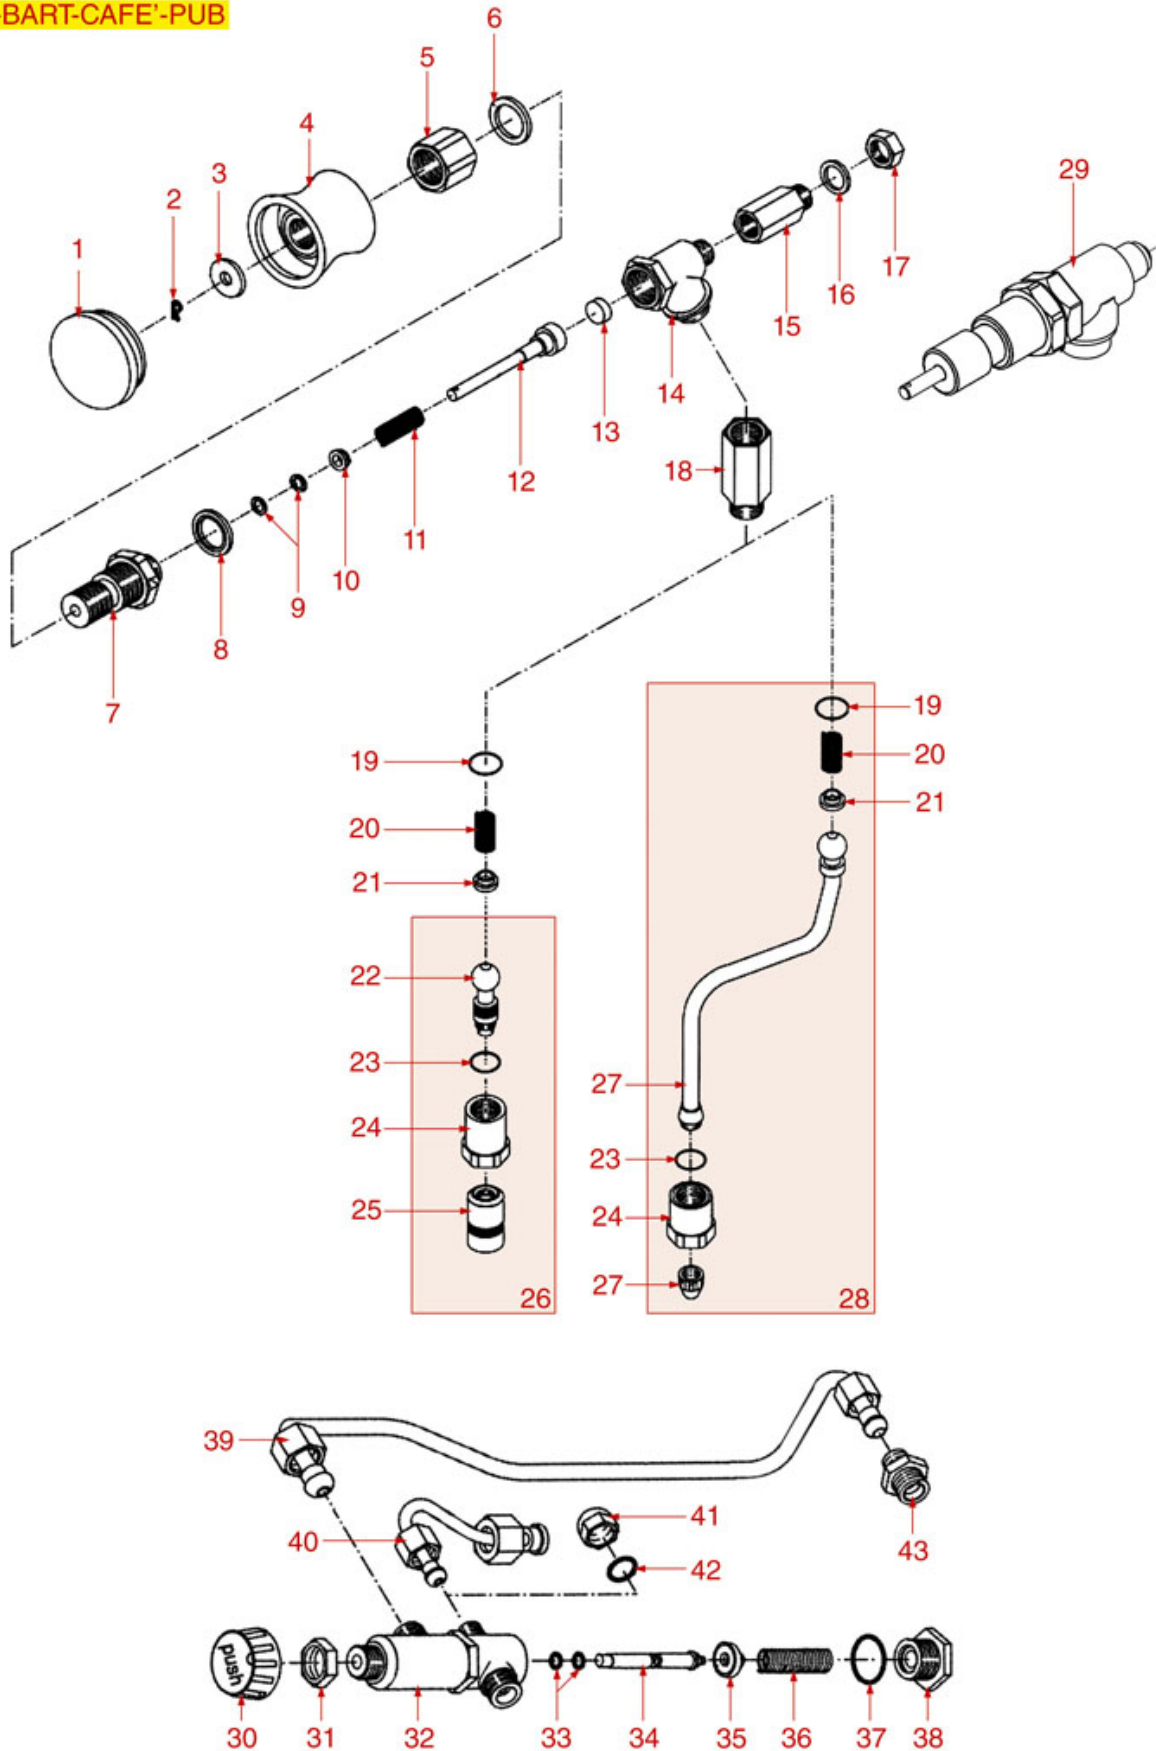

WATER/STEAM/INLET TAPS BAR-PUB

BAR-BART-CAFE'-PUB

PAVONI

Position	LF code no.	Description
1	1241412	STEAM CAP FOR KNOB
1	1241613	WATER CAP FOR KNOB
2	5030208	PIN $\varnothing$ 1.5 mm FOR TAP
4	1241157	STEAM/WATER TAP KNOB
7	1349406	TAP PIN
7	1349471	TAP PIN
8	1186171	ROUND COPPER GASKET $\varnothing$ 22x16.5x2.2 mm
9	1186854	O-RING EPDM R5
10	1186244	SPRING BUSHING
11	1250415	TAP SPRING $\varnothing$ 10x32 mm
12	1324066	TAP SPINDLE
13	1186442	BLIND GASKET $\varnothing$ 12x5.8 mm SILICONE
17	1349362	NUT $\varnothing$ 1/4"
19	1186352	O-RING 02050 EPDM
20	1250534	SPRING $\varnothing$ 12x22 mm
21	1186988	STEAM TAP JOINT BUSHING
22	1449452	FITTING FOR WATER PIPE
23	1186805	O-RING 0115 EPDM
24	1349367	WATER/STEAM PIPE COUPLING
25	1449453	WATER PIPE NOZZLE
26	1449391	COMPLETE WATER PIPE
28	1449451	STEAM PIPE COMPLETE
29	1348311	WATER/STEAM TAP
30	1241410	WATER INLET TAP KNOB
31	1349364	NUT $\varnothing$ 3/8"
32	1348313	INLET TAP BODY
33	1186514	O-RING 02015 SILICON
34	1324106	TAP SPINDLE PUB/BAR
35	1523431	INLET VALVE
36	1250536	SPRING $\varnothing$ 13x42 mm
37	3186181	O-RING 03068 EPDM
41	1439021	CAP $\varnothing$ 1/4"F HEIGHT 14 mm NUT 16 mm
43	1349112	FITTING $\varnothing$ 1/4"M-3/8"M