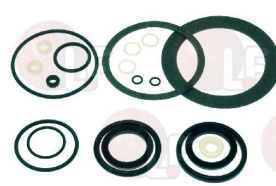

1786200 SET OF EUROPICCOLA GASKETS
for machines with sheathed groups
for machines without sheathed group

PAVONI 394607

PAVONI 394608

PAVONI 394614

1786201 SET OF PROFESSIONAL GASKETS
for machines with sheathed groups
for machines without sheathed group