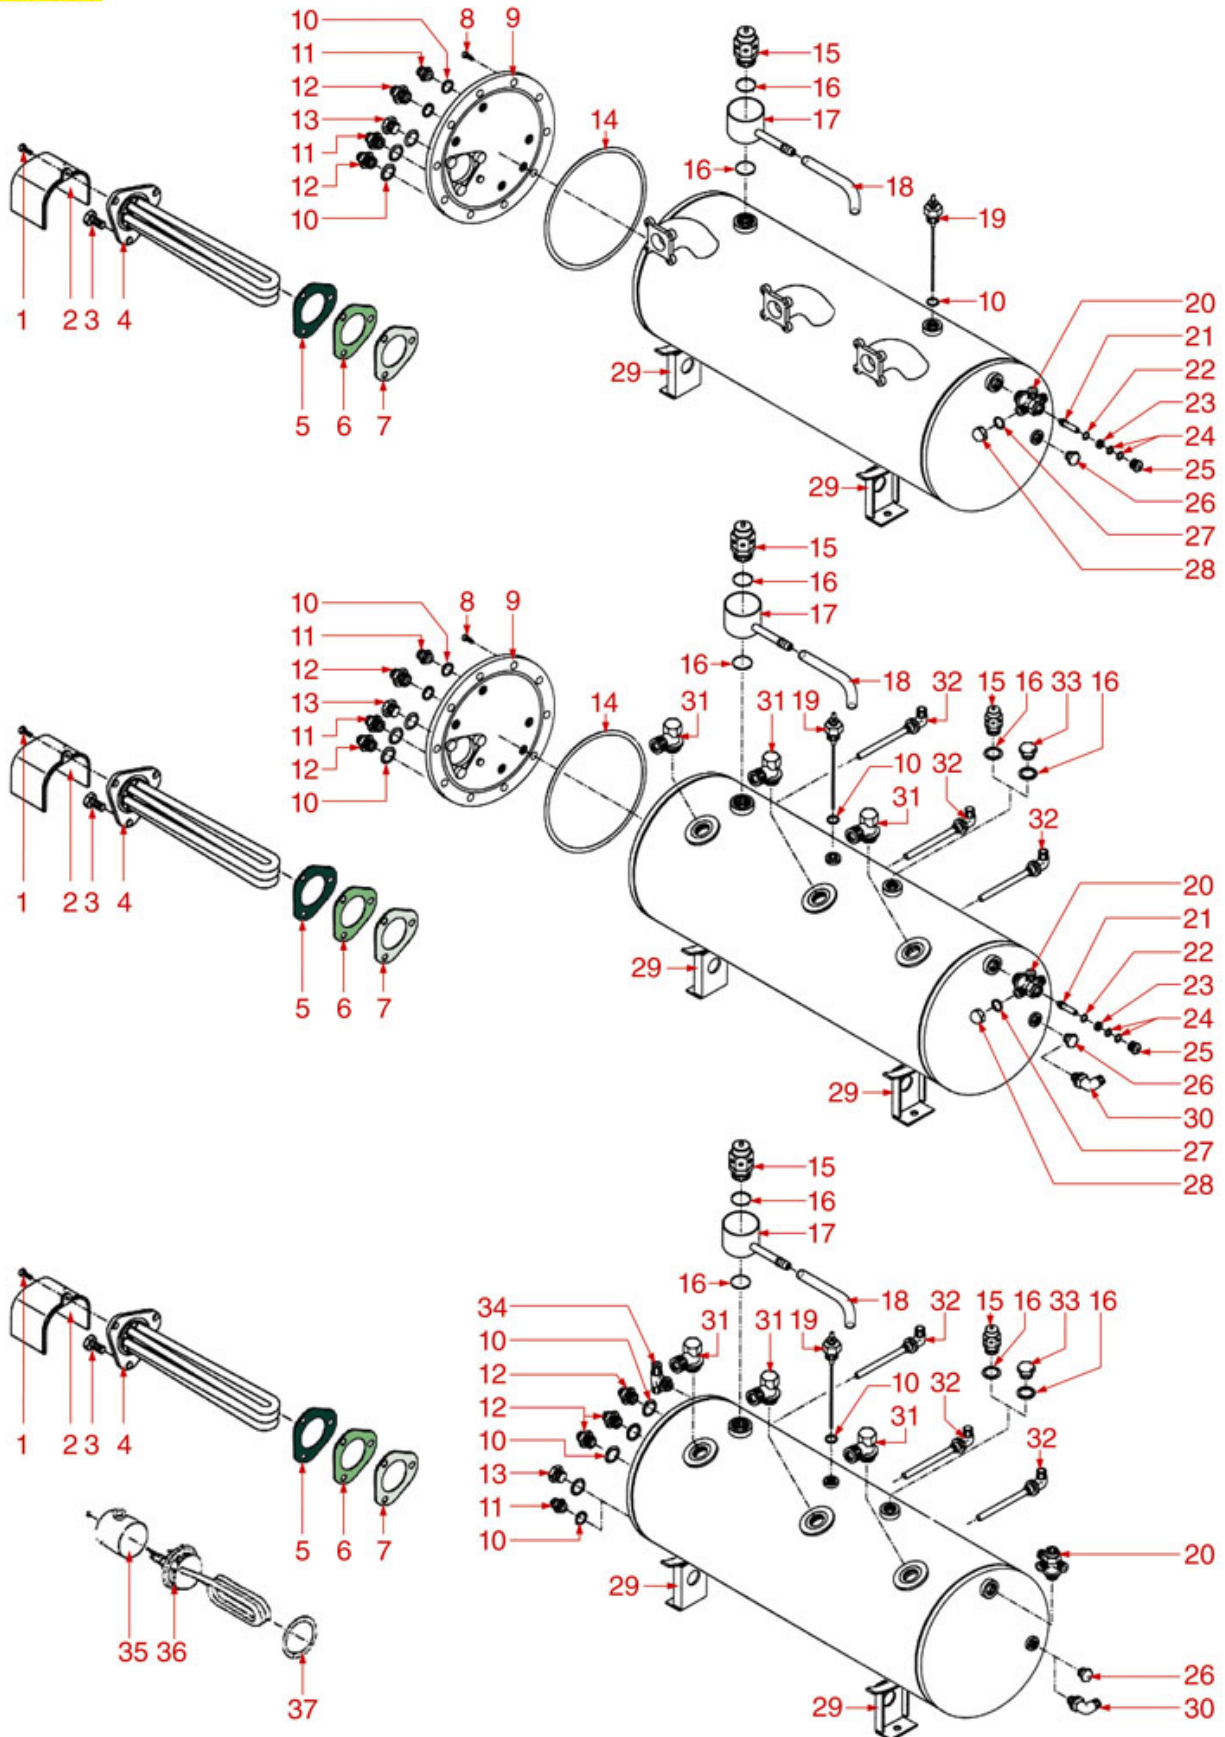

BOILERS MODEL BAR-BART

BAR-BART

PAVONI

Position	LF code no.	Description
3	1528622	S/S SCREW T.E. M8x16 UNI 5739 DIN 24017
4	1755056	HEATING ELEMENT 4000/4760W 220/240V
5	1186635	TRIANGULAR GASKET FOR HEATING ELEMENT
6	1186584	TRIANGULAR GASKET FOR HEATING ELEMENT
7	1786006	TRIANGULAR GASKET FOR HEATING ELEMENT
8	9528001	STAINLESS STEEL SCREW T.E.M10x25 UNI5739
10	1186987	WASHER WITH GASKET \varnothing 24x17x2 mm
11	1349112	FITTING \varnothing 1/4"M-3/8"M
12	1349103	FITTING \varnothing 3/8"M-3/8"M
13	1439023	BOILER CAP \varnothing 3/8"M
14	1186479	BOILER GASKET \varnothing 184x170x2 mm
15	1523054	BOILER VALVE \varnothing 3/8"M
16	1186981	FLAT TEFLON GASKET \varnothing 26x22x2 mm
17	1527536	SAFETY VALVE DRAIN TUB
18	1449682	SILICONE HOSE \varnothing 5x8 SHORE 60 - 10 m
19	1341750	LEVEL PROBE \varnothing 1/4"M-125 mm
22	1528029	BRASS WASHER \varnothing 12x7x1 mm
24	1528029	BRASS WASHER \varnothing 12x7x1 mm
26	1439010	LEVEL CAP \varnothing 1/4"M
28	1439021	CAP \varnothing 1/4"F HEIGHT 14 mm NUT 16 mm
31	1349014	BOILER FITTING \varnothing 1/2"M-1/2"M
32	1449450	INJECTOR PIPE
37	1186633	FLAT CARBO GASKET \varnothing 53x42x3 mm