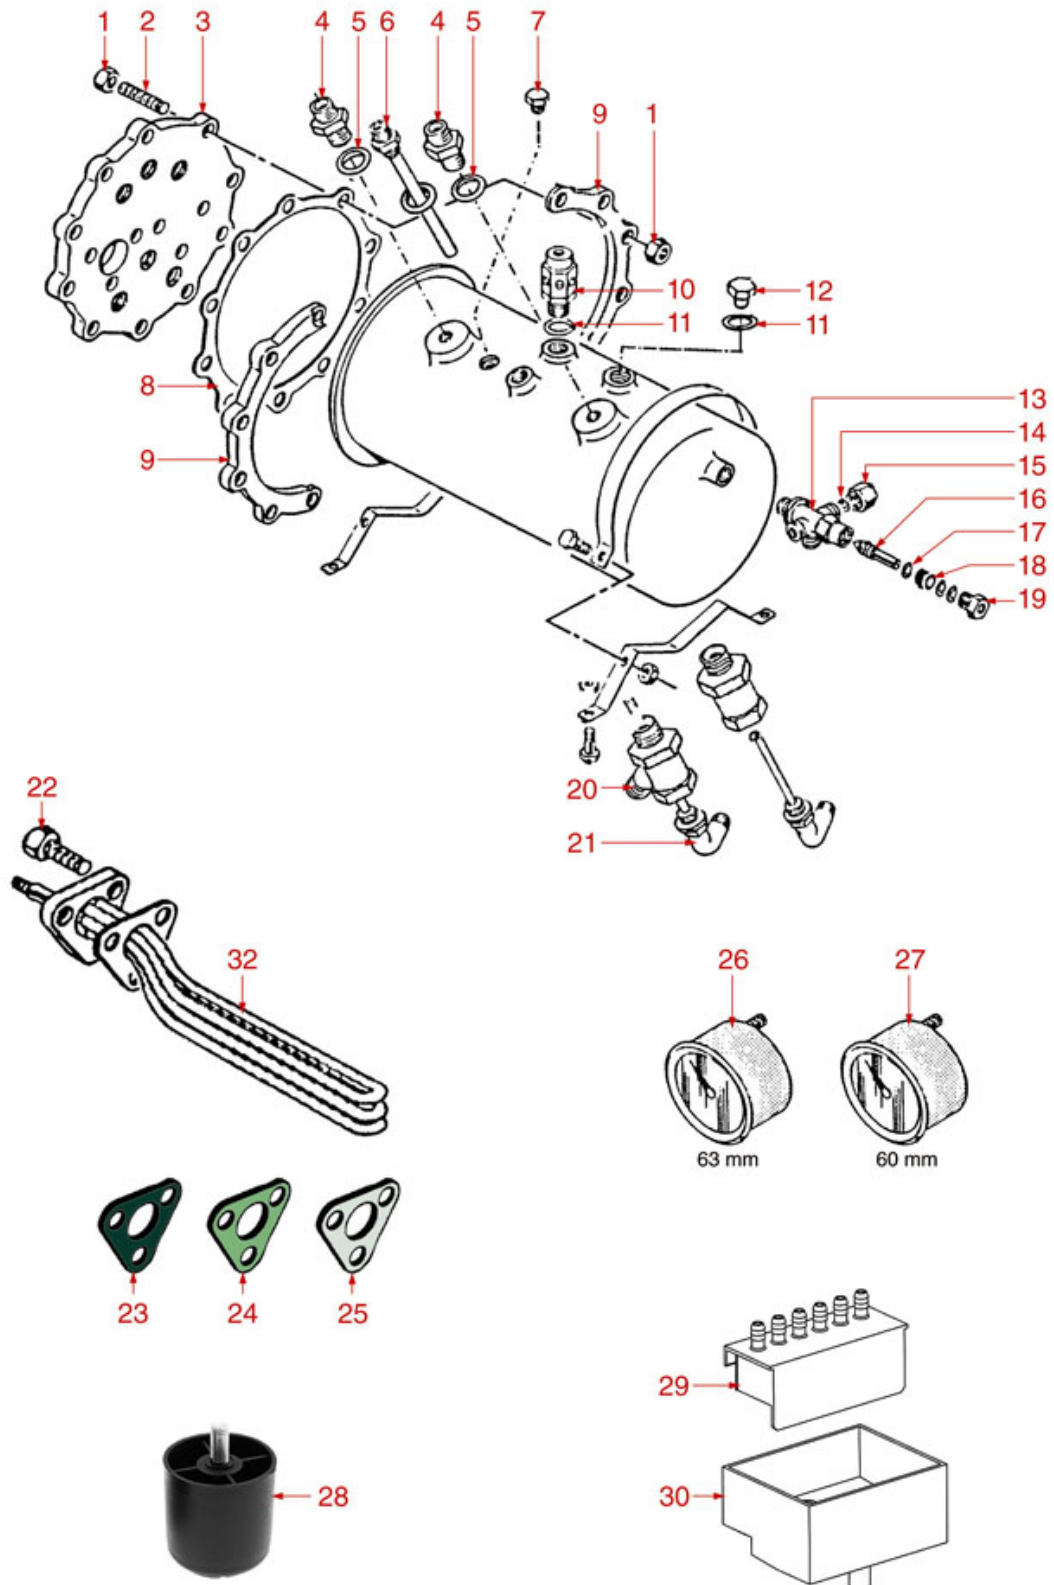

BOILERS MODEL PUNO-PTRE-P90

P UNO-P TRE-P90

PAVONI

Position	LF code no.	Description
1	3060054	ST.STEEL HEXAGONAL NORM.NUT M10 UNI 5588
4	1349100	PUMP CONNECTION $\varnothing$ 3/8"CONIC-3/8" STRAIGH
5	1186987	WASHER WITH GASKET $\varnothing$ 24x17x2 mm
7	1439023	BOILER CAP $\varnothing$ 3/8"M
8	1186478	BOILER GASKET $\varnothing$ 235x200x3 mm
10	1523054	BOILER VALVE $\varnothing$ 3/8"M
11	1186171	ROUND COPPER GASKET $\varnothing$ 22x16.5x2.2 mm
15	1439021	CAP $\varnothing$ 1/4"F HEIGHT 14 mm NUT 16 mm
17	1528029	BRASS WASHER $\varnothing$ 12x7x1 mm
22	1528622	S/S SCREW T.E. M8x16 UNI 5739 DIN 24017
23	1186635	TRIANGULAR GASKET FOR HEATING ELEMENT
24	1186584	TRIANGULAR GASKET FOR HEATING ELEMENT
25	1786006	TRIANGULAR GASKET FOR HEATING ELEMENT
28	1313511	FOOT $\varnothing$ 60x60 mm M10
30	1527537	DRAIN TRAY
32	1755161	HEATING ELEMENT 3000W 230/380V
32	1755162	HEATING ELEMENT 4000W 220/380V