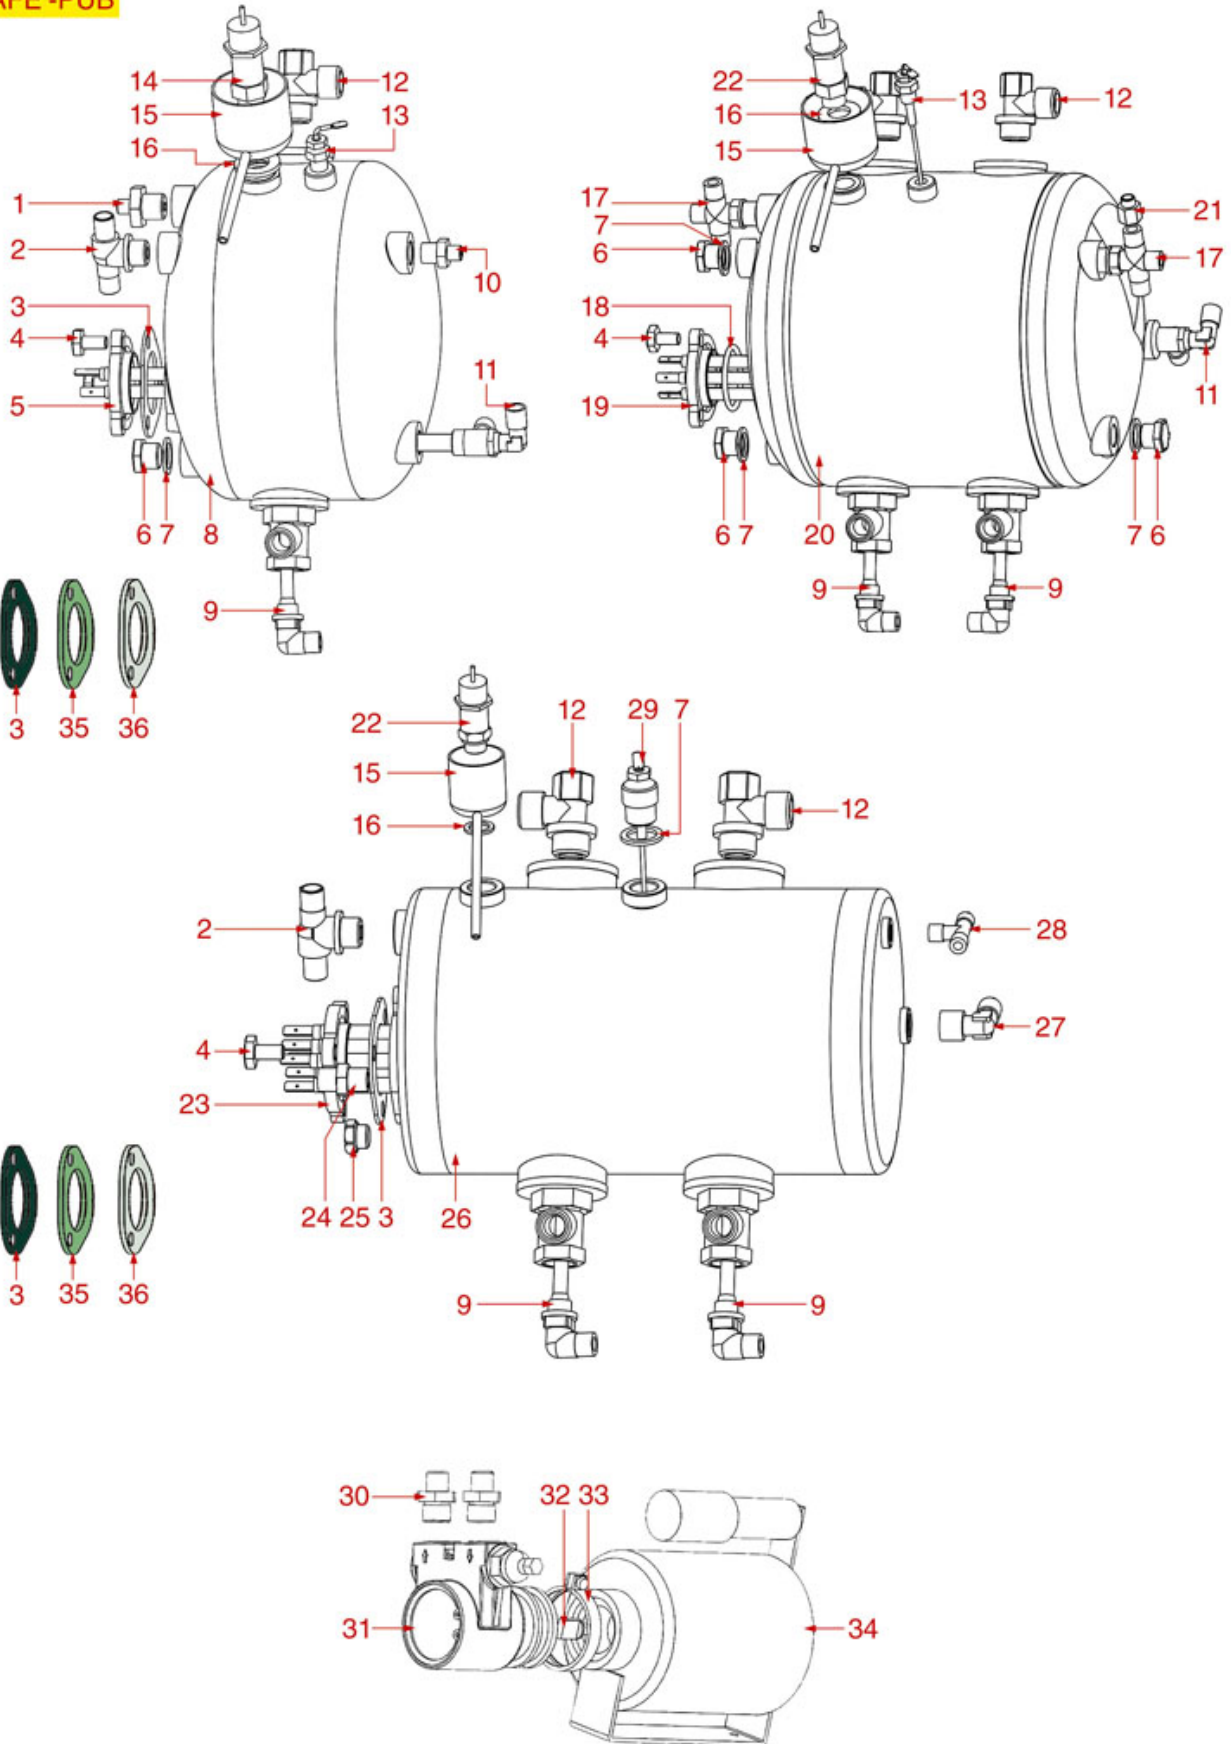

BOILERS AND MOTORS MODEL CAFE/PUB

CAFE'-PUB

PAVONI

Position	LF code no.	Description
3	1186635	TRIANGULAR GASKET FOR HEATING ELEMENT
4	1528622	S/S SCREW T.E. M8x16 UNI 5739 DIN 24017
5	1755054	HEATING ELEMENT 1500W 230V
6	1439023	BOILER CAP $\varnothing$ 3/8"M
7	1186987	WASHER WITH GASKET $\varnothing$ 24x17x2 mm
9	1449450	INJECTOR PIPE
10	1349111	FITTING $\varnothing$ 1/8"M 1/4"M
12	1349014	BOILER FITTING $\varnothing$ 1/2"M-1/2"M
16	1186620	COPPER FLAT GASKET $\varnothing$ 22x17x1.5 mm
18	3186238	O-RING 0146 EPDM
19	1755055	HEATING ELEMENT 2630/3130W 220/240V
21	1349126	NICKEL-PLATED FITTING $\varnothing$ 1/8"M-1/8"F
22	1523054	BOILER VALVE $\varnothing$ 3/8"M
23	1755163	HEATING ELEMENT 3000W 230/380V
24	1349102	FITTING $\varnothing$ 1/4"M-1/4"M
25	1439010	LEVEL CAP $\varnothing$ 1/4"M
30	1349112	FITTING $\varnothing$ 1/4"M-3/8"M
31	1330024	ROTARY VANE PUMP PROCON $\varnothing$ 3/8" NPT
33	1168011	STAINLESS STEEL CLAMP FOR FLANGE PUMP
34	1240212	RPM MOTOR WITH CLAMP CONNECT. 100W 230V
35	1186584	TRIANGULAR GASKET FOR HEATING ELEMENT
36	1786006	TRIANGULAR GASKET FOR HEATING ELEMENT