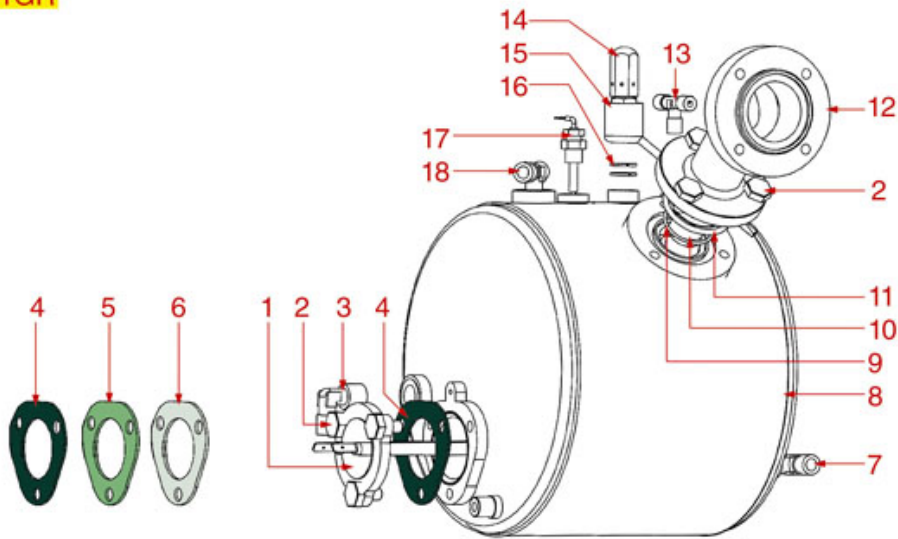

BOILER AND MOTORS MODEL PUB 1GR

PUB1GR

PAVONI

Position	LF code no.	Description
1	1755054	HEATING ELEMENT 1500W 230V
2	1528622	S/S SCREW T.E. M8x16 UNI 5739 DIN 24017
4	1186635	TRIANGULAR GASKET FOR HEATING ELEMENT
5	1186584	TRIANGULAR GASKET FOR HEATING ELEMENT
6	1786006	TRIANGULAR GASKET FOR HEATING ELEMENT
16	1186468	EFLON FLAT GASKET $\varnothing$ 17x12x1.5 mm
20	1186987	WASHER WITH GASKET $\varnothing$ 24x17x2 mm
21	1349014	BOILER FITTING $\varnothing$ 1/2"M-1/2"M
27	1755062	HEATING ELEMENT 1500W 230V
28	1186633	FLAT CARBO GASKET $\varnothing$ 53x42x3 mm
28	3186010	ASBESTOS FREE FLAT GASKET $\varnothing$ 54x42x2 mm
32	1349652	90° FITTING $\varnothing$ 1/8 F
35	1122735	VIBRATORY PUMP EX5 48W 230V 50Hz
38	1449502	TEFLON PIPE $\varnothing$ 4x6 mm - 10 m