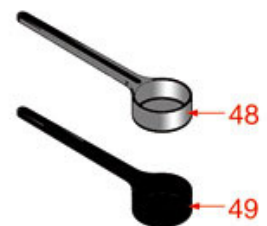

BREW GROUP BAR-BART-CAFÈ-HO-PUB

BAR-BART-CAFÈ-HOTEL

PUB

PAVONI

Position	LF code no.	Description
1	1439003	CAP ø 18 mm FOR BREW GROUP
3	1186414	O-RING 0119 EPDM
4	1186981	FLAT TEFLON GASKET ø 26x22x2 mm
5	1160501	WATER FILTER ø 14x10x12 mm
6	1500530	NOZZLE M5x1 HOLE ø 0.75 mm
7	1186982	FLAT TEFLON GASKET ø 17x13x2 mm
8	1439010	LEVEL CAP ø 1/4"M
9	3060069	S/STEEL HEXAGONAL MEDIUM NUT M8 UNI 5588
10	3528075	S/STEEL OPEN WASHER ø 8 mm UNI 1751
13	1186980	COFFEE GROUP GASKET 73x61x1 mm
14	1455034	S/S SCREW T.C.C.E.I M4x10 UNI 5931
15	1186611	O-RING 02025 RED SILICONE
15	1186612	O-RING 02025 VITON
16	1120330	3-WAY SOLENOID VALVE LUCIFER 240V 50Hz
16	1120332	COIL LUCIFER/PARKER 220/240V 9W 50Hz
16	1120334	3-WAY MECHANICAL COMPONENT LUCIFER
16	1120335	3-WAY SOLENOID VALVE PARKER 230V 50/60Hz
16	1120339	3-WAY MECHANICAL COMPONENT PARKER
16	3120032	COIL PARKER ZB09 9W 220/240V 50/60Hz
18	1186632	FILTER HOLDER GASKET ø 73x57x8 mm
19	1326100	SHOWER HOLDER DIFFUSER
20	1501569	BREW GROUP SPRAY NOZZLE ø 30 mm
21	1081026	SHOWER ø 56.5 mm
21	1081036	SHOWER ø 57.5 mm
22	1528023	S/STEEL CROSS SCREW M5x16 mm UNI 7688
23	1190001	PAPER SEAL ø 73x59x0.8 mm
24	1190002	RUBBER SEAL ø 73x59x1 mm EPDM
28	1449685	SILICONE HOSE ø 6x10 SHORE 60 - 5 m
30	1528031	SHOWER SCREW 5x12 mm UNI 6109
31	1160339	BLIND FILTER
32	1160076	2 CUPS FILTER 16 gr
33	1160075	1 CUP FILTER 7 gr
34	1250101	FILTER BLOCKING SPRING ø 1,00 mm INOX
35	1165041	FILTER HOLDER PAVONI
36	1241700	FILTER HOLDER HANDLE M12
39	1022504	CLOSED SINGLE SPOUT ø 3/8"
40	1022501	SINGLE SPOUT ø 3/8"
41	1022502	DOUBLE SPOUT ø 3/8"
42	1385002	NYLON COFFEE TAMPER ø 50/57 mm
43	1385053	ANODISED ALUMINUM TAMPER ø 58 mm
44	1385600	DYNAMOMETRIC MANUAL COFFEE TAMPER ø 57mm
44	1385602	MANUAL DYNAMOMETRICAL TAMPER ø 57 mm
45	1384003	BLACK SHOWER CLEANING BRUSH
46	1384001	BRUSH FOR COFFEE SHOWER
47	1384002	BRUSH FOR MAINTENANCE
48	1069002	STAINLESS STEEL MEASURING SPOON 20 ml
49	1069001	PLASTIC MEASURING SPOON 20 ml
50	1501008	GROUP SPRINKLER ø 30 mm
51	1081064	SHOWER SCREEN ø 56 mm
52	1528016	ST/STEEL SCREW M6x16 mm