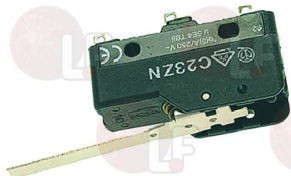

PAVONI 0ENE05017

Suitable for:

PAVONI

Suitable for:

1240818 MICROSWITCH 16A 250V
for SOSOLMATIC EXTRACTOR J15-J20

PAVONI 440013

Motors

1240702 MOTOR RPM WITH CLAMP CONNECTION 165W
model 11002728
power 165W 220V 50Hz
capacitor 10 µf
for rotary vane pump
for Coffee machine (ASTORIA CMA) ARGENTA - BRAVA
COMPACT - DIVINA
for Coffee machine (AZKOYEN) AZ04 - VIENNA
for Coffee machine (BEZZERA) ELLISSE
for Coffee machine (VIBIEMME) CHIMAERA - CUBO
DOSAPLUS - EVOLUTION - KOMETA - LOLLO
MERCURY - MINIMAX - REPLICCA - REVOLUTION
SILVER