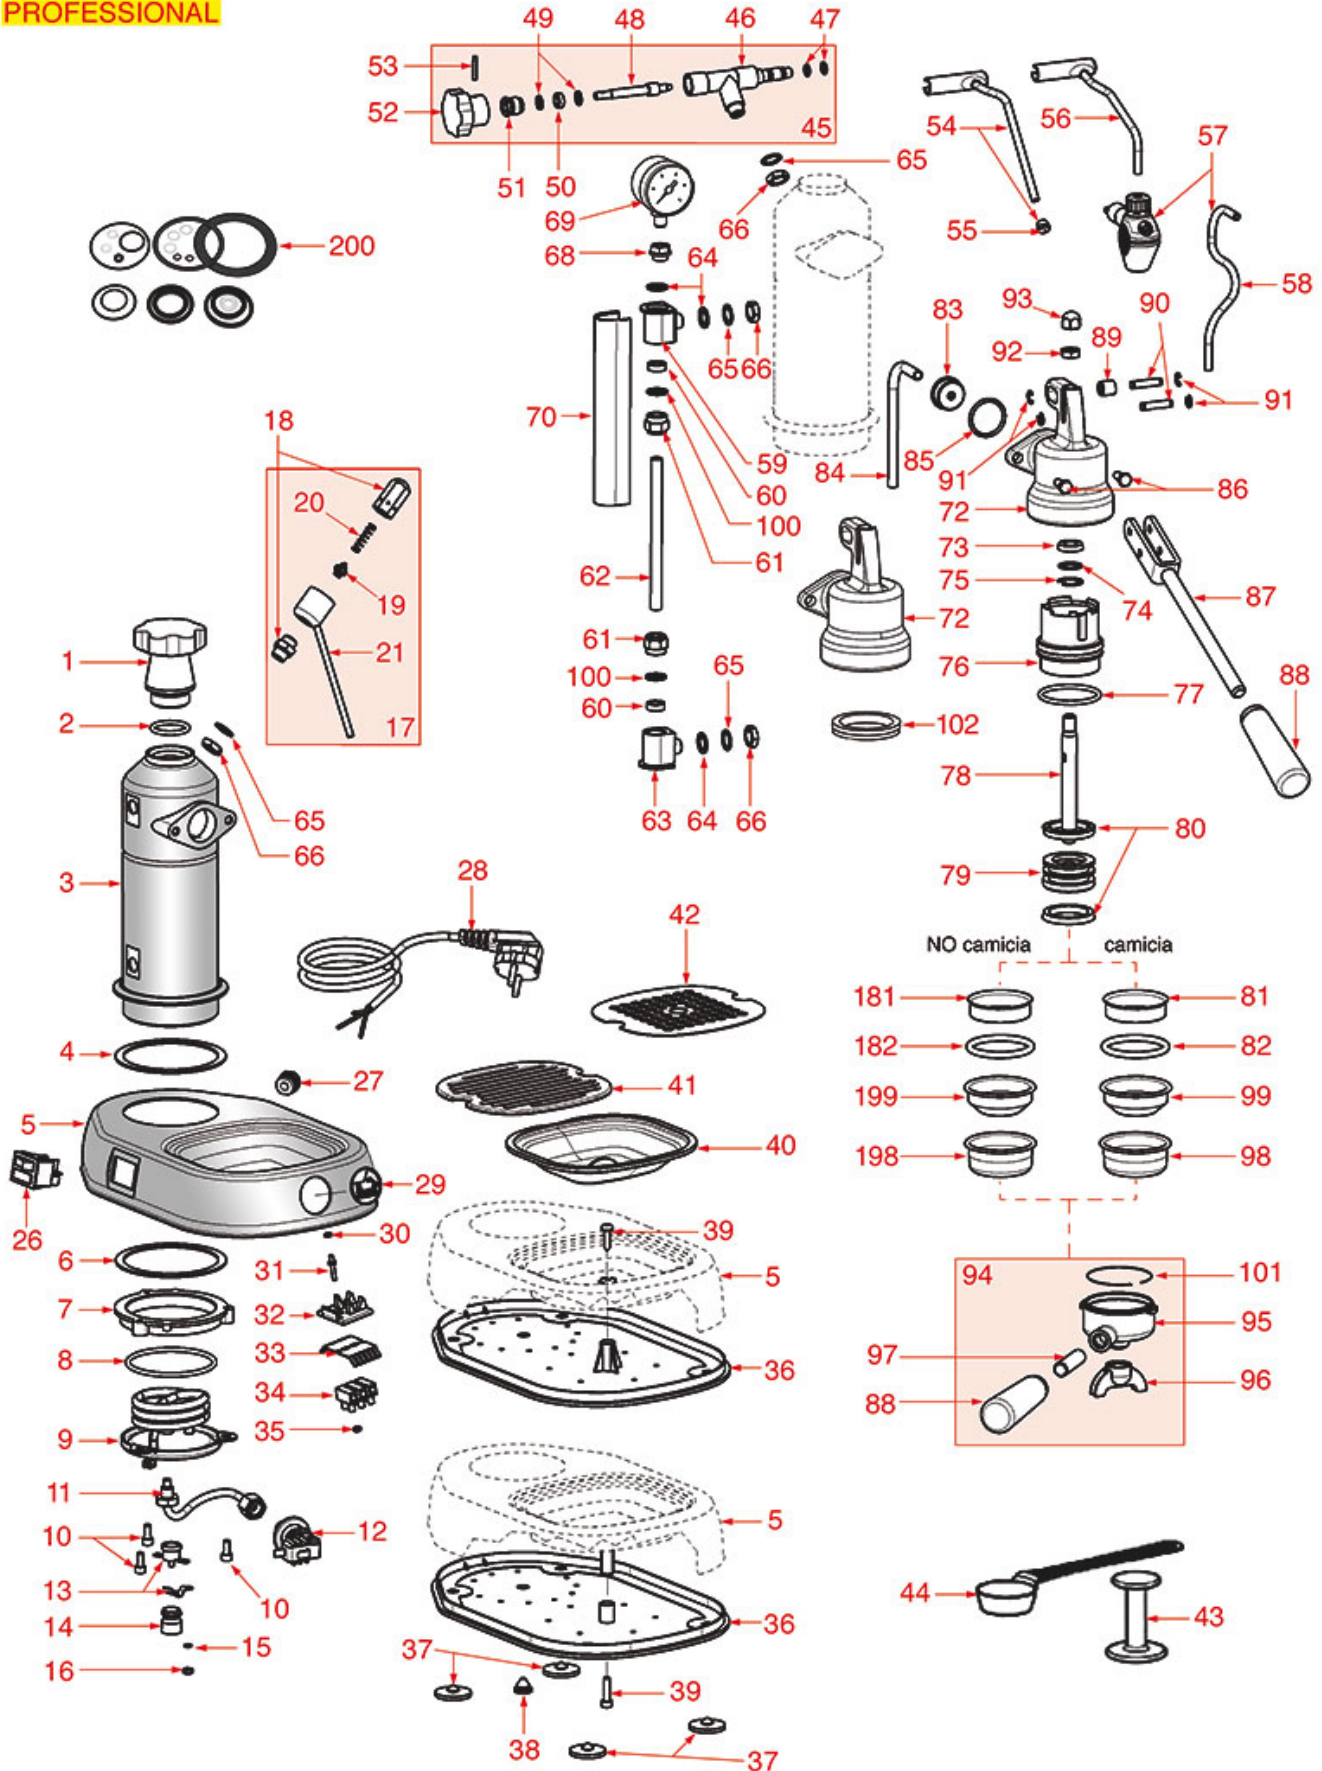

COFFEE MACHINE MOD. PROFESSIONAL

PROFESSIONAL

PAVONI

Pos.	LF code no.	Description	Pos.	LF code no.	Description
1	1241056	BLACK BOILER CAP	89	1192015	ARTICULATION BUSHING
1	5032438	WOOD BOILER CAP	90	1324092	FORK PIN
2	1186480	EPDM O RING 04112	91	1250023	STAINLESS STEEL CIRCLIP RA-5 UNI 7437
4	5034917	BOILER GASKET $\varnothing$ 104x80x2 mm	94	1165018	2 CUPS FILTER HOLDER ASSEMBLY PAVONI/GA
4	5501123	BOILER GASKET $\varnothing$ 108x80x2 mm	94	1165023	2 CUPS FILTER HOLDER ASSEMBLY PAVONI
5	5014758	CHROME PLATED BASE	96	1022524	DOUBLE SPOUT $\varnothing$ 3/8"
6	1186483	BOILER GASKET $\varnothing$ 93x80x2 mm	98	1160013	2 CUPS FILTER
8	1186641	O-RING 0176 EPDM	99	1160113	1 CUP FILTER
9	1755050	HEATING ELEMENT 920/1000W 230/240V	100	1528028	WASHER $\varnothing$ 14.5x9.5x1.5 mm FOR LEVEL
9	1755166	HEATING ELEMENT 1000W 110V	101	5033397	FILTER LOCKING SPRING $\varnothing$ 1 mm STAIN.STEEL
10	1184012	S/STEEL SCREW T.C.C.E.I. M5x10 UNI 5931	102	5051838	GASKET FOR FILTER HOLDER $\varnothing$ 60x50x5.5 mm
11	1449122	PRESSURE SWITCH PIPE	181	1081024	SHOWER $\varnothing$ 52 mm
12	1320002	PRESSURE SWITCH 0.5-1.2 BAR 1/4"	182	1486019	FILTERHOLDER GASKET $\varnothing$ 57.7x47x5.3 mm
13	1443007	CONTACT THERMOSTAT 127°C 16A 250V	198	1160010	2 CUPS FILTER
15	3528004	HEXAGONAL SCREW WASHER M4 - 100 PCS	199	1160009	1 CUP FILTER
16	3528003	BRASS NUT M4 - 100 PIECES	200	1786201	SET OF PROFESSIONAL GASKETS
18	1523025	BOILER VALVE M12			
19	1523013	SMALL VALVE FOR BOILER VALVE			
20	1250042	SPRING $\varnothing$ 7x26 mm FOR VALVE			
21	5029648	CHROME-PLATED CONDENSATE TRAY			
26	3319944	GREEN BIPOLAR SWITCH 16A 250V			
27	5008195	SELF-LOCKING GROMMET			
28	5008206	SCHUKO POWER CABLE 230V 1400 mm			
29	1028001	PAVONI LOGO STICKER			
36	1015007	UNDERBASE TRAY			
36	5027432	PLASTIC UNDERBASE			
37	1313003	FOOT $\varnothing$ 30 mm			
40	1015001	PLASTIC TRAY			
41	1185002	PLASTIC CUP SUPPORT GRID			
42	1185001	CHROME-PLATED STEEL CUP SUPPORT GRID			
43	5008205	NYLON TAMPER $\varnothing$ 38/48 mm TYPE FAMILY			
44	1069001	PLASTIC MEASURING SPOON 20 ml			
45	5030317	COMPLETE CHROME-PLATED STEAM TAP			
47	1186435	O-RING 106 VITON			
48	5027689	STEAM TAP PIN			
49	1528029	BRASS WASHER $\varnothing$ 12x7x1 mm			
50	1186474	FLAT NBR GASKET $\varnothing$ 12x7x5 mm			
52	1241114	STEAM TAP KNOB			
53	3053132	CLASP $\varnothing$ 3x22 mm			
54	1449069	CHROME PLATED STEAM PIPE COMPLETE			
58	1449681	SILICONE HOSE $\varnothing$ 4x7 SHORE 60 - 5 m			
60	1186469	FLAT SILICONE GASKET $\varnothing$ 15x9x5 mm			
61	1201017	RING NUT FOR LEVEL GLASS			
62	1520007	LEVEL GLASS $\varnothing$ 9x132 mm			
64	1186468	EFLON FLAT GASKET $\varnothing$ 17x12x1.5 mm			
65	1528025	BRASS WASHER $\varnothing$ 17x12x1 mm			
66	1528027	NUT M12			
68	1349045	PRESSURE GAUGE FITTING			
69	1245015	BOILER PRESSURE GAUGE $\varnothing$ 41 mm 0+2.5 bar			
70	1201016	PROTECTION FOR LEVEL GLASS			
73	1186470	LIP SEAL $\varnothing$ 21x11x4.5 mm			
74	1528024	BORED WASHER			
75	1348050	STAINLESS ST.SPRING RING J-20 UNI 7437			
76	5029493	JACKET FOR COFFEE GROUP			
77	1186087	O-RING 0152 EPDM			
78	5501148	PISTON TIE ROD FOR GROUP			
79	1321002	PISTON FOR LEVER GROUP			
80	1186467	LIP SEAL $\varnothing$ 44x36x5.5 mm			
81	1081020	SHOWER $\varnothing$ 54 mm			
81	1081024	SHOWER $\varnothing$ 52 mm			
82	1186465	FILTER HOLDER GASKET $\varnothing$ 60x50x5.5 mm			
82	5051838	GASKET FOR FILTER HOLDER $\varnothing$ 60x50x5.5 mm			
83	5501139	DELIVERY GROUP CAP WITH JACKET			
84	5027687	SUCTION PIPE			
85	3186247	O-RING 03112 EPDM			
88	1241055	FILTER HOLDER KNOB M12